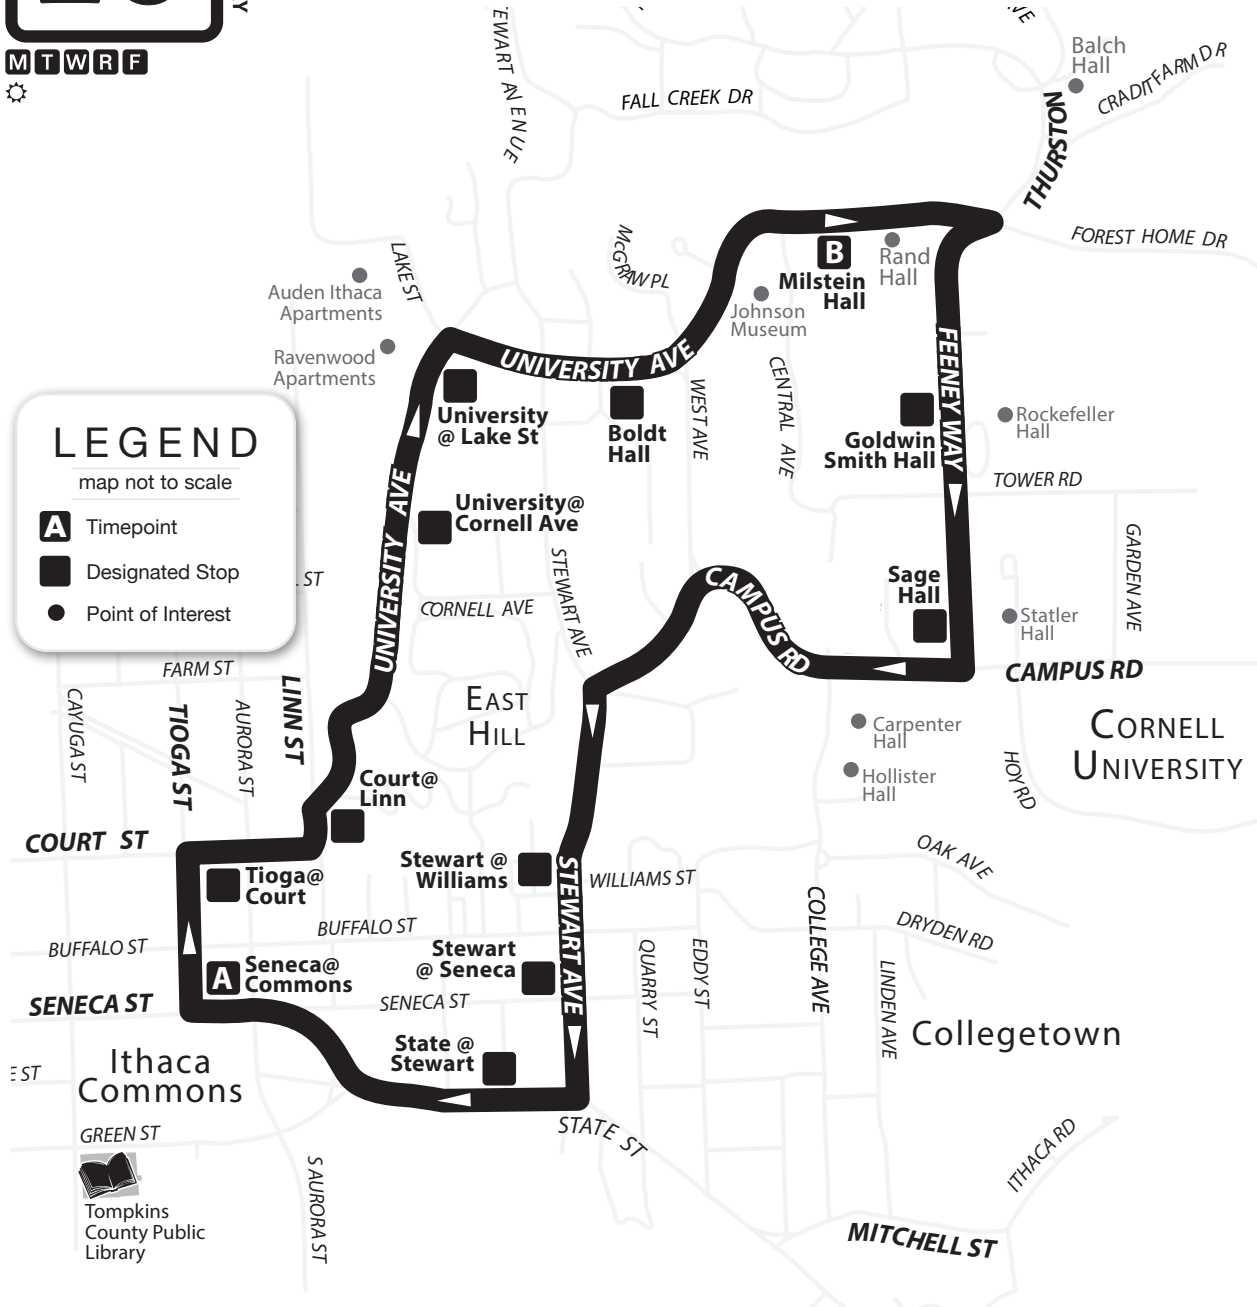

ROUTE
10
MONDAY - FRIDAY

M T W R F

**Designated
Stops Only** ■

LEGEND
map not to scale

- A** Timepoint
- Designated Stop
- Point of Interest

MONDAY - FRIDAY

Please read schedules from left to right.

LOOP

Milstein Hall		
Seneca @ Commons	Seneca @ Commons	Seneca @ Commons
A	B	A
7:00 A	7:06 A	7:16 A
7:11 A	7:17 A	7:27 A
7:22 A	7:28 A	7:38 A
7:33 A	7:39 A	7:49 A
7:44 A	7:50 A	8:00 A
7:55 A	8:01 A	8:11 A
8:06 A	8:12 A	8:22 A
8:17 A	8:23 A	8:33 A
8:28 A	8:34 A	8:44 A
8:39 A	8:45 A	8:55 A
8:44 A	8:50 A	9:00 A
8:50 A	8:56 A	9:06 A
8:55 A	9:01 A	9:11 A
9:01 A	9:07 A	9:17 A
9:06 A	9:12 A	9:22 A
9:12 A	9:18 A	9:28 A
9:17 A	9:23 A	9:33 A
9:23 A	9:29 A	9:39 A
9:28 A	9:34 A	9:44 A
9:34 A	9:40 A	9:50 A
9:39 A	9:45 A	9:55 A
9:45 A	9:51 A	10:01 A
9:50 A	9:56 A	10:06 A
9:56 A	10:02 A	10:12 A
10:07 A	10:13 A	10:23 A
10:18 A	10:24 A	10:34 A
10:29 A	10:35 A	10:45 A
10:40 A	10:46 A	10:56 A
10:51 A	10:57 A	11:07 A
11:02 A	11:08 A	11:18 A
11:13 A	11:19 A	11:29 A

LOOP

Milstein Hall		
Seneca @ Commons	Seneca @ Commons	Seneca @ Commons
A	B	A
11:24 A	11:30 A	11:40 A
11:35 A	11:41 A	11:51 A
11:46 A	11:52 A	12:02 P
11:57 A	12:03 P	12:13 P
12:08 P	12:14 P	12:24 P
12:19 P	12:25 P	12:35 P
12:30 P	12:36 P	12:46 P
12:41 P	12:47 P	12:57 P
12:52 P	12:58 P	1:08 P
1:03 P	1:09 P	1:19 P
1:14 P	1:20 P	1:30 P
1:25 P	1:31 P	1:41 P
1:36 P	1:42 P	1:52 P
1:47 P	1:53 P	2:03 P
1:58 P	2:04 P	2:14 P
2:09 P	2:15 P	2:25 P
2:20 P	2:26 P	2:36 P
2:31 P	2:37 P	2:47 P
2:42 P	2:48 P	2:58 P
2:53 P	2:59 P	3:09 P
3:04 P	3:10 P	3:20 P
3:15 P	3:21 P	3:31 P
3:26 P	3:32 P	3:42 P
3:37 P	3:43 P	3:53 P
3:48 P	3:54 P	4:04 P
3:59 P	4:05 P	4:15 P
4:10 P	4:16 P	4:26 P

Bold Type indicates PM times.