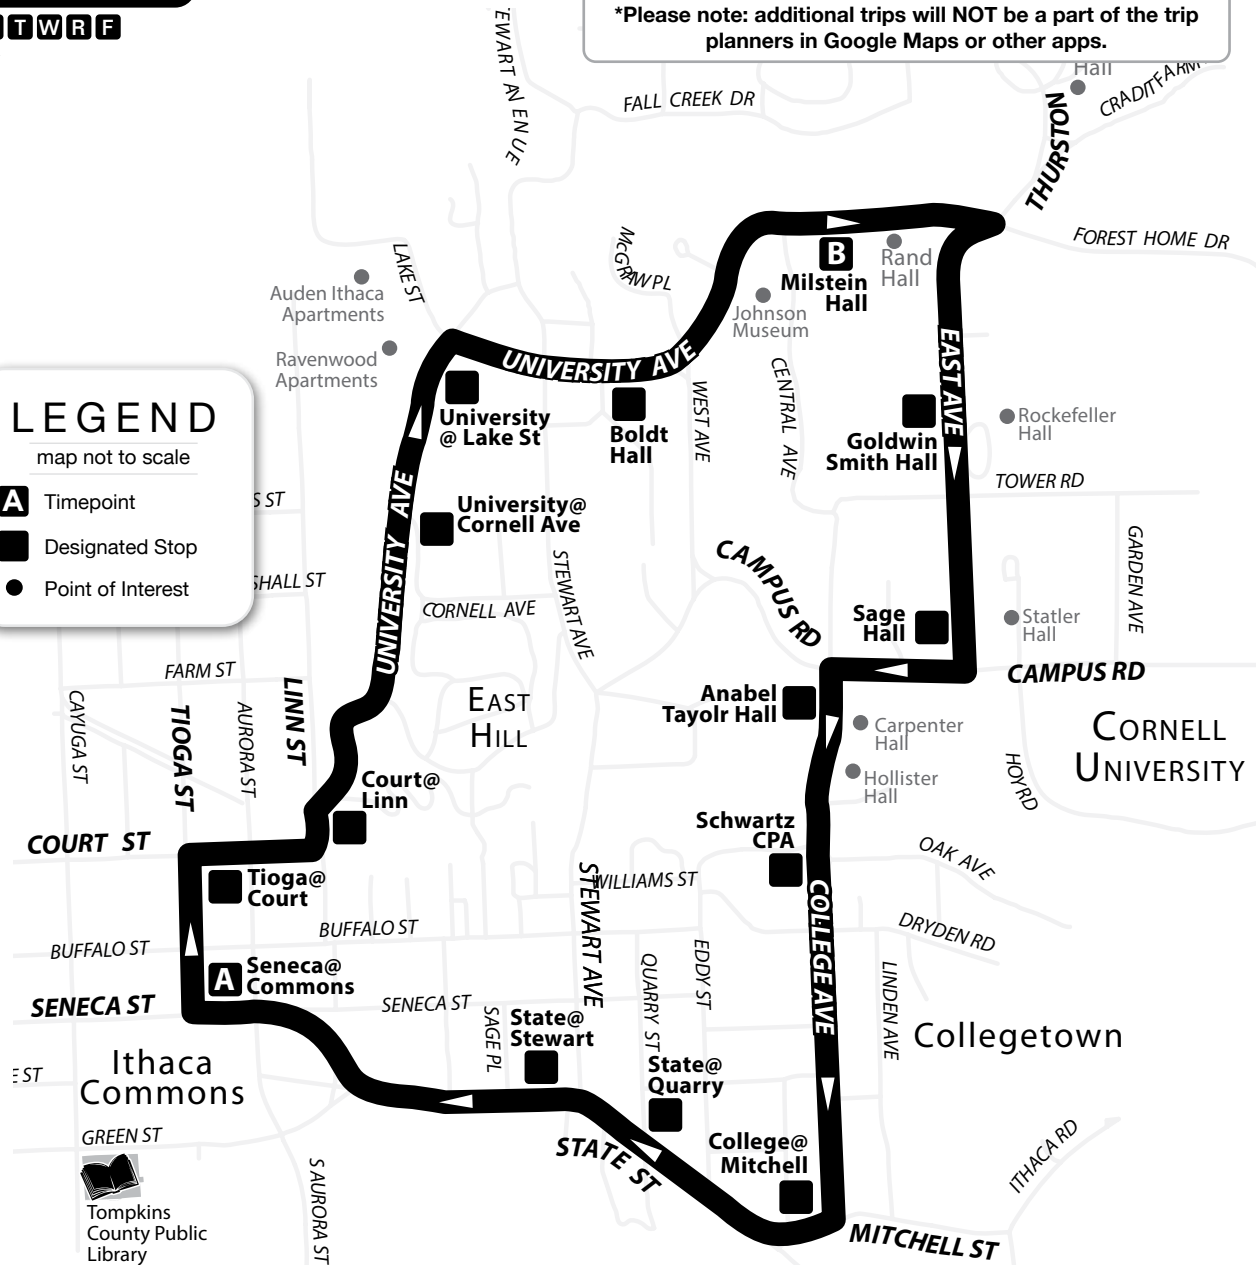

ROUTE
10

MONDAY - FRIDAY

M T W R F

Designated Stops Only

Timing Adjustments throughout schedule. More frequent service with built-in flexibility to add service based on changing demand. View additional trips by using the bus tracker or the myStop app.

*Please note: additional trips will NOT be a part of the trip planners in Google Maps or other apps.

LEGEND

map not to scale

- A** Timepoint
- Designated Stop
- Point of Interest

MONDAY - FRIDAY
Please read schedules from left to right.

LOOP

Milstein Hall		
Seneca @ Commons	Seneca @ Commons	Seneca @ Commons
A	B	A
7:10 A	7:16 A	7:27 A
7:32 A	7:38 A	7:49 A
7:43 A	7:49 A	8:00 A
7:54 A	8:00 A	8:11 A
8:05 A	8:11 A	8:22 A
8:16 A	8:22 A	8:33 A
8:27 A	8:33 A	8:44 A
8:38 A	8:44 A	8:55 A
8:49 A	8:55 A	9:06 A
9:00 A	9:06 A	9:17 A
9:11 A	9:17 A	9:28 A
9:22 A	9:28 A	9:39 A
9:33 A	9:39 A	9:50 A
9:44 A	9:50 A	10:01 A
9:55 A	10:01 A	10:12 A
10:06 A	10:12 A	10:23 A
10:17 A	10:23 A	10:34 A
10:28 A	10:34 A	10:45 A
10:39 A	10:45 A	10:56 A
10:50 A	10:56 A	11:07 A
11:01 A	11:07 A	11:18 A
11:12 A	11:18 A	11:29 A
11:23 A	11:29 A	11:40 A
11:34 A	11:40 A	11:51 A
11:45 A	11:51 A	12:02 P
11:56 A	12:02 P	12:13 P
12:07 P	12:13 P	12:24 P
12:18 P	12:24 P	12:35 P
12:29 P	12:35 P	12:46 P

LOOP

Milstein Hall		
Seneca @ Commons	Seneca @ Commons	Seneca @ Commons
A	B	A
12:40 P	12:46 P	12:57 P
12:51 P	12:57 P	1:08 P
1:02 P	1:08 P	1:19 P
1:24 P	1:30 P	1:41 P
1:46 P	1:52 P	2:03 P
2:08 P	2:14 P	2:25 P
2:30 P	2:36 P	2:47 P
2:52 P	2:58 P	3:09 P
3:14 P	3:20 P	3:31 P
3:36 P	3:42 P	3:53 P
3:58 P	4:04 P	4:15 P
4:20 P	4:26 P	4:37 P
4:42 P	4:48 P	4:59 P
5:04 P	5:10 P	5:21 P
5:26 P	5:32 P	5:43 P
5:48 P	5:54 P	6:05 P
6:10 P	6:16 P	6:27 P
6:32 P	6:38 P	6:49 P
6:54 P	7:00 P	7:11 P