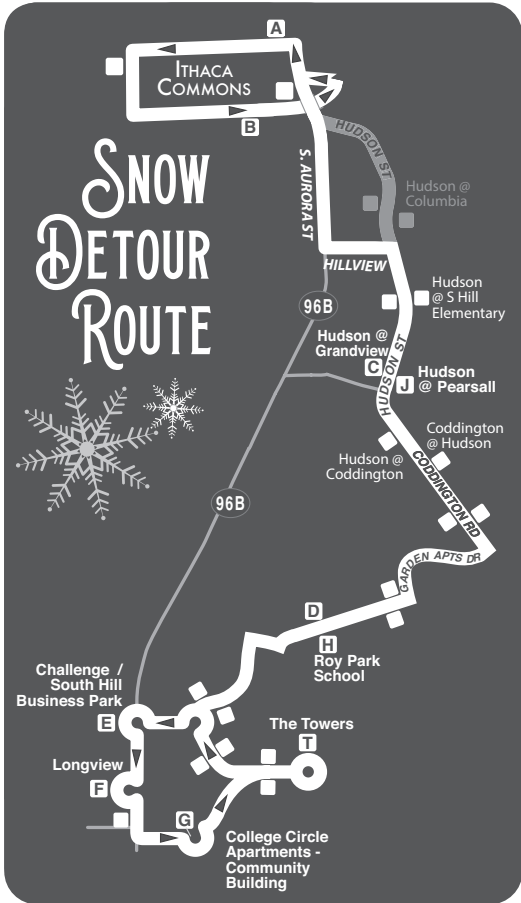

ROUTE
11
MONDAY - SUNDAY
MTWRF Sa Su

Designated Stops Only

SATURDAY

OUTBOUND				
Green @ Commons	Hudson @ Grandview	Roy Park School	Longview	College Circle Apts. Arrive
B	C	D	F	G
8:08 A	8:11 A	8:16 A	8:21 A	8:24 A
9:08 A	9:11 A	9:16 A	9:21 A	9:24 A
10:08 A	10:11 A	10:16 A	10:21 A	10:24 A
11:08 A	11:11 A	11:16 A	11:21 A	11:24 A
12:08 P	12:11 P	12:16 P	12:21 P	12:24 P
1:08 P	1:11 P	1:16 P	1:21 P	1:24 P
2:08 P	2:11 P	2:16 P	2:21 P	2:24 P
3:08 P	3:11 P	3:16 P	3:21 P	3:24 P
4:08 P	4:11 P	4:16 P	4:21 P	4:24 P
5:08 P	5:11 P	5:16 P	5:21 P	5:24 P
6:08 P	6:11 P	6:16 P	6:21 P	6:24 P
7:08 P	7:11 P	7:16 P	-	7:21 P
8:00 P	8:03 P	8:08 P	-	8:13 P
8:45 P	8:48 P	8:53 P	-	8:58 P
9:30 P	9:33 P	9:38 P	-	9:43 P
10:15 P	10:18 P	10:23 P	-	10:28 P
11:00 P	11:03 P	11:08 P	-	11:13 P
11:45 P	11:48 P	11:53 P	-	11:58 P
12:30 A	12:33 A	12:38 A	-	12:43 A
1:15 A	1:18 A	1:23 A	-	1:28 A

INBOUND				
The Towers @ Ithaca College	Hudson @ Pearsall	Arrive Seneca @ Commons	Arrive Green @ Commons	Continues as Route #
G	T	H	J	A
8:30 A	8:36 A	8:40 A	8:43 A	8:48 A
9:30 A	9:36 A	9:40 A	9:43 A	9:48 A
10:30 A	10:36 A	10:40 A	10:43 A	10:48 A
11:30 A	11:36 A	11:40 A	11:43 A	11:48 A
12:30 P	12:36 P	12:40 P	12:43 P	12:48 P
1:30 P	1:36 P	1:40 P	1:43 P	1:48 P
2:30 P	2:36 P	2:40 P	2:43 P	2:48 P
3:30 P	3:36 P	3:40 P	3:43 P	3:48 P
4:30 P	4:36 P	4:40 P	4:43 P	4:48 P
5:30 P	5:36 P	5:40 P	5:43 P	5:48 P
6:30 P	6:36 P	6:40 P	6:43 P	6:48 P
7:30 P	7:36 P	7:40 P	7:43 P	7:48 P
8:15 P	8:21 P	8:25 P	8:28 P	8:33 P
9:00 P	9:06 P	9:10 P	9:13 P	9:18 P
9:45 P	9:51 P	9:55 P	9:58 P	10:03 P
10:30 P	10:36 P	10:40 P	10:43 P	10:48 P
11:15 P	11:21 P	11:25 P	11:28 P	11:33 P
12:00 A	12:06 A	12:10 A	12:13 A	12:18 A
12:45 A	12:51 A	12:55 A	12:58 A	1:03 A
1:30 A	1:36 A	-	-	1:43 A

Bold Type indicates PM times.

SUNDAY

OUTBOUND				
Green @ Commons	Hudson @ Grandview	Roy Park School	Longview	College Circle Apts. Arrive
B	C	D	F	G
8:08 A	8:11 A	8:16 A	8:21 A	8:24 A
9:08 A	9:11 A	9:16 A	9:21 A	9:24 A
10:08 A	10:11 A	10:16 A	10:21 A	10:24 A
11:08 A	11:11 A	11:16 A	11:21 A	11:24 A
12:08 P	12:11 P	12:16 P	12:21 P	12:24 P
1:08 P	1:11 P	1:16 P	1:21 P	1:24 P
2:08 P	2:11 P	2:16 P	2:21 P	2:24 P
3:08 P	3:11 P	3:16 P	3:21 P	3:24 P
4:08 P	4:11 P	4:16 P	4:21 P	4:24 P
5:08 P	5:11 P	5:16 P	5:21 P	5:24 P
6:08 P	6:11 P	6:16 P	6:21 P	6:24 P
7:08 P	7:11 P	7:16 P	-	7:21 P

INBOUND				
The Towers @ Ithaca College	Hudson @ Pearsall	Arrive Seneca @ Commons	Arrive Green @ Commons	Continues as Route #
G	T	H	J	A
8:30 A	8:36 A	8:40 A	8:43 A	8:48 A
9:30 A	9:36 A	9:40 A	9:43 A	9:48 A
10:30 A	10:36 A	10:40 A	10:43 A	10:48 A
11:30 A	11:36 A	11:40 A	11:43 A	11:48 A
12:30 P	12:36 P	12:40 P	12:43 P	12:48 P
1:30 P	1:36 P	1:40 P	1:43 P	1:48 P
2:30 P	2:36 P	2:40 P	2:43 P	2:48 P
3:30 P	3:36 P	3:40 P	3:43 P	3:48 P
4:30 P	4:36 P	4:40 P	4:43 P	4:48 P
5:30 P	5:36 P	5:40 P	5:43 P	5:48 P
6:30 P	6:36 P	6:40 P	6:43 P	6:48 P
7:30 P	7:36 P	7:40 P	7:43 P	7:48 P

Bold Type indicates PM times.