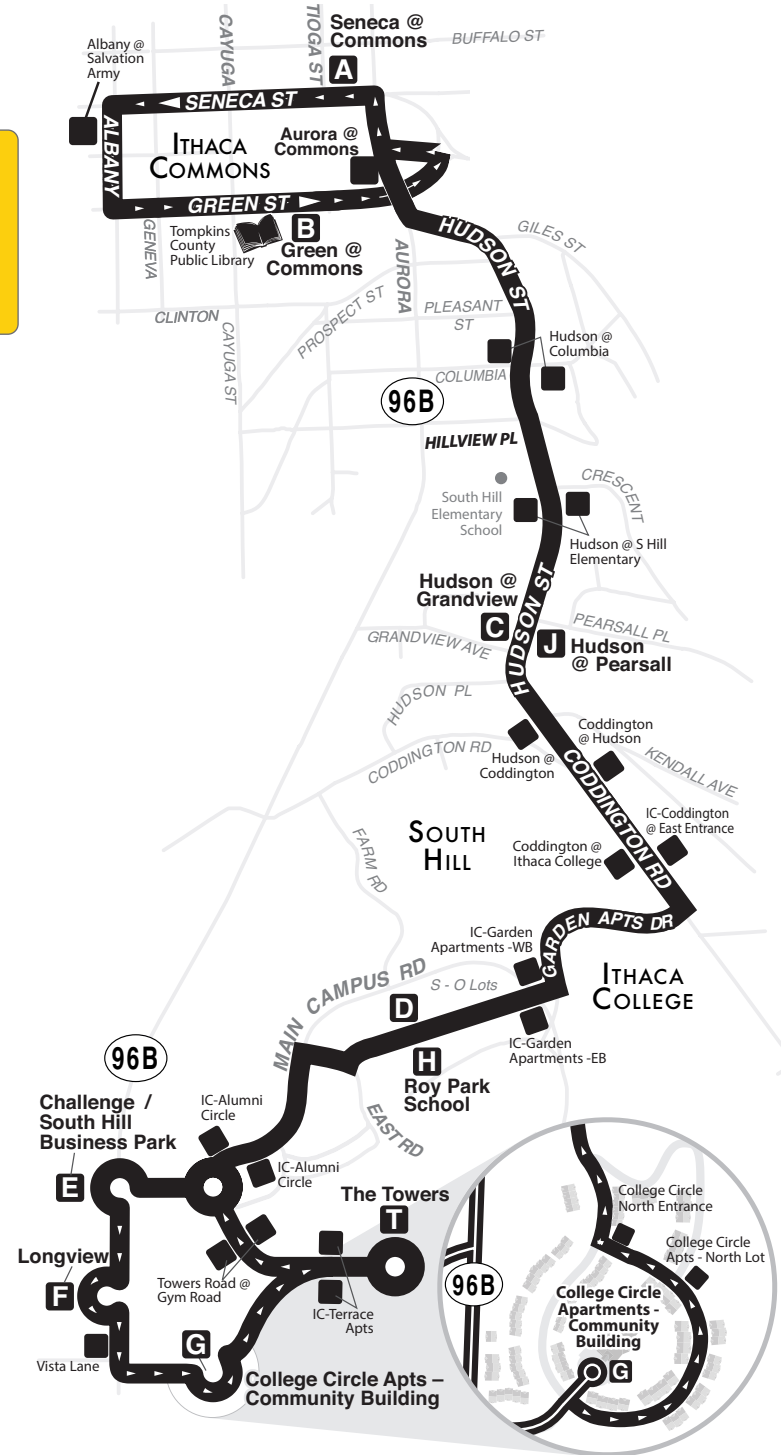

ROUTE
11
MONDAY - SUNDAY
MTWRF Sa Su

Designated Stops Only

SATURDAY

| OUTBOUND | | | | |
|-----------------|--------------------|-----------------|----------------|-----------------------------|
| Green @ Commons | Hudson @ Grandview | Roy Park School | Longview | College Circle Apts. Arrive |
| B | C | D | F | G |
| 8:08 A | 8:11 A | 8:16 A | 8:21 A | 8:24 A |
| 9:08 A | 9:11 A | 9:16 A | 9:21 A | 9:24 A |
| 10:08 A | 10:11 A | 10:16 A | 10:21 A | 10:24 A |
| 11:08 A | 11:11 A | 11:16 A | 11:21 A | 11:24 A |
| 12:08 P | 12:11 P | 12:16 P | 12:21 P | 12:24 P |
| 1:08 P | 1:11 P | 1:16 P | 1:21 P | 1:24 P |
| 2:08 P | 2:11 P | 2:16 P | 2:21 P | 2:24 P |
| 3:08 P | 3:11 P | 3:16 P | 3:21 P | 3:24 P |
| 4:08 P | 4:11 P | 4:16 P | 4:21 P | 4:24 P |
| 5:08 P | 5:11 P | 5:16 P | 5:21 P | 5:24 P |
| 6:08 P | 6:11 P | 6:16 P | 6:21 P | 6:24 P |
| 7:08 P | 7:11 P | 7:16 P | - | 7:21 P |
| 8:00 P | 8:03 P | 8:08 P | - | 8:13 P |
| 8:45 P | 8:48 P | 8:53 P | - | 8:58 P |
| 9:30 P | 9:33 P | 9:38 P | - | 9:43 P |
| 10:15 P | 10:18 P | 10:23 P | - | 10:28 P |
| 11:00 P | 11:03 P | 11:08 P | - | 11:13 P |
| 11:45 P | 11:48 P | 11:53 P | - | 11:58 P |
| 12:30 A | 12:33 A | 12:38 A | - | 12:43 A |
| 1:15 A | 1:18 A | 1:23 A | - | 1:28 A |