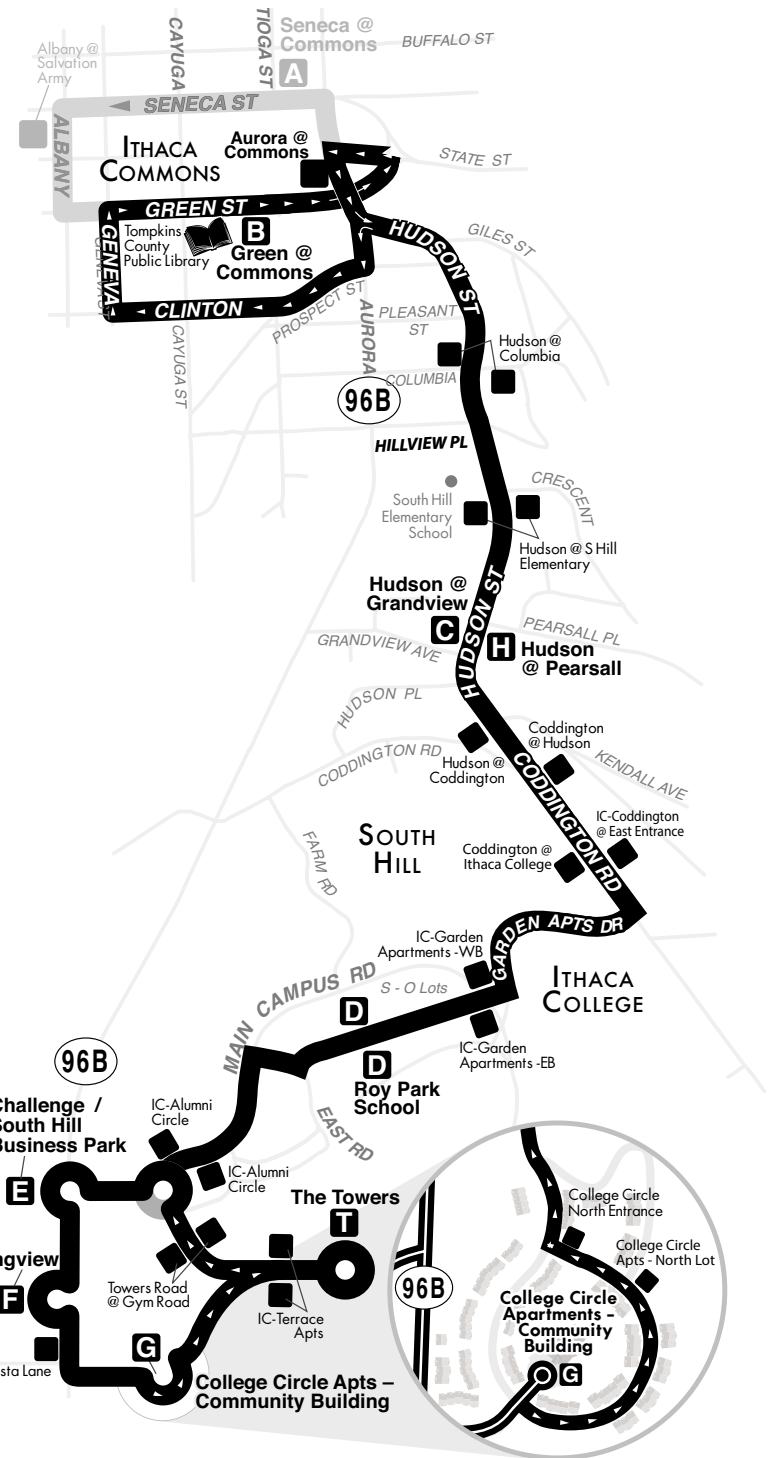

Point of Interest

MONDAY - SUNDAY

■ this route stops at **Designated Stops Only**

Hourly Frequency.
Inbound trips depart earlier. Aurora St. Detour:

- Service reduced to hourly service, 7 days a week.
- Weekday am trips go by South Hill Business Park inbound and outbound.
- **Inbound trips depart earlier.**
- No service to Seneca Street due to detour around Aurora StrEatery.
- Route 11S - Won't run in summer – see route 15 for service to shopping.