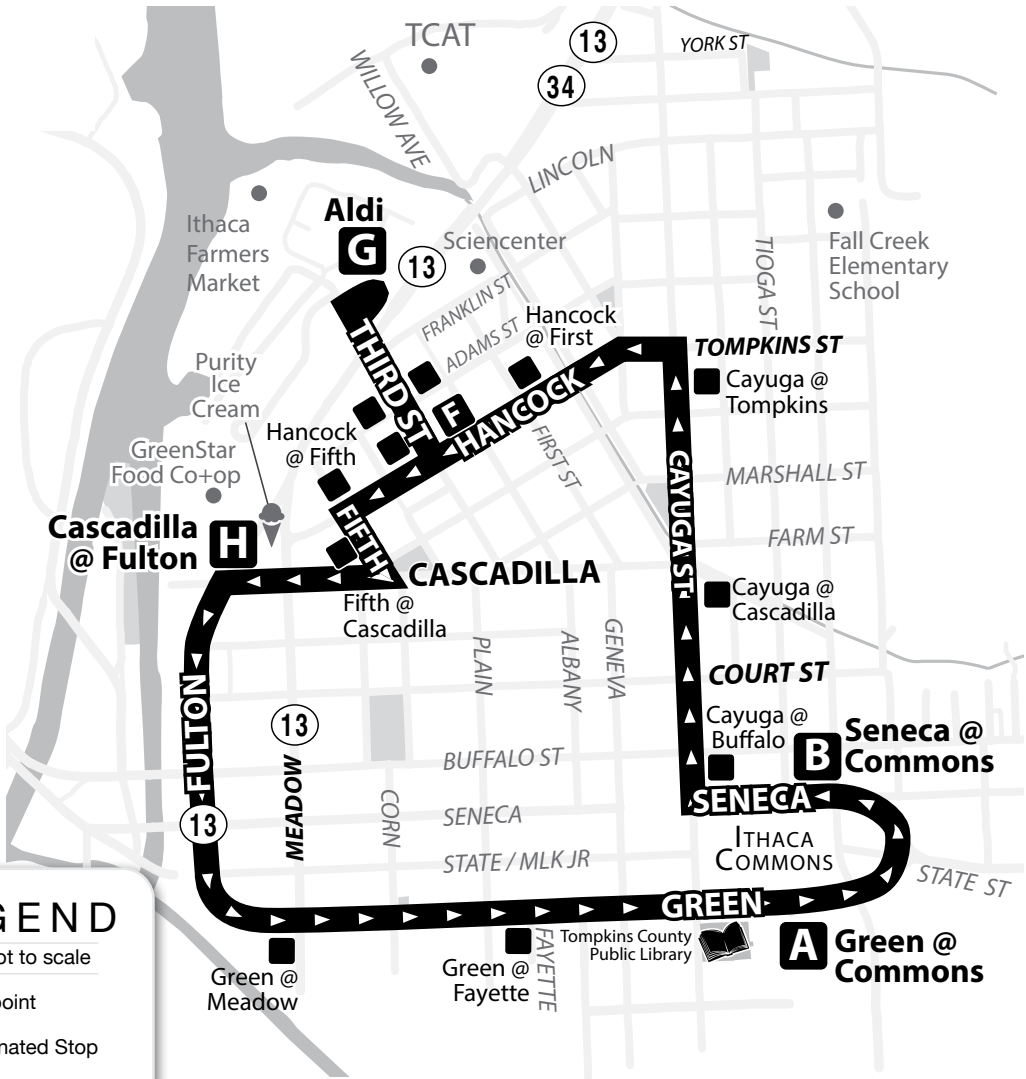

ROUTE
13S
MONDAY - SUNDAY

Designated
Stops Only ■

MTWRF Sa Su
⚙

LEGEND
map not to scale

- A** Timepoint
- Designated Stop
- Point of Interest

13S WEEKDAY

Please read schedules from left to right.

FALL CREEK SHOPPING LOOP

Seneca St. @ Commons	Aldi / Farmers' Market	Green St. @ Commons	Continues as Route #		
B	F	G	H	A	
12:03 P	12:08 P	12:11 P	12:15 P	12:21 P	13
1:03 P	1:08 P	1:11 P	1:15 P	1:21 P	13
2:03 P	2:08 P	2:11 P	2:15 P	2:21 P	13
3:03 P	3:08 P	3:11 P	3:15 P	3:21 P	13
4:03 P	4:08 P	4:11 P	4:15 P	4:21 P	13
5:03 P	5:08 P	5:11 P	5:15 P	5:21 P	13
6:03 P	6:08 P	6:11 P	6:15 P	6:21 P	13

13S SATURDAY & SUNDAY

Please read schedules from left to right.

FALL CREEK SHOPPING LOOP

Seneca St. @ Commons	Aldi / Farmers' Market	Green St. @ Commons	Continues as Route #			
A	B	F	G	H	A	
10:03 A	10:05 A	10:10 A	10:13 A	10:17 A	10:23 A	13
11:03 A	11:05 A	11:10 A	11:13 A	11:17 A	11:23 A	13
12:03 P	12:05 P	12:10 P	12:13 P	12:17 P	12:23 P	13
1:03 P	1:05 P	1:10 P	1:13 P	1:17 P	1:23 P	13
2:03 P	2:05 P	2:10 P	2:13 P	2:17 P	2:23 P	13
3:03 P	3:05 P	3:10 P	3:13 P	3:17 P	3:23 P	13
4:03 P	4:05 P	4:10 P	4:13 P	4:17 P	4:23 P	13
5:03 P	5:05 P	5:10 P	5:13 P	5:17 P	5:23 P	13
6:03 P	6:05 P	6:10 P	6:13 P	6:17 P	6:23 P	13