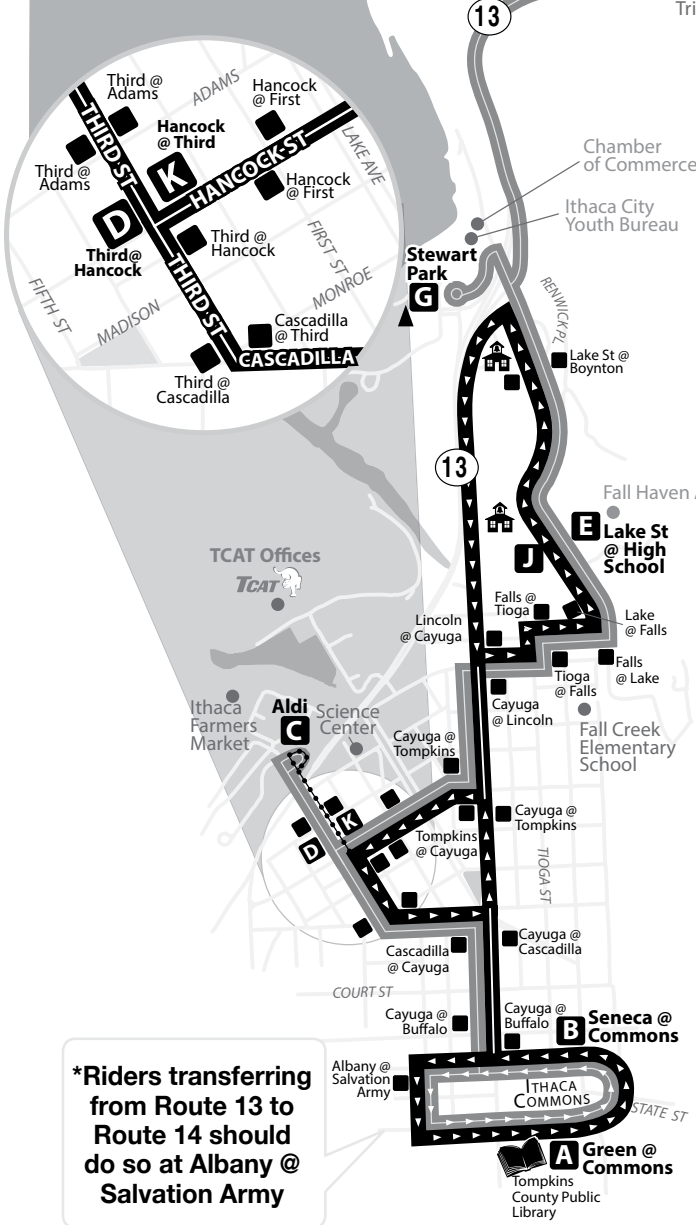

ROUTE
13
MONDAY - SATURDAY
M T W R F Sa
⚙

Designated Stops Only ■

Timing Changes. Service to Shops at Ithaca Mall on some trips.

13 MONDAY - FRIDAY *Please read schedules from left to right.*

NORTHBOUND **SOUTHBOUND**

Destination	Seneca St. @ Commons	Third @ Hancock	Stewart Park	Shops at Ithaca Mall	Lake St. @ Ithaca HS	Aldi / Farmers' Market	Green @ Commons										
	A	B	C	D	E	G	H	H	G	J	K	C	D	A			
Fall Creek Loop	-	-	-	-	6:40 A	Fall Creek Express Loop					6:47 A	D	-	6:47 A	6:57 A	31	
Ithaca Mall	-	8:10 A	-	8:15 A	8:20 A	-	8:33 A	8:38 A	-	8:46 A	8:50 A	-	-	8:50 A	9:00 A	31	
Ithaca Mall	-	9:05 A	9:12 A	9:14 A	9:19 A	D	9:32 A	9:34 A	9:39 A	9:42 A	-	9:48 A	9:50 A	-	10:00 A	31	
Ithaca Mall	-	10:05 A	10:12 A	10:14 A	10:19 A	D	10:32 A	10:34 A	10:39 A	10:42 A	-	10:48 A	10:50 A	-	11:00 A	31	
Ithaca Mall	-	11:05 A	11:12 A	11:14 A	11:19 A	D	11:32 A	11:34 A	11:39 A	11:42 A	-	11:48 A	11:50 A	-	12:00 P	31	
Fall Creek Loop	12:30 P	12:32 P	→			12:40 P	Fall Creek Express Loop					12:47 P	D	-	12:47 P	12:57 P	31
Fall Creek Loop	1:30 P	1:32 P	→			1:40 P	Fall Creek Express Loop					1:47 P	D	-	1:47 P	1:57 P	31
Fall Creek Loop	2:30 P	2:32 P	→			2:40 P	Fall Creek Express Loop					2:47 P	D	-	2:47 P	2:57 P	31
Ithaca Mall	-	3:25 P	3:32 P	3:34 P	3:39 P	D	3:52 P	4:04 P	4:09 P	4:12 P	-	4:18 P	4:20 P	-	4:30 P	53	
Fall Creek Loop	3:30 P	3:32 P	→			3:40 P	Fall Creek Express Loop					3:47 P	D	-	3:47 P	3:57 P	31
Fall Creek Loop	4:30 P	4:32 P	→			4:40 P	Fall Creek Express Loop					4:47 P	D	-	4:47 P	4:57 P	31
Ithaca Mall	-	-	-	-	-	-	-	5:34 P	5:39 P	5:42 P	-	5:48 P	5:50 P	-	6:00 P	17	
Fall Creek Loop	5:30 P	5:32 P	→			5:40 P	Fall Creek Express Loop					5:47 P	D	-	5:47 P	5:57 P	31
Fall Creek Loop	6:30 P	6:32 P	→			6:40 P	Fall Creek Express Loop					6:47 P	D	-	6:47 P	6:57 P	31

13 SATURDAY & SUNDAY

lease read schedules from left to right.

FALL CREEK LOOP

Seneca St. @ Commons	Hancock @ Third	Green St. @ Commons	Green St. @ Commons	Lake @ Ithaca High School	Aldi / Farmers' Market	Continues as Route #
A	B	E	K	C	A	

Sunday Only: First trip departs from Green St. on Sunday only	9:30 A	9:32 A	9:40 A	9:47 A	D	9:57 A	13 S
	10:30 A	10:32 A	10:40 A	10:47 A	D	10:57 A	13 S
	11:30 A	11:32 A	11:40 A	11:47 A	D	11:57 A	13 S
	12:30 P	12:32 P	12:40 P	12:47 P	D	12:57 P	13 S
	1:30 P	1:32 P	1:40 P	1:47 P	D	1:57 P	13 S
	2:30 P	2:32 P	2:40 P	2:47 P	D	2:57 P	13 S
	3:30 P	3:32 P	3:40 P	3:47 P	D	3:57 P	13 S
	4:30 P	4:32 P	4:40 P	4:47 P	D	4:57 P	13 S
	5:30 P	5:32 P	5:40 P	5:47 P	D	5:57 P	13 S
	6:30 P	6:32 P	6:40 P	6:47 P	D	6:57 P	21

LEGEND

- map not to scale
- **A** Timepoint
- Designated Stop
- Point of Interest
- D Drop off Service Only. Passengers wanting to exit bus will need to ask driver to stop.
- bus does not serve stop at this time interval
- ▬ Ithaca Mall Route
- ▬ Fall Creek Loop
- Demand Stop

REV: November 29, 2020 through February 6, 2021
Commons | Fall Creek | IHS | Ithaca Mall