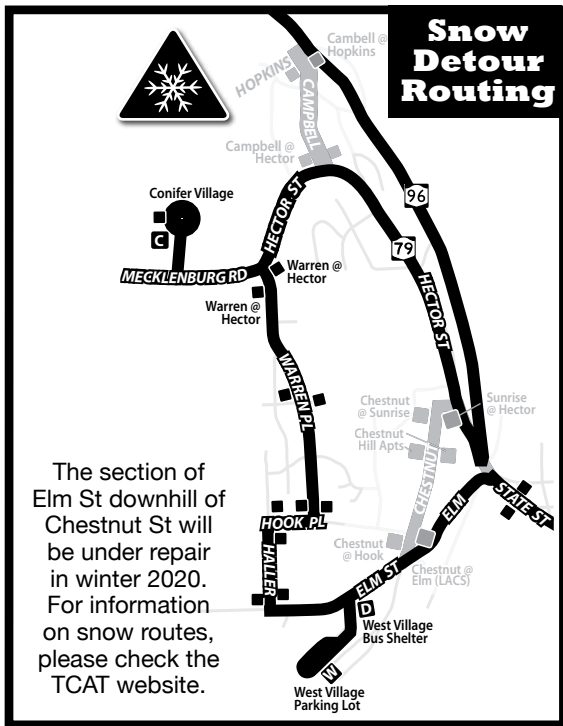

this route stops at  
**Designated Stops Only**

The section of Elm St downhill of Chestnut St will be under repair in winter 2020. For information on snow routes, please check the TCAT website.

**Trip Added**