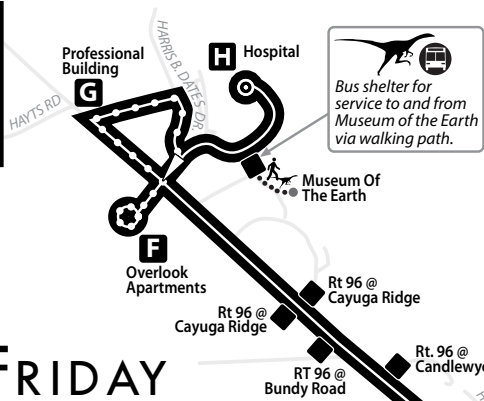

■ this route stops at  
**Designated Stops Only**

# 14 MONDAY – FRIDAY

Please read schedules from left to right.

# 14 SUNDAY *Please read schedules from left to right.*

OUTBOUND							INBOUND					
Seneca @ Commons	West Village Parking Lot	Overlook Apts.	Cayuga Medical Ctr.	Linderman Creek Apts.	State @ Fulton	Green @ Commons	Cayuga Medical Ctr.	Overlook Apts.	Elm @ West Village	Linderman Creek Apts.	State @ Fulton	Green @ Commons
A	B	C	W	E	F	H	H	F	E	D	J	A
8:00 A	8:02 A	8:06 A	8:10 A	—	—	8:20 A	8:25 A	8:27 A	8:35 A	8:42 A	8:46 A	8:56 A
9:00 A	9:02 A	9:06 A	9:11 A	—	—	9:21 A	9:27 A	9:29 A	9:37 A	9:44 A	9:48 A	9:58 A
10:00 A	10:02 A	10:06 A	10:11 A	—	—	10:21 A	10:27 A	10:29 A	10:37 A	10:44 A	10:48 A	10:58 A
11:00 A	11:02 A	11:06 A	11:12 A	—	—	11:22 A	11:27 A	11:29 A	11:37 A	11:44 A	11:48 A	11:58 A
12:00 P	12:02 P	12:06 P	12:12 P	—	—	12:22 P	12:27 P	12:29 P	12:37 P	12:44 P	12:48 P	12:58 P
1:00 P	1:02 P	1:07 P	1:13 P	—	—	1:23 P	1:27 P	1:29 P	1:37 P	1:44 P	1:48 P	1:58 P
2:00 P	2:02 P	2:07 P	2:13 P	2:21 P	2:28 P	2:31 P	2:35 P	—	—	2:44 P	2:48 P	2:58 P
3:00 P	3:02 P	3:07 P	3:13 P	3:21 P	3:28 P	3:31 P	3:35 P	—	—	3:44 P	3:48 P	3:58 P
4:00 P	4:02 P	4:07 P	4:13 P	4:21 P	4:28 P	4:31 P	4:35 P	—	—	4:44 P	4:48 P	4:58 P
5:00 P	5:02 P	5:07 P	5:13 P	5:21 P	5:28 P	5:31 P	5:35 P	—	—	5:44 P	5:48 P	5:58 P
6:00 P	6:02 P	6:06 P	6:12 P	6:20 P	6:27 P	6:30 P	6:35 P	—	—	6:44 P	6:48 P	6:58 P
7:00 P	7:02 P	7:06 P	7:12 P	7:20 P	7:27 P	7:30 P	7:35 P	—	—	7:44 P	7:48 P	7:58 P
8:00 P	8:02 P	8:06 P	8:11 P	8:19 P	8:26 P	8:29 P	8:35 P	—	—	8:44 P	8:48 P	8:58 P