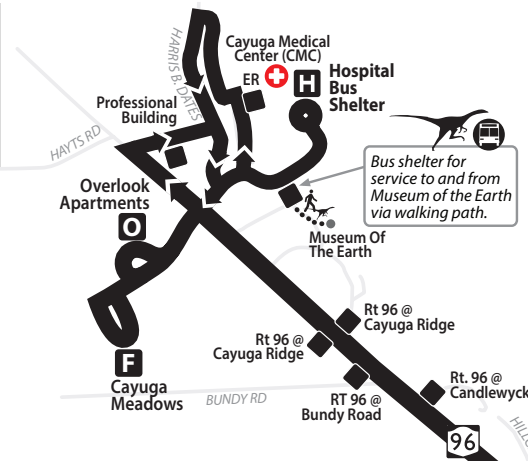

ROUTE
14

MONDAY - SUNDAY

MTWRF Sa Su

■ this route stops at
Designated Stops Only

Bus shelter for service to and from Museum of the Earth via walking path.

WEEKDAY: LAST TRIP CUT.
Last trip leaves Green street 1 hour earlier at 8pm.
Weekend service is the same.

LEGEND map not to scale

- A** Timepoint
- Point of Interest
- Designated Stop
- ★ indicates bus will serve stop on this trip
- bus does not serve stop at this time interval

this route stops at **Designated Stops Only**

Last Trip Cut

* Bus will serve Overlook Apts. at this time.

* Bus will serve Overlook Apts. at this time interval

14 SATURDAY & SUNDAY *Please read schedules from left to right.*

OUTBOUND

Seneca @ Commons	West Village Parking Lot	Overlook Apts.	Hospital Cayuga Medical Ctr. Bus Shelter				
Green @ Commons	State @ Fulton	Linderman Creek Apts.	Cayuga Meadows				
A	B	C	W	E	O	F	H
8:00 A	8:02 A	8:06 A	8:10 A	-	-	-	8:20 A
10:00 A	10:02 A	10:06 A	10:11 A	-	-	-	10:21 A
12:00 P	12:02 P	12:06 P	12:12 P	-	-	-	12:22 P
2:00 P	2:02 P	2:07 P	2:13 P	-	-	-	2:23 P
4:00 P	4:02 P	4:07 P	4:13 P	4:21 P	*	4:29 P	4:31 P
6:00 P	6:02 P	6:06 P	6:12 P	6:20 P	*	6:28 P	6:30 P
8:00 P	8:02 P	8:06 P	8:11 P	8:19 P	*	8:27 P	8:29 P