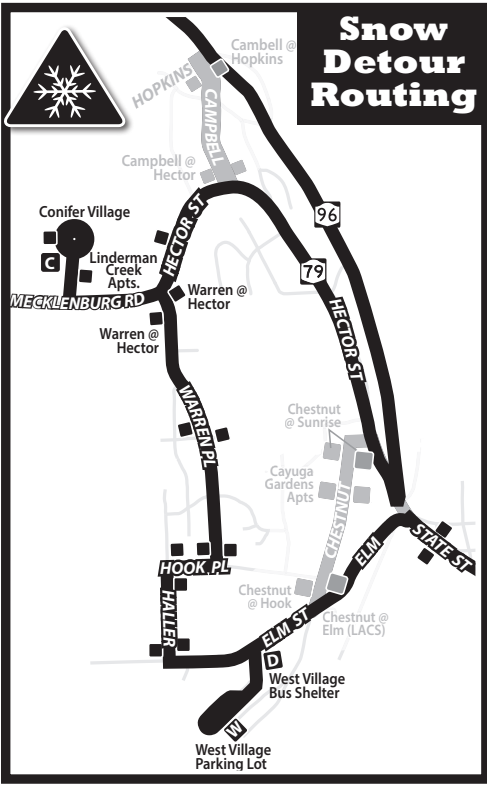

ROUTE
14

MONDAY - SUNDAY

MTWRF Sa Su

■ this route stops at
Designated Stops Only

Bus shelter for service to and from Museum of the Earth via walking path.

WEEKDAY: LAST TRIP CUT.
Last trip leaves Green street 1 hour earlier at 8pm.
Weekend service is the same.

LEGEND map not to scale

- A** Timepoint
- Point of Interest
- Designated Stop
- ★ indicates bus will serve stop on this trip
- bus does not serve stop at this time interval

this route stops at **Designated Stops Only**

Last Trip Cut

* Bus will serve Overlook Apts. at this time.

* Bus will serve Overlook Apts. at this time interval

14 SATURDAY & SUNDAY *Please read schedules from left to right.*

OUTBOUND

Seneca @ Commons	West Village Parking Lot	Overlook Apts.	Hospital Cayuga Medical Ctr. Bus Shelter				
Green @ Commons	State @ Fulton	Linderman Creek Apts.	Cayuga Meadows				
A	B	C	W	E	O	F	H
8:00 A	8:02 A	8:06 A	8:10 A	-	-	-	8:20 A
10:00 A	10:02 A	10:06 A	10:11 A	-	-	-	10:21 A
12:00 P	12:02 P	12:06 P	12:12 P	-	-	-	12:22 P
2:00 P	2:02 P	2:07 P	2:13 P	-	-	-	2:23 P
4:00 P	4:02 P	4:07 P	4:13 P	4:21 P	*	4:29 P	4:31 P
6:00 P	6:02 P	6:06 P	6:12 P	6:20 P	*	6:28 P	6:30 P
8:00 P	8:02 P	8:06 P	8:11 P	8:19 P	*	8:27 P	8:29 P

INBOUND

Overlook Apts.	Linderman Creek Apts.	State @ Fulton	One-Seat Ride to Cornell	Continues as Route #			
Cayuga Meadows	Elm @ West Village	Green @ Commons					
H	O	F	E	D	J	A	
8:25 A	*	8:30 A	8:38 A	8:45 A	8:49 A	8:59 A	11
10:27 A	*	10:32 A	10:40 A	10:47 A	10:51 A	11:01 A	11
12:27 P	*	12:32 P	12:40 P	12:47 P	12:51 P	1:01 P	11
2:27 P	*	2:32 P	2:40 P	2:47 P	2:51 P	3:01 P	11
4:35 P	-	-	-	4:46 P	4:50 P	5:00 P	11
6:35 P	-	-	-	6:46 P	6:50 P	7:00 P	11
8:35 P	-	-	-	8:46 P	8:50 P	9:00 P	51