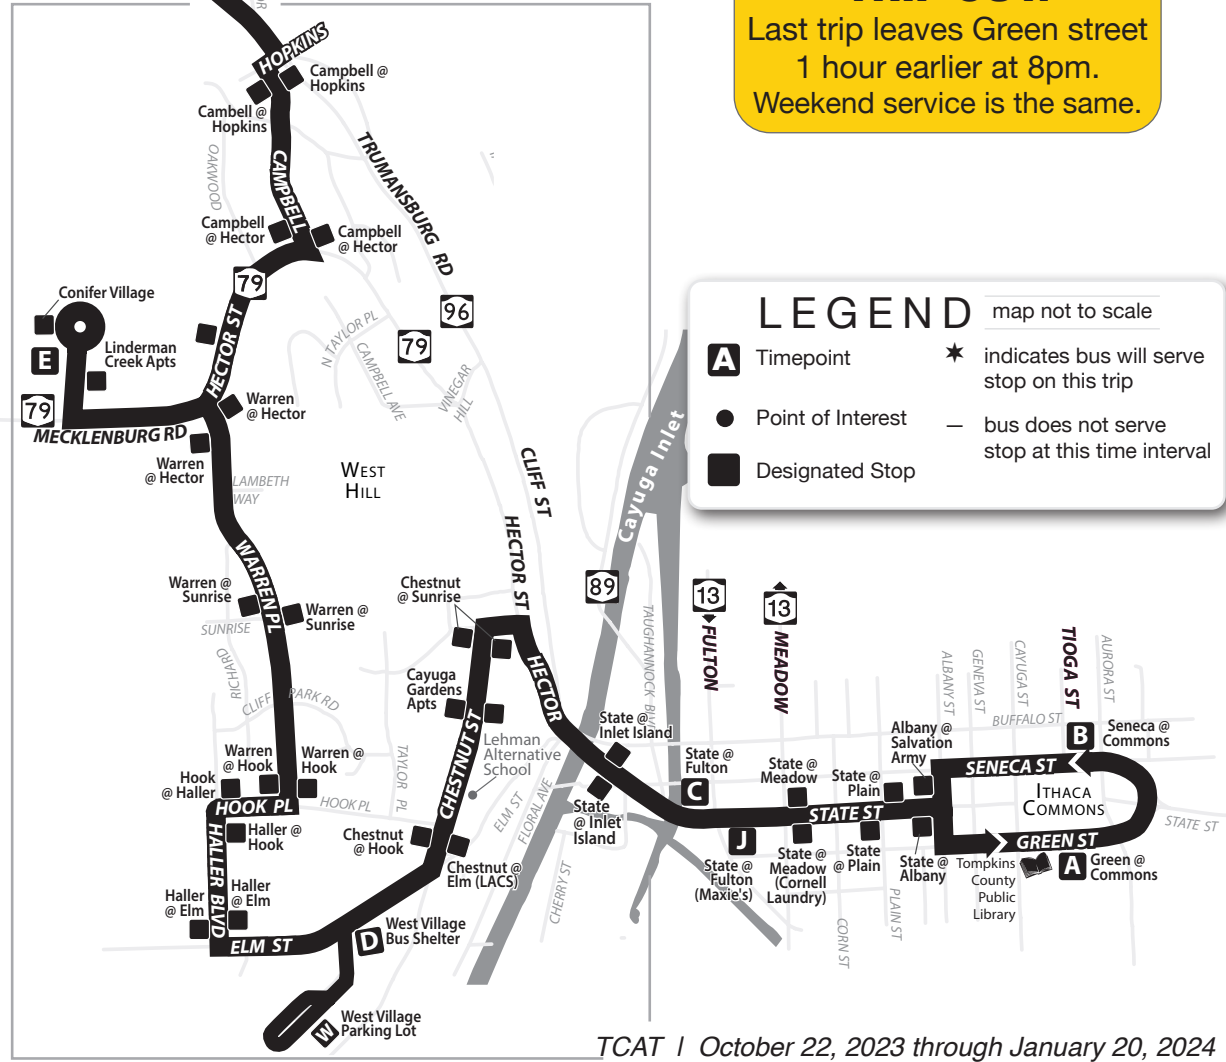

ROUTE
14

MONDAY - SUNDAY

MTWRF Sa Su

■ this route stops at
Designated Stops Only

Bus shelter for service to and from Museum of the Earth via walking path.

WEEKDAY: LAST TRIP CUT.
Last trip leaves Green street 1 hour earlier at 8pm.
Weekend service is the same.

LEGEND map not to scale

- A** Timepoint
- Point of Interest
- Designated Stop
- ★ indicates bus will serve stop on this trip
- bus does not serve stop at this time interval

this route stops at **Designated Stops Only**

14 MONDAY – FRIDAY *Please read schedules from left to right.*

OUTBOUND

Seneca @ Commons	West Village Parking Lot	Overlook Apts.	Professional Building	Cayuga Medical Ctr. Bus Shelter				
Green @ Commons	State @ Fulton	Linderman Creek Apts.	Cayuga Meadows					
A	B	C	W	E	O	F	G	H
6:05 A	6:07 A	6:11 A	Outbound Via NYS 96 →			6:17 A	6:19 A	
7:00 A	7:02 A	7:06 A	7:10 A	-	-	-	7:19 A	7:21 A
8:00 A	8:02 A	8:06 A	8:10 A	-	-	-	8:19 A	8:21 A
9:00 A	9:02 A	9:07 A	9:12 A	-	-	-	9:21 A	9:23 A
10:00 A	10:02 A	10:07 A	10:12 A	-	-	-	10:21 A	10:23 A
11:00 A	11:02 A	11:07 A	11:13 A	-	-	-	11:22 A	11:24 A
12:00 P	12:02 P	12:07 P	12:13 P	-	-	-	12:22 P	12:24 P
1:00 P	1:02 P	1:07 P	1:13 P	-	-	-	1:22 P	1:24 P
2:00 P	2:02 P	2:07 P	2:13 P	2:21 P	*	2:29 P	2:31 P	2:33 P
3:00 P	3:02 P	3:07 P	3:13 P	3:21 P	*	3:29 P	3:31 P	3:33 P
4:00 P	4:02 P	4:07 P	4:13 P	4:21 P	*	4:29 P	4:31 P	4:33 P
5:00 P	5:02 P	5:07 P	5:13 P	5:21 P	*	5:29 P	-	5:31 P
6:00 P	6:02 P	6:07 P	6:13 P	6:21 P	*	6:29 P	-	6:31 P
7:00 P	7:02 P	7:07 P	7:13 P	7:21 P	*	7:29 P	-	7:31 P
8:00 P	8:02 P	8:07 P	8:12 P	8:20 P	*	8:28 P	-	8:30 P