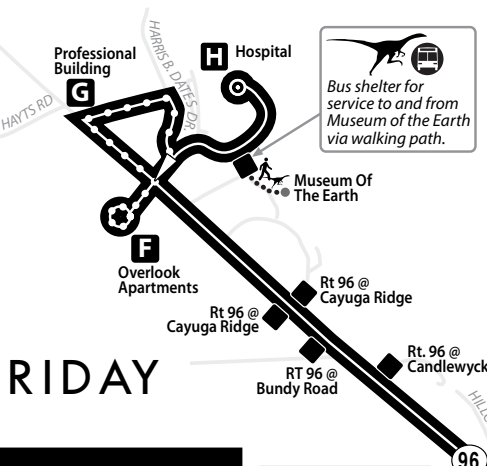

■ this route stops at
Designated Stops Only

14 MONDAY - FRIDAY

Please read schedules from left to right.

INBOUND

Cayuga Medical Ctr.	Overlook Apts.	Elm @ West Village	State @ Fulton	Green @ Commons	Continues as Route #
H	F	E	D	J	A
6:25 A	6:27 A	6:34 A	6:40 A	6:44 A	14
7:25 A	7:27 A	7:35 A	7:41 A	7:47 A	11
8:25 A	8:27 A	8:35 A	8:41 A	8:47 A	11
9:27 A	9:29 A	9:37 A	9:43 A	9:47 A	11
10:27 A	10:29 A	10:37 A	10:43 A	10:47 A	11
11:27 A	11:29 A	11:37 A	11:43 A	11:47 A	11
12:27 P	12:29 P	12:37 P	12:43 P	12:47 P	11
1:27 P	1:29 P	1:37 P	1:43 P	1:47 P	11
2:35 P	—	—	2:44 P	2:48 P	11
3:35 P	—	—	3:44 P	3:48 P	11
4:35 P	—	—	4:44 P	4:48 P	11
5:35 P	—	—	5:44 P	5:48 P	11
6:35 P	—	—	6:44 P	6:48 P	11
7:35 P	—	—	7:44 P	7:48 P	11
8:35 P	—	—	8:44 P	8:48 P	17
9:35 P	—	—	9:44 P	9:48 P	17

14 MONDAY - FRIDAY

Please read schedules from left to right.

OUTBOUND

Green @ Commons	State @ Fulton	Linderman Creek Apts.	Professional Building	Seneca @ Commons	West Village Parking Lot	Overlook Apts.	Cayuga Medical Ctr.
A	B	C	W	E	F	G	H
6:05 A	6:07 A	6:11 A	Express to Cayuga Medical	6:17 A	6:19 A		
7:00 A	7:02 A	7:06 A	7:10 A	7:19 A	7:21 A		
8:00 A	8:02 A	8:06 A	8:10 A	8:19 A	8:21 A		
9:00 A	9:02 A	9:07 A	9:12 A	9:21 A	9:23 A		
10:00 A	10:02 A	10:07 A	10:12 A	10:21 A	10:23 A		
11:00 A	11:02 A	11:07 A	11:13 A	11:22 A	11:24 A		
12:00 P	12:02 P	12:07 P	12:13 P	12:22 P	12:24 P		
1:00 P	1:02 P	1:07 P	1:13 P	1:22 P	1:24 P		
2:00 P	2:02 P	2:07 P	2:13 P	2:20 P	2:28 P	2:30 P	2:32 P
3:00 P	3:02 P	3:07 P	3:13 P	3:21 P	3:28 P	3:30 P	3:32 P
4:00 P	4:02 P	4:07 P	4:13 P	4:21 P	4:28 P	4:30 P	4:32 P
5:00 P	5:02 P	5:07 P	5:13 P	5:21 P	5:28 P	—	5:31 P
6:00 P	6:02 P	6:07 P	6:13 P	6:21 P	6:28 P	—	6:31 P
7:00 P	7:02 P	7:07 P	7:13 P	7:21 P	7:28 P	—	7:31 P
8:00 P	8:02 P	8:07 P	8:12 P	8:20 P	8:27 P	—	8:30 P
9:00 P	9:02 P	9:07 P	9:12 P	9:20 P	9:27 P	—	9:30 P