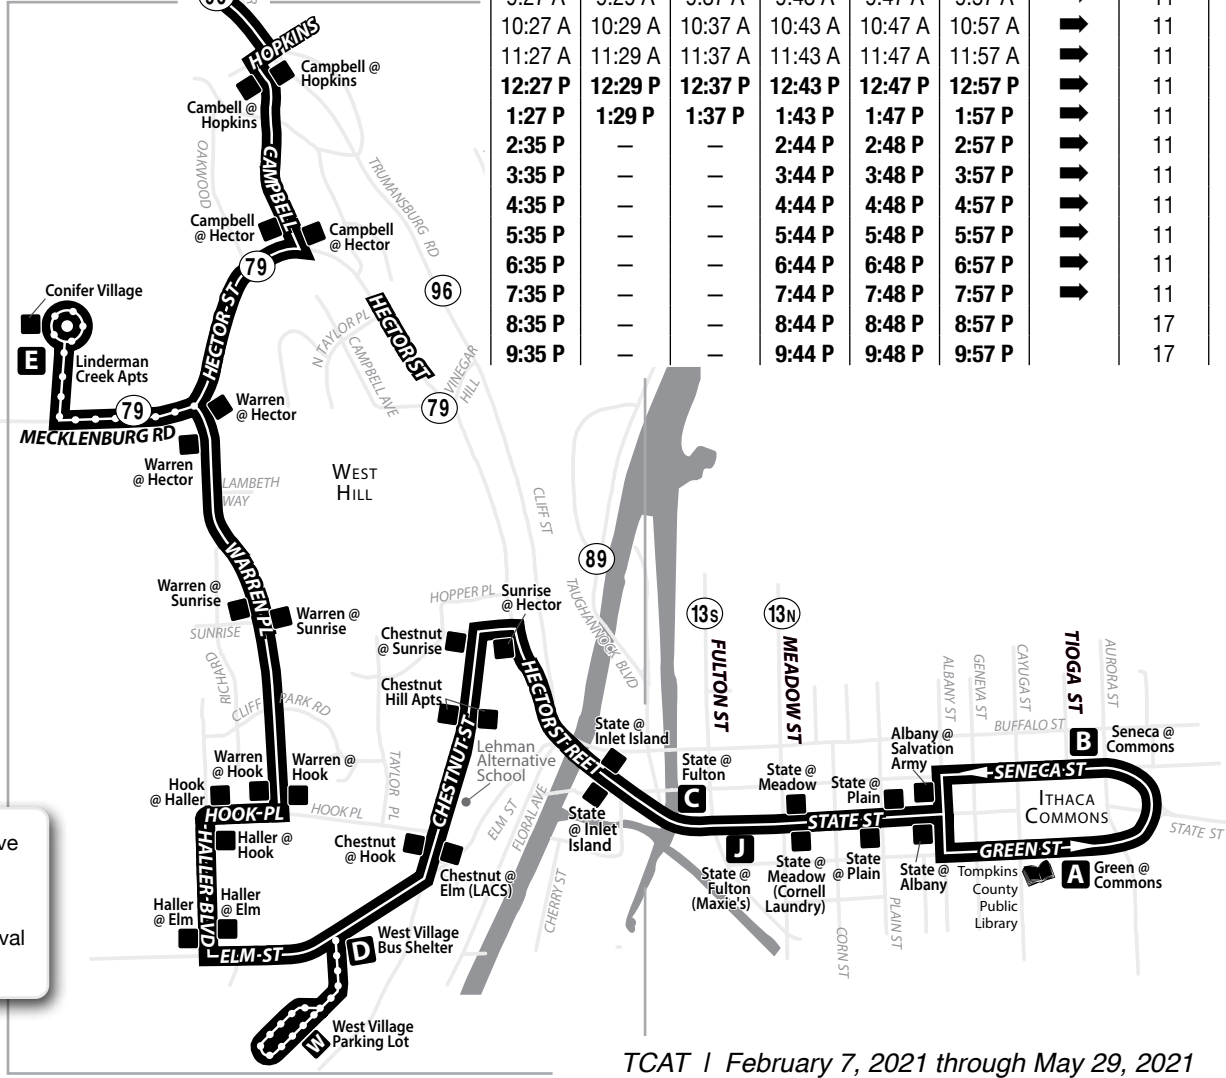

14 MONDAY - FRIDAY

Please read schedules from left to right.

OUTBOUND

Green @ Commons	State @ Fulton	Linderman Creek Apts.	Professional Building	Seneca @ Commons	West Village Parking Lot	Overlook Apts.	Cayuga Medical Ctr.
A	B	C	W	E	F	G	H
6:05 A	6:07 A	6:11 A	Express to Cayuga Medical	6:17 A	6:19 A		
7:00 A	7:02 A	7:06 A	7:10 A	7:19 A	7:21 A		
8:00 A	8:02 A	8:06 A	8:10 A	8:19 A	8:21 A		
9:00 A	9:02 A	9:07 A	9:12 A	9:21 A	9:23 A		
10:00 A	10:02 A	10:07 A	10:12 A	10:21 A	10:23 A		
11:00 A	11:02 A	11:07 A	11:13 A	11:22 A	11:24 A		
12:00 P	12:02 P	12:07 P	12:13 P	12:22 P	12:24 P		
1:00 P	1:02 P	1:07 P	1:13 P	1:22 P	1:24 P		
2:00 P	2:02 P	2:07 P	2:13 P	2:20 P	2:28 P	2:30 P	2:32 P
3:00 P	3:02 P	3:07 P	3:13 P	3:21 P	3:28 P	3:30 P	3:32 P
4:00 P	4:02 P	4:07 P	4:13 P	4:21 P	4:28 P	4:30 P	4:32 P
5:00 P	5:02 P	5:07 P	5:13 P	5:21 P	5:28 P	—	5:31 P
6:00 P	6:02 P	6:07 P	6:13 P	6:21 P	6:28 P	—	6:31 P
7:00 P	7:02 P	7:07 P	7:13 P	7:21 P	7:28 P	—	7:31 P
8:00 P	8:02 P	8:07 P	8:12 P	8:20 P	8:27 P	—	8:30 P
9:00 P	9:02 P	9:07 P	9:12 P	9:20 P	9:27 P	—	9:30 P