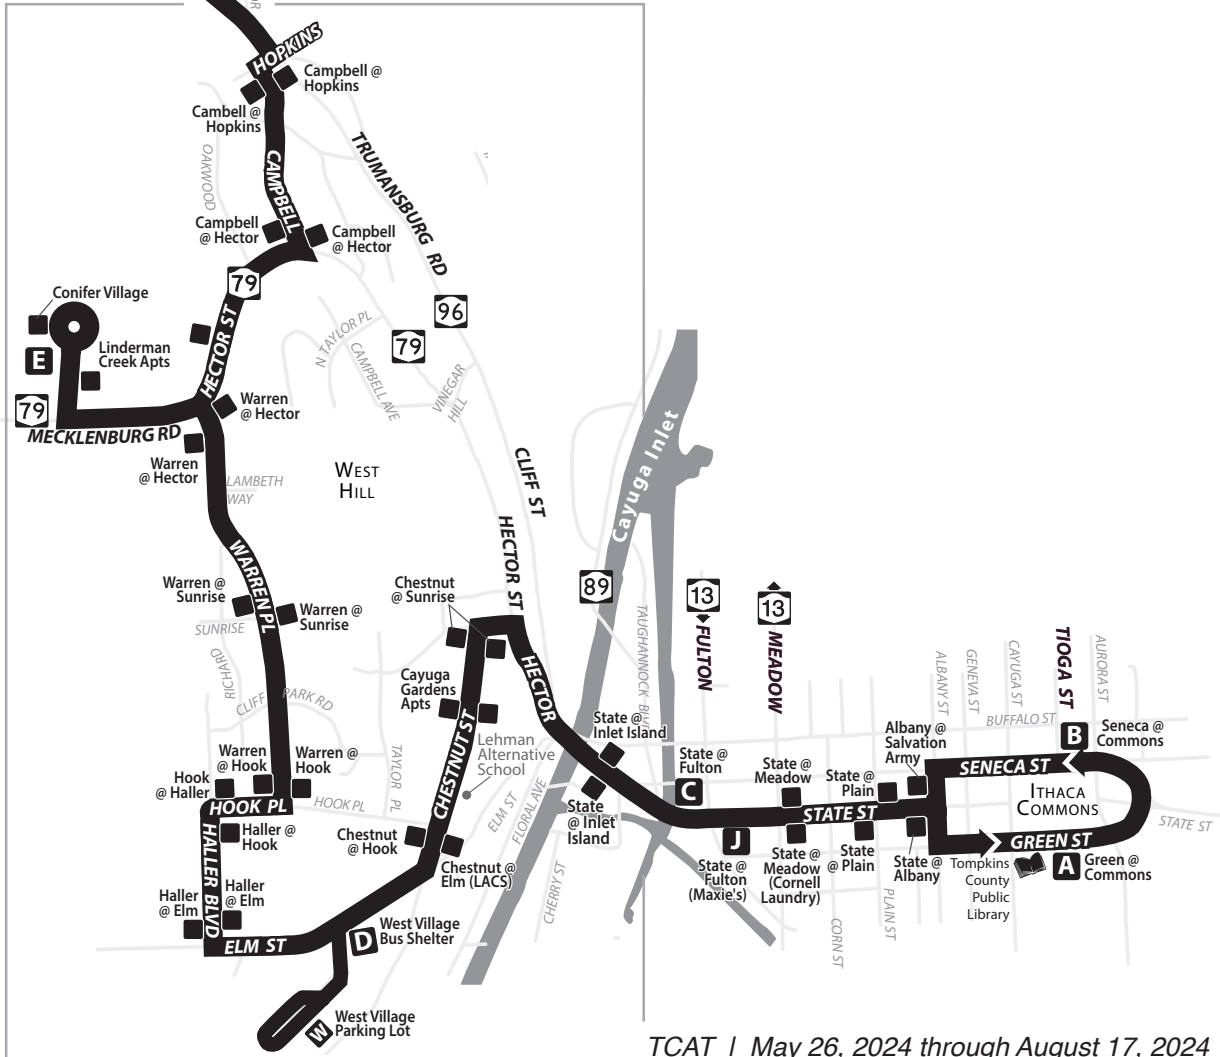

this route stops at
Designated Stops Only

LEGEND

map not to scale

- A** Timepoint
- Point of Interest
- Designated Stop
- ★ indicates bus will serve stop on this trip
- bus does not serve stop at this time interval

22 Cayuga Medical Ctr. | West Hill | Commons

TCAT | May 26, 2024 through August 17, 2024

MTWRF Sa Su

■ this route stops at Designated Stops Only

14 MONDAY – FRIDAY *Please read schedules from left to right.*

OUTBOUND

Seneca @ Commons	West Village Parking Lot	Overlook Apts.	Professional Building	Cayuga Medical Ctr. Bus Shelter				
Green @ Commons	State @ Fulton	Linderman Creek Apts.	Cayuga Meadows					
A	B	C	W	E	O	F	G	H
6:05 A	6:07 A	6:11 A	Outbound Via NYS 96 →			6:17 A	6:19 A	
7:00 A	7:02 A	7:06 A	7:10 A	-	-	-	7:19 A	7:21 A
8:00 A	8:02 A	8:06 A	8:10 A	-	-	-	8:19 A	8:21 A
9:00 A	9:02 A	9:07 A	9:12 A	-	-	-	9:21 A	9:23 A
10:00 A	10:02 A	10:07 A	10:12 A	-	-	-	10:21 A	10:23 A
11:00 A	11:02 A	11:07 A	11:13 A	-	-	-	11:22 A	11:24 A
12:00 P	12:02 P	12:07 P	12:13 P	-	-	-	12:22 P	12:24 P
1:00 P	1:02 P	1:07 P	1:13 P	-	-	-	1:22 P	1:24 P
2:00 P	2:02 P	2:07 P	2:13 P	2:21 P	*	2:29 P	2:31 P	2:33 P
3:00 P	3:02 P	3:07 P	3:13 P	3:21 P	*	3:29 P	3:31 P	3:33 P
4:00 P	4:02 P	4:07 P	4:13 P	4:21 P	*	4:29 P	4:31 P	4:33 P
5:00 P	5:02 P	5:07 P	5:13 P	5:21 P	*	5:29 P	-	5:31 P
6:00 P	6:02 P	6:07 P	6:13 P	6:21 P	*	6:29 P	-	6:31 P
7:00 P	7:02 P	7:07 P	7:13 P	7:21 P	*	7:29 P	-	7:31 P
8:00 P	8:02 P	8:07 P	8:12 P	8:20 P	*	8:28 P	-	8:30 P