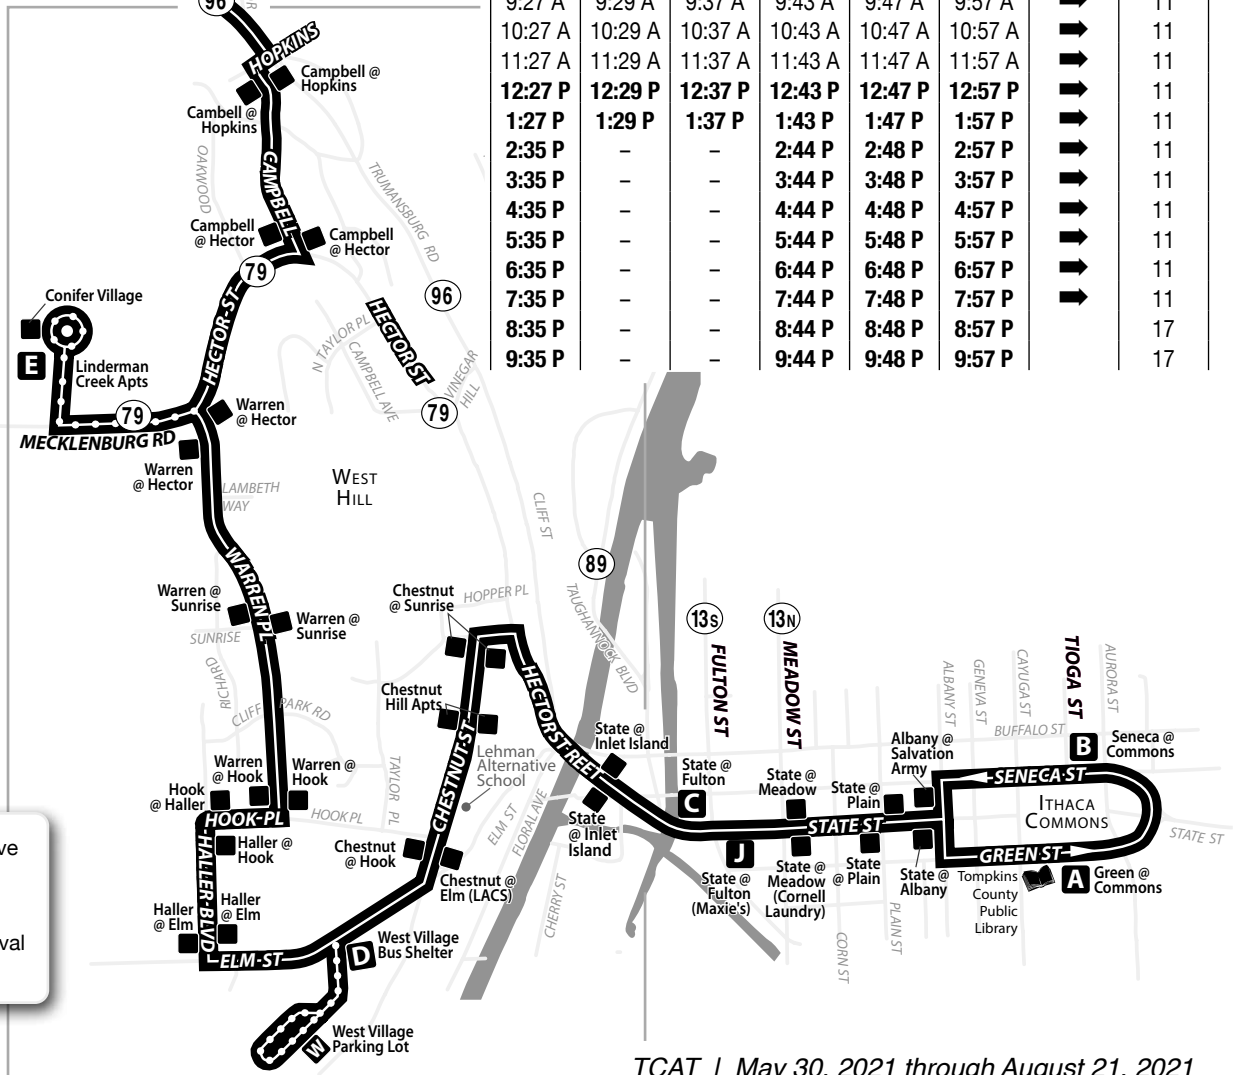

## LEGEND

- map not to scale
- Select Service Only. Please see schedule.
- Timepoint
- Point of Interest
- Designated Stop
- \* indicates bus will serve stop on this trip
- bus does not serve stop at this time interval

# 14 MONDAY - FRIDAY

Please read schedules from left to right.

MTWRF Sa Su

■ this route stops at **Designated Stops Only**

Trip Added

# 14 SATURDAY *Please read schedules from left to right.*