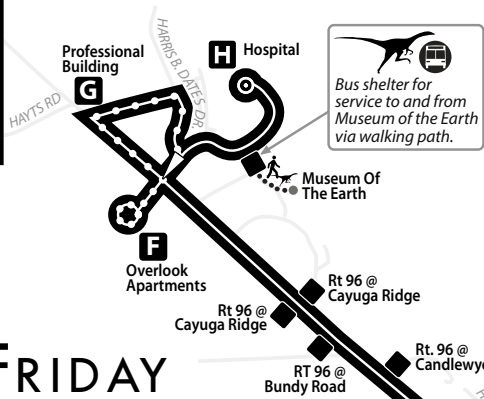

# ROUTE 14

MONDAY - SUNDAY

MTWRF Sa Su

■ this route stops at  
**Designated Stops Only**

# 14 MONDAY - FRIDAY

Please read schedules from left to right.

## OUTBOUND

Green @ Commons	Seneca @ Commons	State @ Fulton	West Village Parking Lot	Linderman Creek Apts.	Overlook Apts.	Cayuga Medical Ctr.
<b>A</b>	<b>B</b>	<b>C</b>	<b>W</b>	<b>E</b>	<b>F</b>	<b>H</b>
8:00 A	8:02 A	8:06 A	8:10 A	-	-	8:20 A
9:00 A	9:02 A	9:06 A	9:11 A	-	-	9:21 A
10:00 A	10:02 A	10:06 A	10:11 A	-	-	10:21 A
11:00 A	11:02 A	11:06 A	11:12 A	-	-	11:22 A
12:00 P	12:02 P	12:06 P	12:12 P	-	-	12:22 P
1:00 P	1:02 P	1:07 P	1:13 P	-	-	1:23 P
2:00 P	2:02 P	2:07 P	2:13 P	2:21 P	2:28 P	2:31 P
3:00 P	3:02 P	3:07 P	3:13 P	3:21 P	3:28 P	3:31 P
4:00 P	4:02 P	4:07 P	4:13 P	4:21 P	4:28 P	4:31 P
5:00 P	5:02 P	5:07 P	5:13 P	5:21 P	5:28 P	5:31 P
6:00 P	6:02 P	6:06 P	6:12 P	6:20 P	6:27 P	6:30 P
7:00 P	7:02 P	7:06 P	7:12 P	7:20 P	7:27 P	7:30 P
8:00 P	8:02 P	8:06 P	8:11 P	8:19 P	8:26 P	8:29 P

## INBOUND

Cayuga Medical Ctr.	Overlook Apts.	Linderman Creek Apts.	Elm @ West Village	State @ Fulton	Green @ Commons	One-Seat Ride to Ithaca College	Continues as Route #
<b>H</b>	<b>F</b>	<b>E</b>	<b>D</b>	<b>J</b>	<b>A</b>		
8:25 A	8:27 A	8:35 A	8:42 A	8:46 A	8:56 A	➔	11
9:27 A	9:29 A	9:37 A	9:44 A	9:48 A	9:58 A	➔	11
10:27 A	10:29 A	10:37 A	10:44 A	10:48 A	10:58 A	➔	11
11:27 A	11:29 A	11:37 A	11:44 A	11:48 A	11:58 A	➔	11
12:27 P	12:29 P	12:37 P	12:44 P	12:48 P	12:58 P	➔	11
1:27 P	1:29 P	1:37 P	1:44 P	1:48 P	1:58 P	➔	11
2:35 P	-	-	2:44 P	2:48 P	2:58 P	➔	11
3:35 P	-	-	3:44 P	3:48 P	3:58 P	➔	11
4:35 P	-	-	4:44 P	4:48 P	4:58 P	➔	11
5:35 P	-	-	5:44 P	5:48 P	5:58 P	➔	11
6:35 P	-	-	6:44 P	6:48 P	6:58 P	➔	14
7:35 P	-	-	7:44 P	7:48 P	7:58 P	➔	14
8:35 P	-	-	8:44 P	8:48 P	8:58 P	➔	17