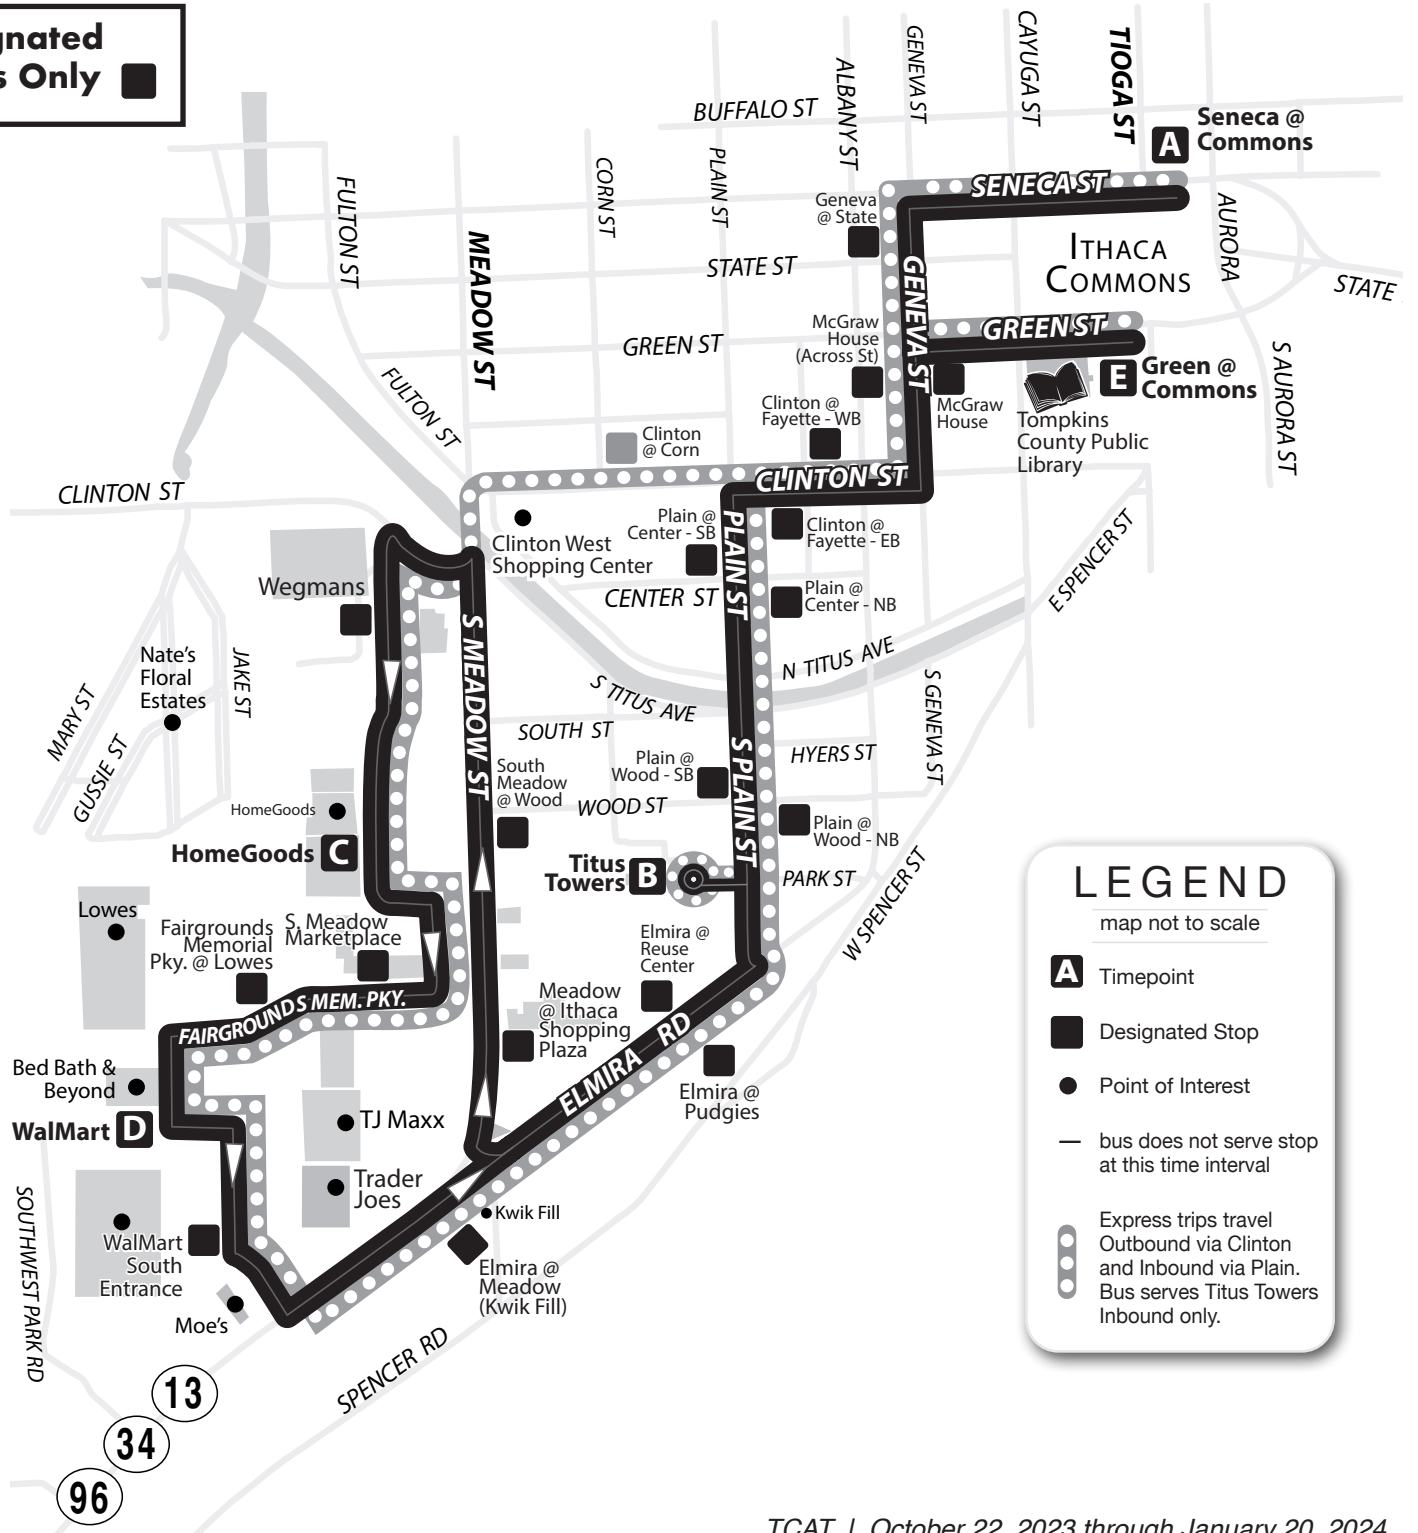

ROUTE
15
MONDAY - SUNDAY
M T W R F Sa Su

Designated Stops Only ■

LEGEND
map not to scale

- **A** Timepoint
- Designated Stop
- Point of Interest
- bus does not serve stop at this time interval
- ⋯ Express trips travel Outbound via Clinton and Inbound via Plain. Bus serves Titus Towers Inbound only.