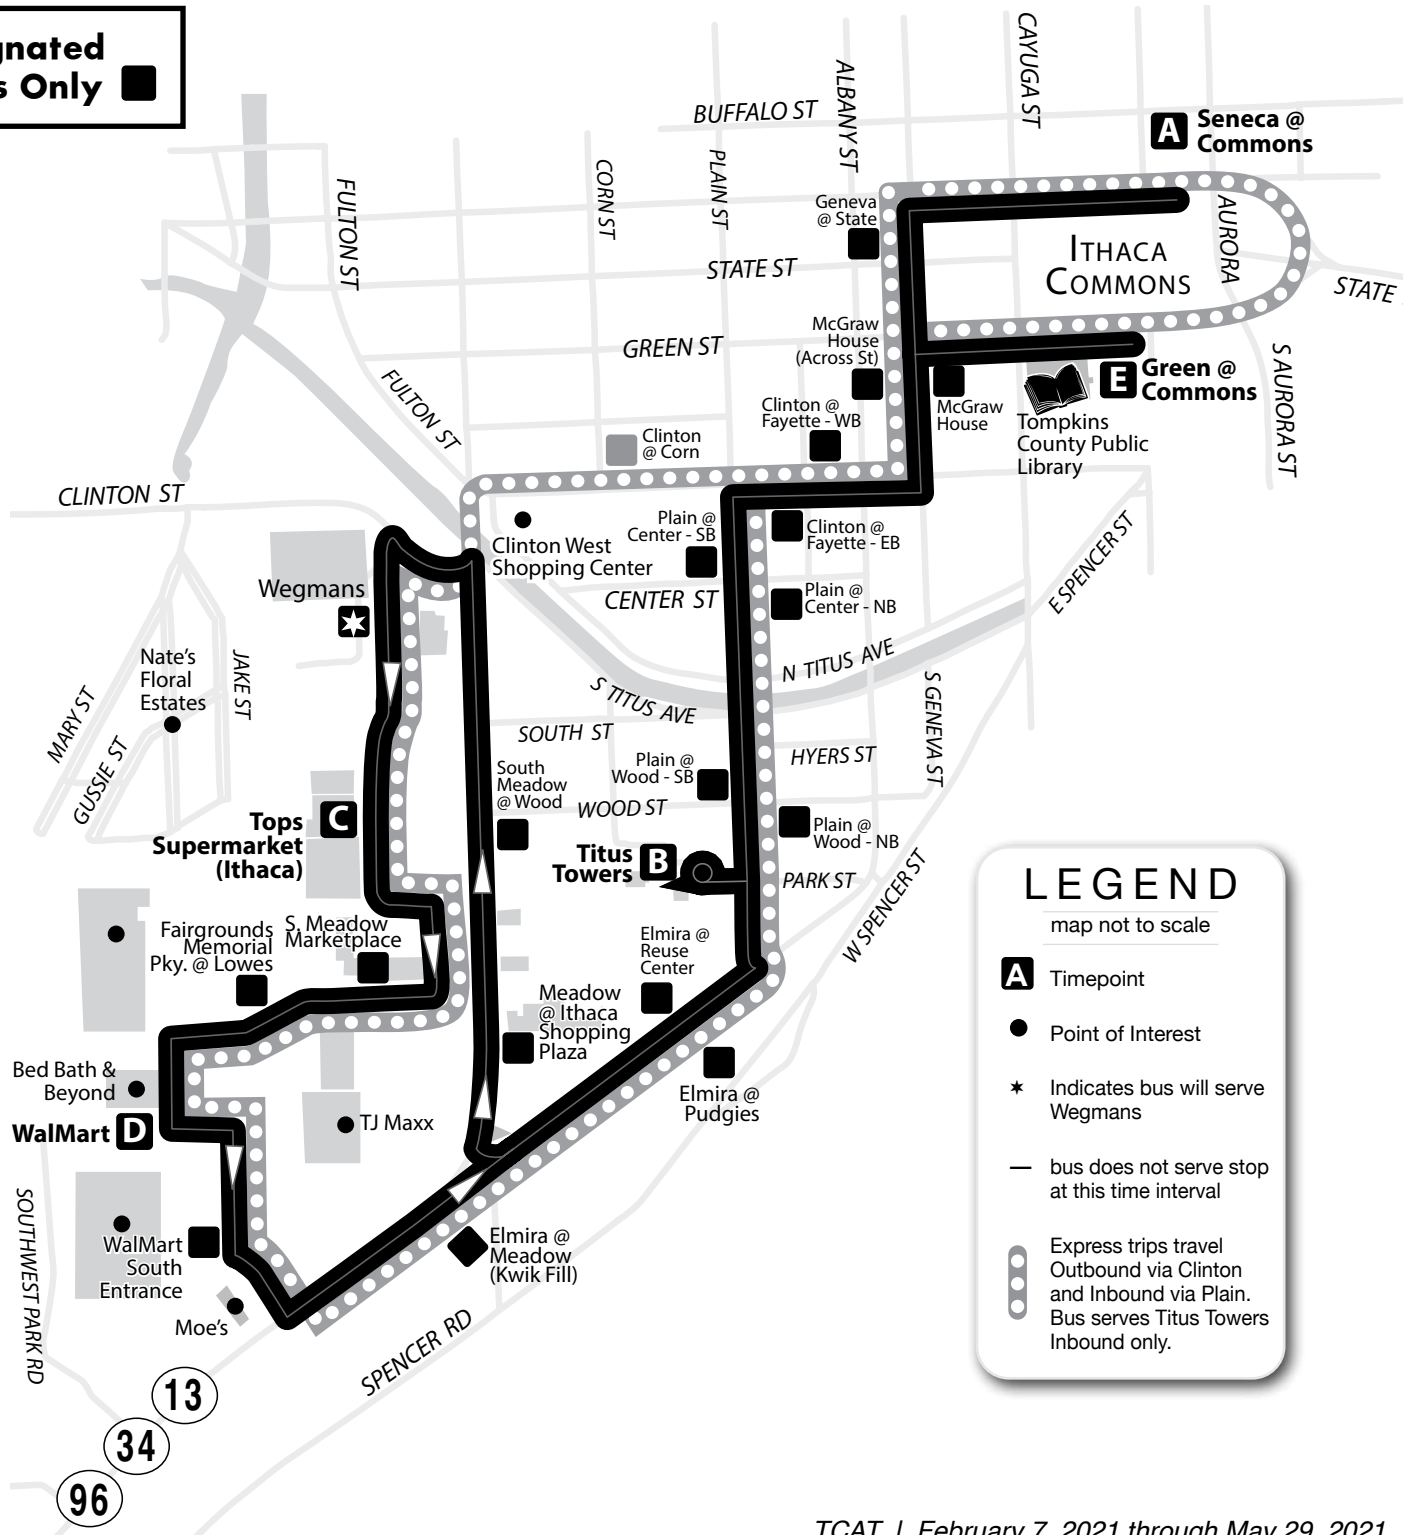

ROUTE
15
MONDAY - SUNDAY
MTWRF Sa Su

Designated Stops Only ■

One-Seat Ride to Cornell / Airport
Our system features linked routes. Many route 15 trips continue on as route 32 or route 72 to form a one-seat ride to Cornell and the Airport. This means the bus changes its route sign, and you just stay on the bus, no transferring required! Look for one-seat rides denoted by the ➡ sign.

Designated Stops Only ■

M T W R F Sa Su

15 MONDAY - FRIDAY

LOOP

Green @ Commons	Seneca @ Commons	Routing	Titus Towers I	Wegmans	Tops	Walmart	Titus Towers I	Green @ Commons	Continues as Route #
E	A		B		C	D	B	E	One-Seat Ride to Cornell
—	7:21 A	Plain St.	7:27 A	*	7:36 A	7:41 A	7:46 A	7:55 A	➡ 32
—	8:21 A	Plain St.	8:27 A	*	8:36 A	8:41 A	8:46 A	8:55 A	➡ 32
—	9:21 A	Plain St.	9:27 A	*	9:36 A	9:41 A	9:46 A	9:55 A	➡ 32
—	10:21 A	Plain St.	10:27 A	*	10:36 A	10:41 A	10:46 A	10:55 A	➡ 32
—	11:21 A	Plain St.	11:27 A	*	11:36 A	11:41 A	11:46 A	11:55 A	➡ 32
—	12:21 P	Plain St.	12:27 P	*	12:36 P	12:41 P	12:46 P	12:55 P	➡ 32
1:03 P	1:05 P	via Clinton St	➡	*	1:13 P	1:18 P	1:22 P	1:30 P	
—	1:21 P	Plain St.	1:27 P	*	1:36 P	1:41 P	1:46 P	1:55 P	➡ 32
1:33 P	1:35 P	via Clinton St	➡	*	1:43 P	1:48 P	1:52 P	2:00 P	
2:03 P	2:05 P	via Clinton St	➡	*	2:13 P	2:18 P	2:22 P	2:30 P	
—	2:21 P	Plain St.	2:27 P	*	2:36 P	2:41 P	2:46 P	2:55 P	➡ 32
2:33 P	2:35 P	via Clinton St	➡	*	2:43 P	2:48 P	2:52 P	3:00 P	
3:03 P	3:05 P	via Clinton St	➡	*	3:13 P	3:18 P	3:22 P	3:30 P	
—	3:21 P	Plain St.	3:27 P	*	3:36 P	3:41 P	3:46 P	3:55 P	➡ 32
3:33 P	3:35 P	via Clinton St	➡	*	3:43 P	3:48 P	3:52 P	4:00 P	
4:03 P	4:05 P	via Clinton St	➡	*	4:13 P	4:18 P	4:22 P	4:30 P	40
—	4:21 P	Plain St.	4:27 P	*	4:36 P	4:41 P	4:46 P	4:55 P	➡ 32
—	5:21 P	Plain St.	5:27 P	*	5:36 P	5:41 P	5:46 P	5:55 P	➡ 32
—	6:21 P	Plain St.	6:27 P	*	6:36 P	6:41 P	6:46 P	6:55 P	➡ 32
—	7:21 P	Plain St.	7:27 P	*	7:36 P	7:41 P	7:46 P	7:55 P	➡ 32
—	8:21 P	Plain St.	8:27 P	*	8:36 P	8:41 P	8:46 P	8:55 P	➡ 32