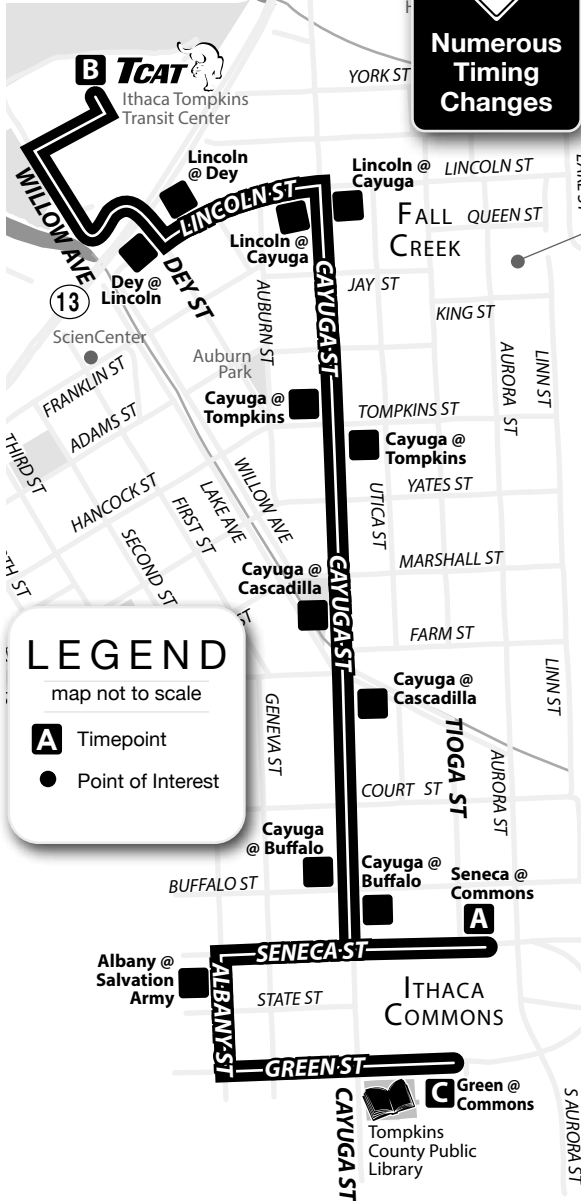

ROUTE
17

MONDAY - SUNDAY

Designated Stops Only

MTWRF Sa Su
☀ ☁ ☾

Numerous Timing Changes

LEGEND
map not to scale

- **A** Timepoint
- Point of Interest

MONDAY - FRIDAY

Please read schedules from left to right.

INBOUND **OUTBOUND**

Green @ Commons		Continues As Route #		From Route #	Departing from	Seneca St. @ Commons		
Leave TCAT Garage	Seneca @ Commons					Green St. @ Commons	Arrive at TCAT Garage	
B	C	A				C	A	B
5:50 A	6:00 A	-	30	30	-	8:52 A	9:04 A	
5:55 A	6:05 A	-	14	37	-	8:51 A	8:53 A	9:05 A
6:00 A	6:10 A	-	40	11	-	8:52 A	8:54 A	9:06 A
6:10 A	6:20 A	-	21	67	BTI (8:51 A)	-	9:02 A	9:14 A
6:22 A	6:32 A	-	51	20	BTI (8:52 A)	-	9:03 A	9:15 A
6:25 A	6:35 A	-	37	67	-	9:54 A	9:56 A	10:08 A
6:26 A	6:36 A	6:38 A	20	36	-	10:05 A	10:07 A	10:19 A
6:27 A	6:37 A	6:39 A	67	40	-	-	10:08 A	10:20 A
6:34 A	6:44 A	-	52	52	-	11:23 A	11:25 A	11:37 A
6:35 A	6:45 A	-	65	65	-	1:57 P	1:59 P	2:11 P
6:35 A	6:45 A	-	43	67	-	2:02 P	2:04 P	2:16 P
6:50 A	7:00 A	-	32	30	-	2:37 P	2:39 P	2:51 P
6:52 A	7:02 A	-	21	30	-	3:07 P	3:09 P	3:21 P
6:54 A	7:04 A	-	53	36	-	-	5:40 P	5:52 P
6:55 A	7:05 A	-	36	43	-	-	5:42 P	5:54 P
6:58 A	7:08 A	-	11	21	-	5:50 P	5:52 P	6:04 P
6:58 A	7:08 A	7:10 A	10	40	-	-	6:04 P	6:16 P
7:00 A	7:10 A	-	40	53	-	6:26 P	6:28 P	6:40 P
7:09 A	7:19 A	7:21 A	15	52	-	-	6:45 P	6:57 P
7:20 A	7:30 A	-	43	37	-	-	6:49 P	7:01 P
8:35 A	8:45 A	-	30	13	-	6:55 P	6:57 P	7:09 P
9:05 A	9:15 A	-	30	10	-	-	7:06 P	7:18 P
9:40 A	9:50 A	-	21	36	-	-	7:08 P	7:20 P
11:50 A	12:00 P	-	30	21	-	7:08 P	7:10 P	7:22 P
12:53 P	1:03 P	-	15	82	EHP (7:36 P)	-	7:44 P	7:56 P
1:40 P	1:50 P	-	37	21	-	8:14 P	8:16 P	8:28 P
2:04 P	2:14 P	-	52	30	-	-	8:48 P	9:00 P
2:10 P	2:20 P	-	21	14	-	8:57 P	8:59 P	9:11 P
2:35 P	2:45 P	-	30	43	-	9:56 P	9:58 P	10:10 P
2:53 P	3:03 P	-	13S	14	-	9:57 P	9:59 P	10:11 P
2:55 P	3:05 P	-	43	51	-	10:24 P	10:26 P	10:38 P
3:05 P	3:15 P	-	30					
3:13 P	3:23 P	3:25 P	13					
3:25 P	3:35 P	-	37					
4:08 P	4:18 P	-	67					
4:22 P	4:32 P	-	52					

SATURDAY

Please read schedules from left to right.

INBOUND **OUTBOUND**

Green @ Commons		Continues As Route #		From Route #	Departing from	Seneca St. @ Commons		
Leave TCAT Garage	Seneca @ Commons					Green St. @ Commons	Arrive at TCAT Garage	
B	C	A				C	A	B
6:50 A	7:00 A	-	14	43	-	10:36 A	10:48 A	
6:50 A	7:00 A	-	30	30	-	-	10:48 A	11:00 A
6:58 A	7:08 A	-	40	67	2:04 P	2:06 P	2:18 P	
6:58 A	7:08 A	-	43	40	2:31 P	2:33 P	2:45 P	
6:58 A	7:08 A	7:10 A	67	15	4:30 P	4:32 P	4:44 P	
7:05 A	7:15 A	-	21	43	4:40 P	4:42 P	4:54 P	
7:20 A	7:30 A	-	30	22	6:40 P	6:42 P	6:54 P	
7:35 A	7:45 A	-	52	51	7:25 P	7:27 P	7:39 P	
7:50 A	8:00 A	-	14	21	7:54 P	7:56 P	8:08 P	
9:48 A	9:58 A	10:00 A	67	40	-	8:41 P	8:53 P	
9:50 A	10:00 A	-	40	43	-	8:44 P	8:56 P	
10:36 A	10:46 A	10:48 A	30	30	-	8:48 P	9:00 P	
10:50 A	11:00 A	-	22	11	8:48 P	8:50 P	9:02 P	
11:15 A	11:25 A	-	65	51	10:22 P	10:24 P	10:36 P	
1:50 P	2:00 P	-	21					
5:20 P	5:30 P	-	65					
6:18 P	6:28 P	-	20					
6:23 P	6:33 P	6:35 P	67					

SUNDAY

Please read schedules from left to right.

INBOUND **OUTBOUND**