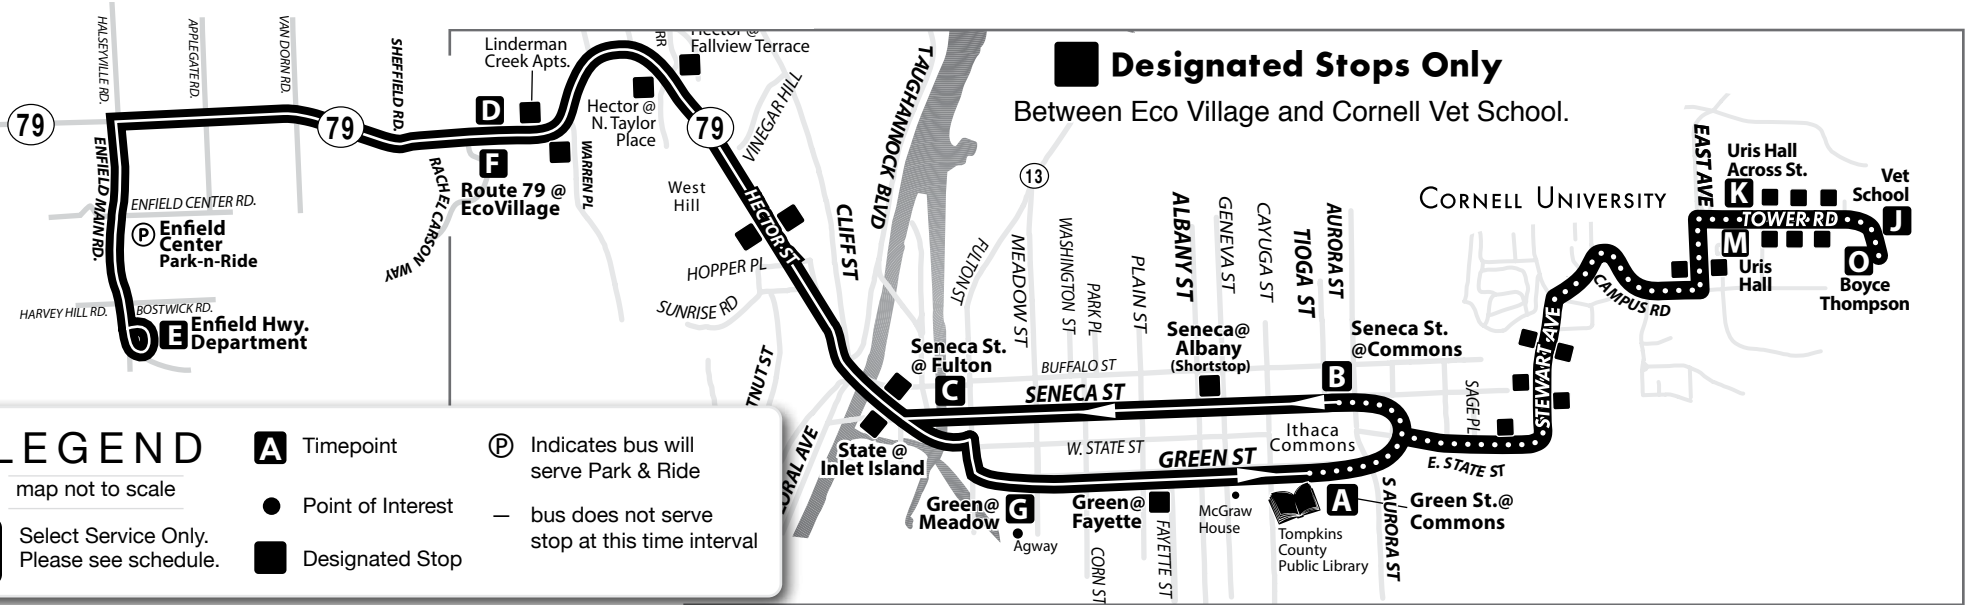

MONDAY - FRIDAY *Please read schedules from left to right.*

OUTBOUND						INBOUND									
	Uris Hall Across Street	Seneca St. @ Commons	Route 79 @ EcoVillage	Enfield Highway Arrive		Department Depart	Route 79 @ EcoVillage	Green St. @ Commons	Boyce Thompson Institute						
	Vet School	Green St. @ Commons	Seneca @ Fulton	Enfield Center Park & Ride		Enfield Center Park & Ride	Green St. @ Meadow St.	Uris Hall							
	J	K	A	B	C	D	E	I	M						
	-	-	-	6:38 A	6:41 A	6:45 A	6:54 A	6:59 A	7:03 A	7:05 A	7:17 A	7:23 A	7:28 A	-	-
	-	-	-	7:50 A	7:53 A	7:57 A	8:06 A	8:11 A	8:15 A	8:17 A	8:29 A	8:35 A	8:40 A	8:49 A	8:52 A
	-	-	-	10:05 A	10:08 A	10:12 A	10:21 A	10:26 A	10:30 A	10:32 A	10:44 A	10:50 A	10:55 A	-	-
	-	-	12:25 P	12:27 P	12:30 P	12:36 P	12:45 P	12:50 P	12:53 P	12:55 P	1:05 P	1:11 P	1:17 P	-	-
	4:33 P	4:37 P	-	4:46 P	4:49 P	4:55 P	5:04 P	5:09 P	5:14 P	5:16 P	5:26 P	5:32 P	5:35 P	-	-
	-	-	5:38 P	5:40 P	5:43 P	5:49 P	5:58 P	6:03 P	6:05 P	6:07 P	6:17 P	6:23 P	6:26 P	-	-

Bold Type indicates PM times.