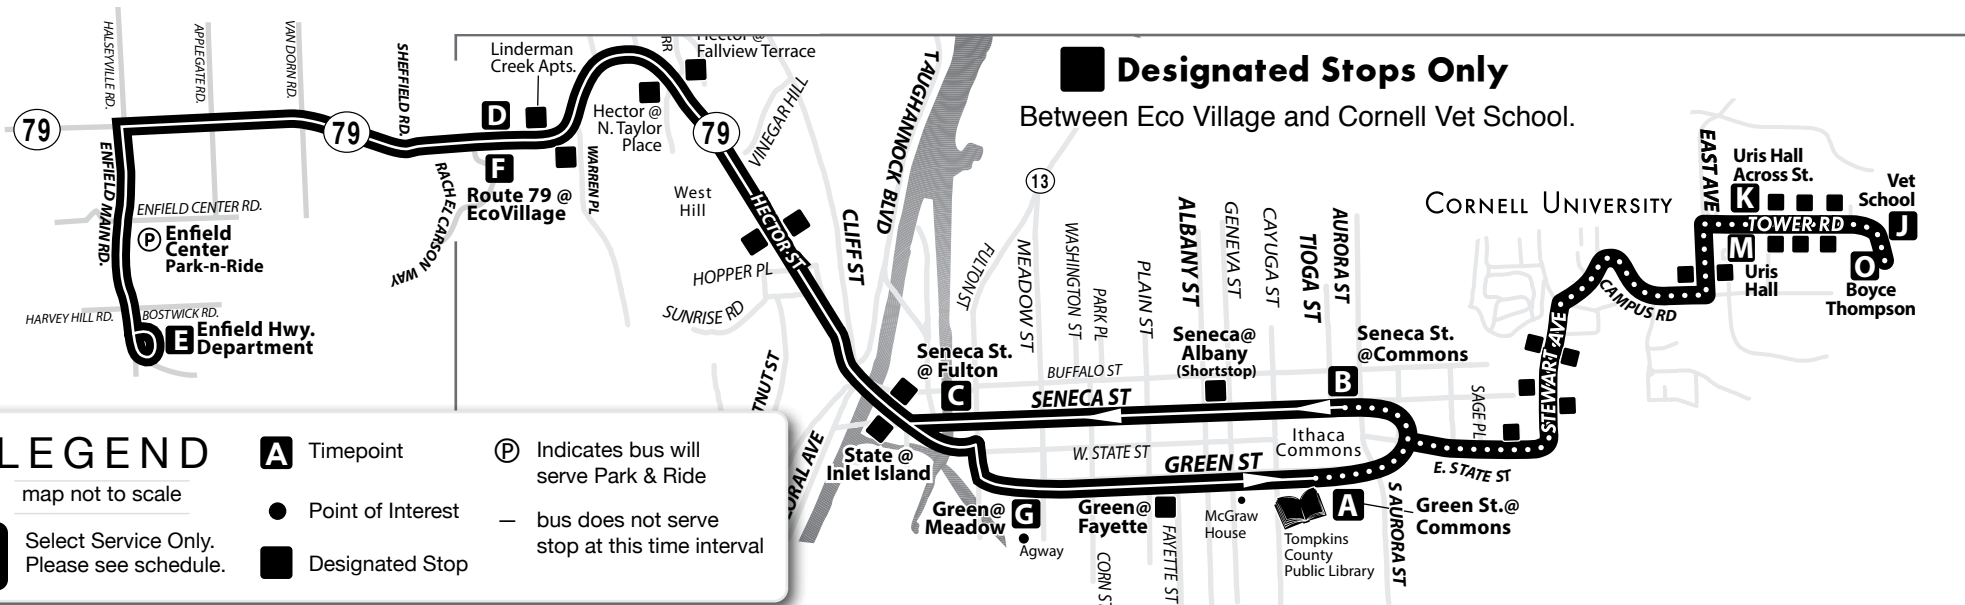

MONDAY - FRIDAY *Please read schedules from left to right.*

OUTBOUND						INBOUND								
Uris Hall Across Street	Seneca St. @ Commons	Route 79 @ EcoVillage	Enfield Highway Arrive	Department Depart	Route 79 @ EcoVillage	Green St. @ Commons	Boyce Thompson Institute	Vet School	Green St. @ Commons	Seneca @ Fulton	Enfield Center Park & Ride	Enfield Center Park & Ride	Green St. @ Meadow Street	Uris Hall
J	K	A	B	C	D	E	E	D	G	A	I	M		
-	-	-	6:38 A	6:41 A	6:45 A	6:54 A	6:59 A	7:03 A	7:05 A	7:17 A	7:23 A	7:28 A	-	-
-	-	-	7:50 A	7:53 A	7:57 A	8:06 A	8:11 A	8:15 A	8:17 A	8:29 A	8:35 A	8:40 A	8:49 A	8:52 A
-	-	-	10:05 A	10:08 A	10:12 A	10:21 A	10:26 A	10:30 A	10:32 A	10:44 A	10:50 A	10:55 A	-	-
-	-	12:25 P	12:27 P	12:30 P	12:36 P	12:45 P	12:50 P	12:53 P	12:55 P	1:05 P	1:11 P	1:17 P	-	-
4:33 P	4:37 P	-	4:46 P	4:49 P	4:55 P	5:04 P	5:09 P	5:14 P	5:16 P	5:26 P	5:32 P	5:35 P	-	-
-	-	5:38 P	5:40 P	5:43 P	5:49 P	5:58 P	6:03 P	6:05 P	6:07 P	6:17 P	6:23 P	6:26 P	-	-

No West Campus.
Weekday: First trip departs 15 minutes earlier.

Trip Added

Bold Type indicates PM times.