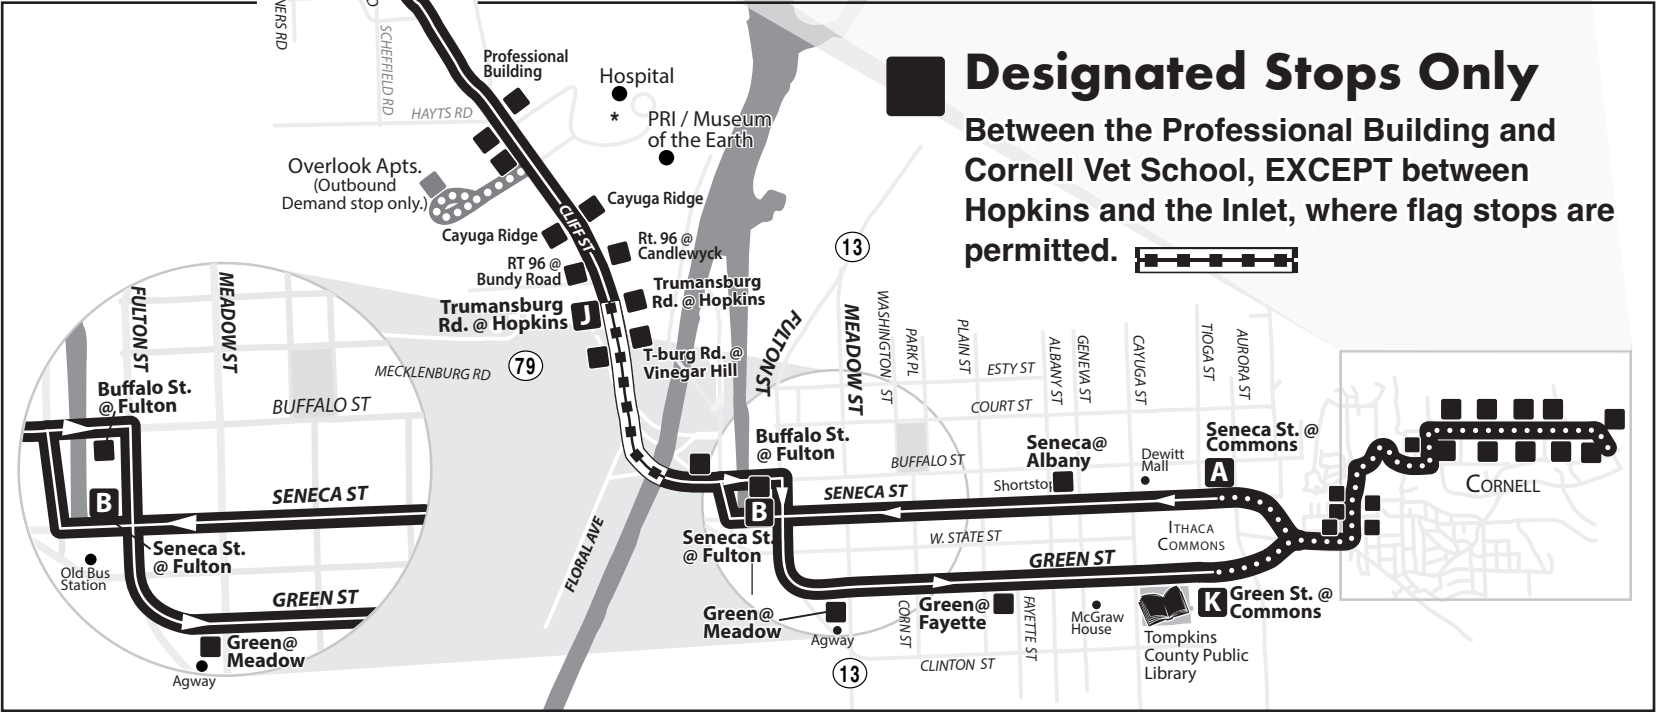

Trumansburg Village: Designated Stops Only
 After Shur-Save see: www.tcatbus.com for details

ROUTE 21
 MONDAY - SUNDAY
 M T W R F Sa Su

P TRUMANSBURG Park & Ride
 Served Inbound in the AM
 Outbound in the PM

LEGEND

map not to scale

- A** Timepoint
- Designated Stop
- Select Service Only. Please see schedule.
- Point of Interest
- D** indicates drop off only. Passengers wanting to exit bus will need to ask driver to stop
- P** indicates bus will serve Park & Ride
- bus does not serve stop at this time interval

Designated Stops Only
 Between the Professional Building and Cornell Vet School, EXCEPT between Hopkins and the Inlet, where flag stops are permitted.

MONDAY – FRIDAY *Please read schedules from left to right.*

Saturday: 1 trip cut. 2:00 pm
Outbound from Commons
(2:34 pm Inbound from
Trumansburg) trip has been cut.

Sunday service is the same.

SATURDAY

OUTBOUND

INBOUND

Green @ Commons	Seneca St. @ Commons	Seneca @ Fulton	Overlook Apartments	Jacksonville Post Office	Trumansburg Ctrl. School	Juniper Manor	Compass Manufactured Home Community	Juniper Manor	Trumansburg Central School	Jacksonville Post Office	Green St. @ Commons		
K	A	B		C	D	E	F	F	E	G	H	J	K
7:15 A	7:17 A	7:20 A	D	7:32 A	7:37 A	D	7:42 A	7:45 A	7:48 A	7:54 A	7:59 A	8:06 A	8:14 A
10:55 A	10:57 A	11:00 A	D	11:14 A	11:19 A	D	11:24 A	11:27 A	11:30 A	11:36 A	11:41 A	11:48 A	11:56 A
4:50 P	4:52 P	4:55 P	D	5:09 P	5:14 P	D	5:19 P	5:25 P	-	5:29 P	5:34 P	5:41 P	5:50 P
7:40 P	7:42 P	7:45 P	D	7:59 P	8:04 P	D	8:09 P	8:10 P	-	8:14 P	8:19 P	8:25 P	8:34 P