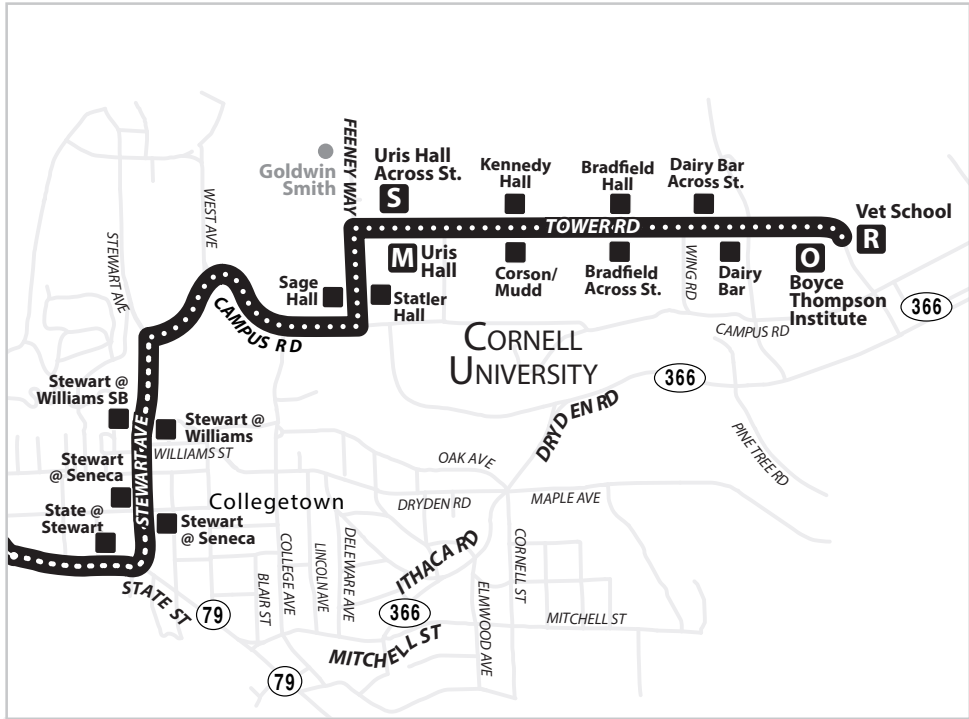

Trumansburg Village: Designated Stops Only
 After Shur-Save see: www.tcatbus.com for details

ROUTE 21
 MONDAY - SUNDAY
 M T W R F Sa Su

P TRUMANSBURG Park & Ride
 Served Inbound in the AM
 Outbound in the PM

LEGEND

map not to scale

- A** Timepoint
- Designated Stop
- Select Service Only. Please see schedule.
- Point of Interest
- D** indicates drop off only. Passengers wanting to exit bus will need to ask driver to stop
- P** indicates bus will serve Park & Ride
- bus does not serve stop at this time interval

Designated Stops Only
 Between the Professional Building and Cornell Vet School, EXCEPT between Hopkins and the Inlet, where flag stops are permitted.

MONDAY – FRIDAY *Please read schedules from left to right.*

Bold Type indicates PM times.

OUTBOUND										INBOUND									
Vet School	Uris Hall Across Street	Green St. @ Commons	Seneca St. @ Commons	Seneca @ Fulton	Overlook Apartments	Jacksonville Post Office	T-Burg Central School	Juniper Manor	T-Burg Park & Ride (D)	Compass Manufactured Home Community	T-Burg Park & Ride (D)	Juniper Manor	T-Burg Central School	Trumansburg Rd. @ Hopkins	Green St. @ Commons	Uris Hall	Boyce Thompson Inst.		
R	S	K	A	B		C	D	E	P	F	F	P	E	G	H	J	K	M	O
-	-	6:20 A	6:22 A	6:25 A	D	6:37 A	6:41 A	-	-	6:45 A	6:50 A	6:53 A	-	6:56 A	7:01 A	7:08 A	7:17 A	7:26 A	7:30 A
-	-	-	7:45 A	7:48 A	D	8:01 A	8:06 A	-	-	8:12 A	8:15 A	8:18 A	-	8:21 A	8:26 A	8:34 A	8:44 A	8:53 A	8:57 A
-	-	10:15 A	10:17 A	10:20 A	D	10:33 A	10:38 A	-	-	10:44 A	10:50 A	10:53 A	10:56 A	10:59 A	11:04 A	11:11 A	11:19 A*	bus continues to Cornell as route 37	
-	-	2:25 P	2:27 P	2:30 P	D	2:43 P	2:48 P	D	2:53 P	2:56 P	2:57 P	-	-	3:01 P	3:06 P	3:13 P	3:22 P*	*	* continues to Cornell as route 40
4:35 P	4:39 P	-	4:48 P	4:52 P	D	5:06 P	5:11 P	D	5:15 P	5:18 P	5:24 P	-	-	5:28 P	5:33 P	5:40 P	5:49 P	-	-
5:38 P	5:42 P	-	5:50 P	5:54 P	D	6:07 P	6:12 P	D	6:17 P	6:20 P	6:24 P	-	-	6:28 P	6:33 P	6:40 P	6:49 P*	*	* continues to Cornell as route 43