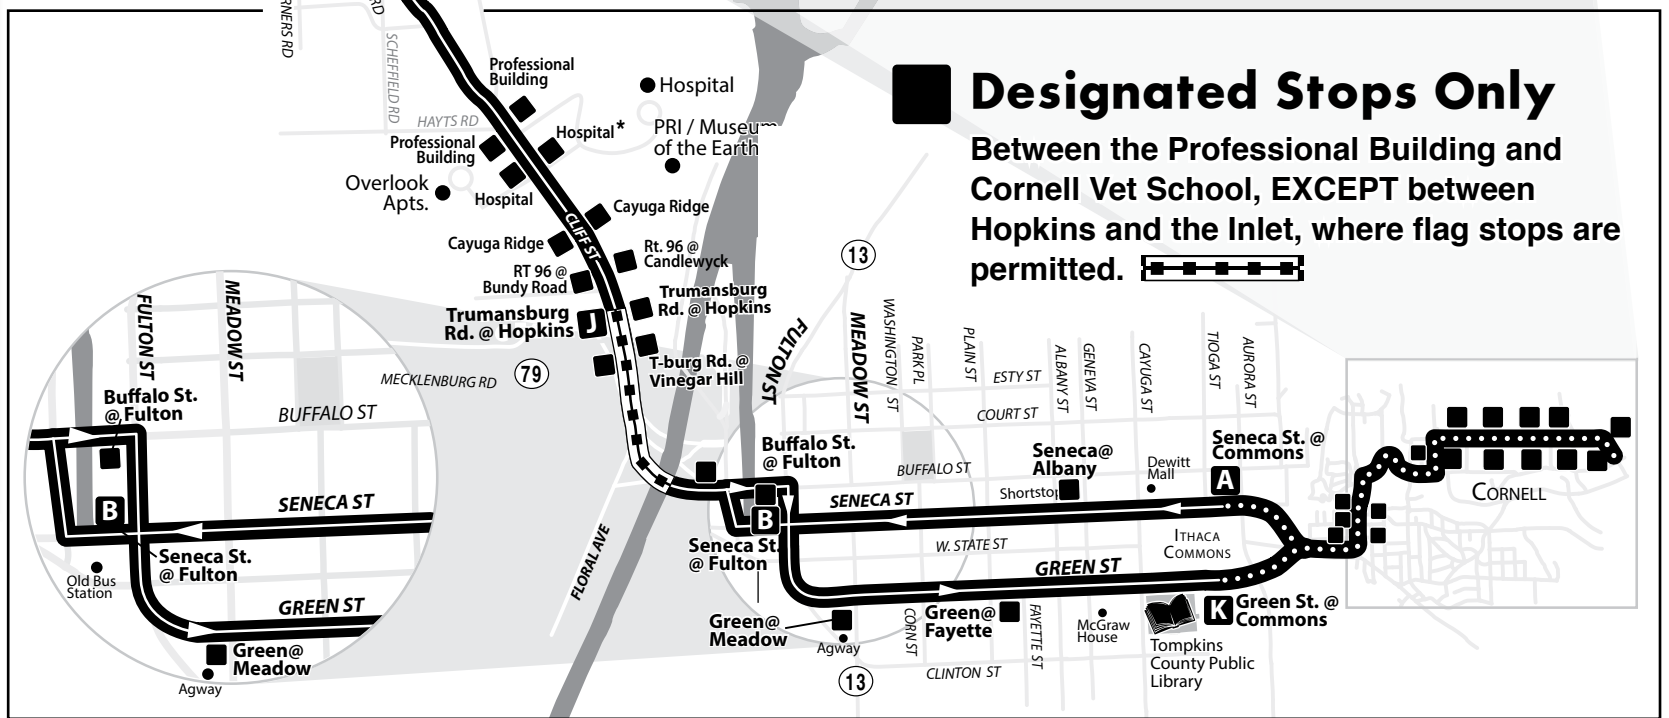

- ### LEGEND
- map not to scale
- A** Timepoint
 - Designated Stop
 - Select Service Only. Please see schedule.
 - Point of Interest
 - D** indicates drop off only. Passengers wanting to exit bus will need to ask driver to stop
 - P** indicates bus will serve Park & Ride
 - bus does not serve stop at this time interval

MONDAY - FRIDAY

Please read schedules from left to right.

Timing Changes: First 2 weekday trips depart 10 minutes earlier.

OUTBOUND

INBOUND

* The second outbound trip is demand drop-off only at the CMC.

Bold Type indicates PM times.

D* Note: Demand only stops may not show up in apps/trip planners. Please request a drop-off from driver.

LEGEND

map not to scale

- A** Timepoint
- Designated Stop
- Select Service Only. Please see schedule.
- Point of Interest
- D** indicates drop off only. Passengers wanting to exit bus will need to ask driver to stop
- (P)** indicates bus will serve Park & Ride
- bus does not serve stop at this time interval

Bold Type indicates PM times.

SATURDAY & SUNDAY

Please read schedules from left to right.

OUTBOUND

INBOUND

	Green @ Commons	Seneca St. @ Commons	Seneca @ Fulton	Jacksonville Post Office	Trumansburg Central School	Juniper Manor	Aubles Trailer Park	Aubles Trailer Park	Trumansburg Central School	Trumansburg Rd. @ Hopkins	Green St. @ Commons			
	H	A	B	C	D	F	E	E	F	D	C	G	H	
	7:25 A	7:27 A	7:30 A	7:42 A	7:47 A	D	7:52 A		7:55 A	7:58 A	8:04 A	8:09 A	8:16 A	8:24 A
	10:55 A	10:57 A	11:00 A	11:14 A	11:19 A	D	11:24 A		11:27 A	11:30 A	11:36 A	11:41 A	11:48 A	11:56 A
	2:00 P	2:02 P	2:05 P	2:19 P	2:24 P	D	2:29 P		2:34 P	2:37 P	2:43 P	2:48 P	2:55 P	3:03 P
	7:00 P	7:02 P	7:05 P	7:19 P	7:24 P	D	7:29 P		7:30 P	-	7:34 P	7:39 P	7:45 P	7:54 P