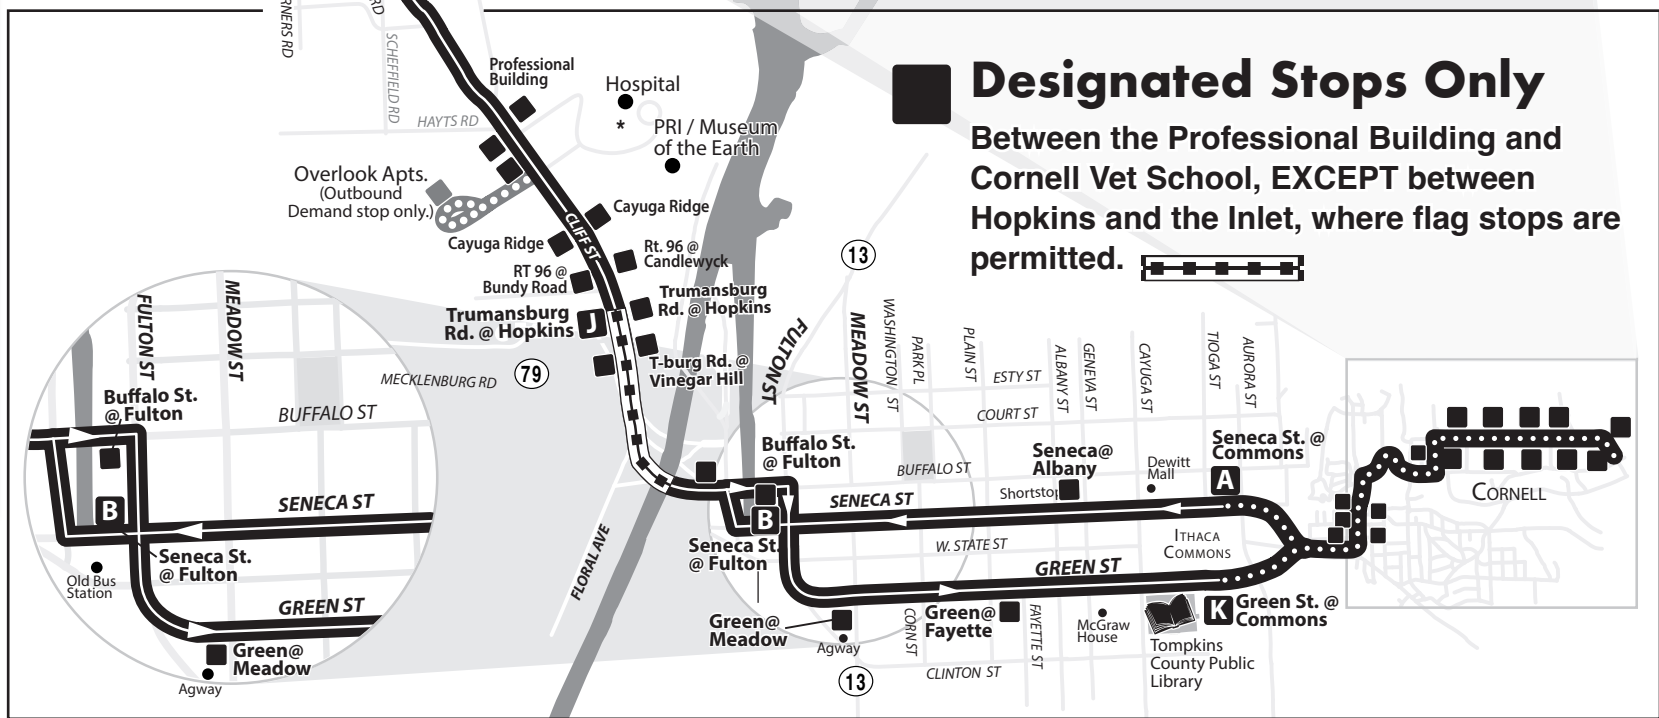

P TRUMANSBURG Park & Ride
 Served Inbound in the AM
 Outbound in the PM

LEGEND
 map not to scale

- A** Timepoint
- Designated Stop
- Select Service Only. Please see schedule.
- Point of Interest
- D** indicates drop off only. Passengers wanting to exit bus will need to ask driver to stop
- P** indicates bus will serve Park & Ride
- bus does not serve stop at this time interval

MONDAY – FRIDAY *Please read schedules from left to right.*

Bold Type indicates PM times.

OUTBOUND										INBOUND											
Uris Hall Across Street		Seneca St. @ Commons		Seneca @ Fulton		Overlook Apartments		T-Burg Central School		T-Burg Park & Ride Ⓟ		T-Burg Park & Ride Ⓟ		T-Burg Central School		Trumansburg Rd. @ Hopkins		Uris Hall			
Vet School		Green St. @ Commons		Seneca @ Fulton		Jacksonville Post Office		Juniper Manor		Juniper Manor		Compass Manufactured Home Community		Juniper Manor		Jacksonville Post Office		Green St. @ Commons		Boyce Thompson Inst.	
R	S	K	A	B		C	D	E	P	F	F	P	E	G	H	J	K	M	O		
-	-	6:20 A	6:22 A	6:25 A	D	6:37 A	6:41 A	-	-	6:45 A	6:50 A	6:53 A	-	6:56 A	7:01 A	7:08 A	7:17 A	7:26 A	7:30 A		
-	-	-	7:45 A	7:48 A	D	8:01 A	8:06 A	-	-	8:12 A	8:15 A	8:18 A	-	8:21 A	8:26 A	8:34 A	8:44 A	8:53 A	8:57 A		
-	-	10:15 A	10:17 A	10:20 A	D	10:33 A	10:38 A	-	-	10:44 A	10:50 A	10:53 A	10:56 A	10:59 A	11:04 A	11:11 A	11:19 A*	bus continues to Cornell as route 37			
-	-	2:25 P	2:27 P	2:30 P	D	2:43 P	2:48 P	D	2:53 P	2:56 P	2:57 P	-	-	3:01 P	3:06 P	3:13 P	3:22 P*	*	* continues to Cornell as route 40		
4:35 P	4:39 P	-	4:48 P	4:52 P	D	5:06 P	5:11 P	D	5:15 P	5:18 P	5:24 P	-	-	5:28 P	5:33 P	5:40 P	5:49 P	-	-		
5:38 P	5:42 P	-	5:50 P	5:54 P	D	6:07 P	6:12 P	D	6:17 P	6:20 P	6:24 P	-	-	6:28 P	6:33 P	6:40 P	6:49 P*	*	* continues to Cornell as route 43		