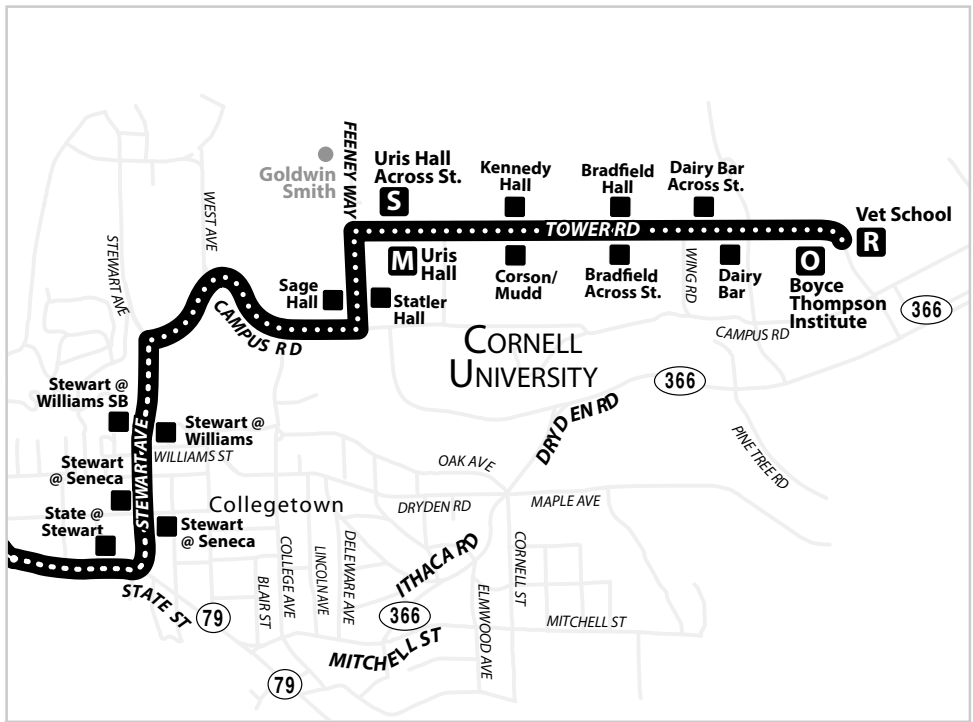

**Trumansburg Village: Designated Stops Only**  
 After Shur-Save see: [www.tcatabus.com](http://www.tcatabus.com) for details

**ROUTE 21**  
 MONDAY - SUNDAY  
 M T W R F Sa Su

**P** TRUMANSBURG Park & Ride  
 Served Inbound in the AM  
 Outbound in the PM

**Designated Stops Only**  
 Between the Professional Building and Cornell Vet School, EXCEPT between Hopkins and the Inlet, where flag stops are permitted.

**Timing changes. Weekday: 2:20 pm trip does not serve Cornell and departs slightly earlier from Green street. Last 2 weekday trips depart up to 10 minutes earlier.**

**Saturday & Sunday:  
First trip departs 10 minutes earlier.  
Route serves Juniper Manor inbound only.**

**Bold Type** indicates PM times.

## SATURDAY & SUNDAY

*Please read schedules from left to right.*

OUTBOUND						INBOUND					
Seneca St. @ Commons	Jacksonville Post Office	Aubles Trailer Park	Trumansburg Ctr. School	Trumansburg Rd. @ Hopkins	Green @ Commons	Seneca @ Fulton	Trumansburg Ctr. School	Juniper Manor	Jacksonville Post Office	Trumansburg Rd. @ Hopkins	Green St. @ Commons
K	A	B	C	D	F	F	E	G	H	J	K
7:15 A	7:17 A	7:20 A	7:32 A	7:37 A	7:42 A	7:45 A	7:48 A	7:54 A	7:59 A	8:06 A	8:14 A
10:55 A	10:57 A	11:00 A	11:14 A	11:19 A	11:24 A	11:27 A	11:30 A	11:36 A	11:41 A	11:48 A	11:56 A
2:00 P	2:02 P	2:05 P	2:19 P	2:24 P	2:29 P	2:34 P	2:37 P	2:43 P	2:48 P	2:55 P	3:03 P
7:00 P	7:02 P	7:05 P	7:19 P	7:24 P	7:29 P	7:30 P	-	7:34 P	7:39 P	7:45 P	7:54 P