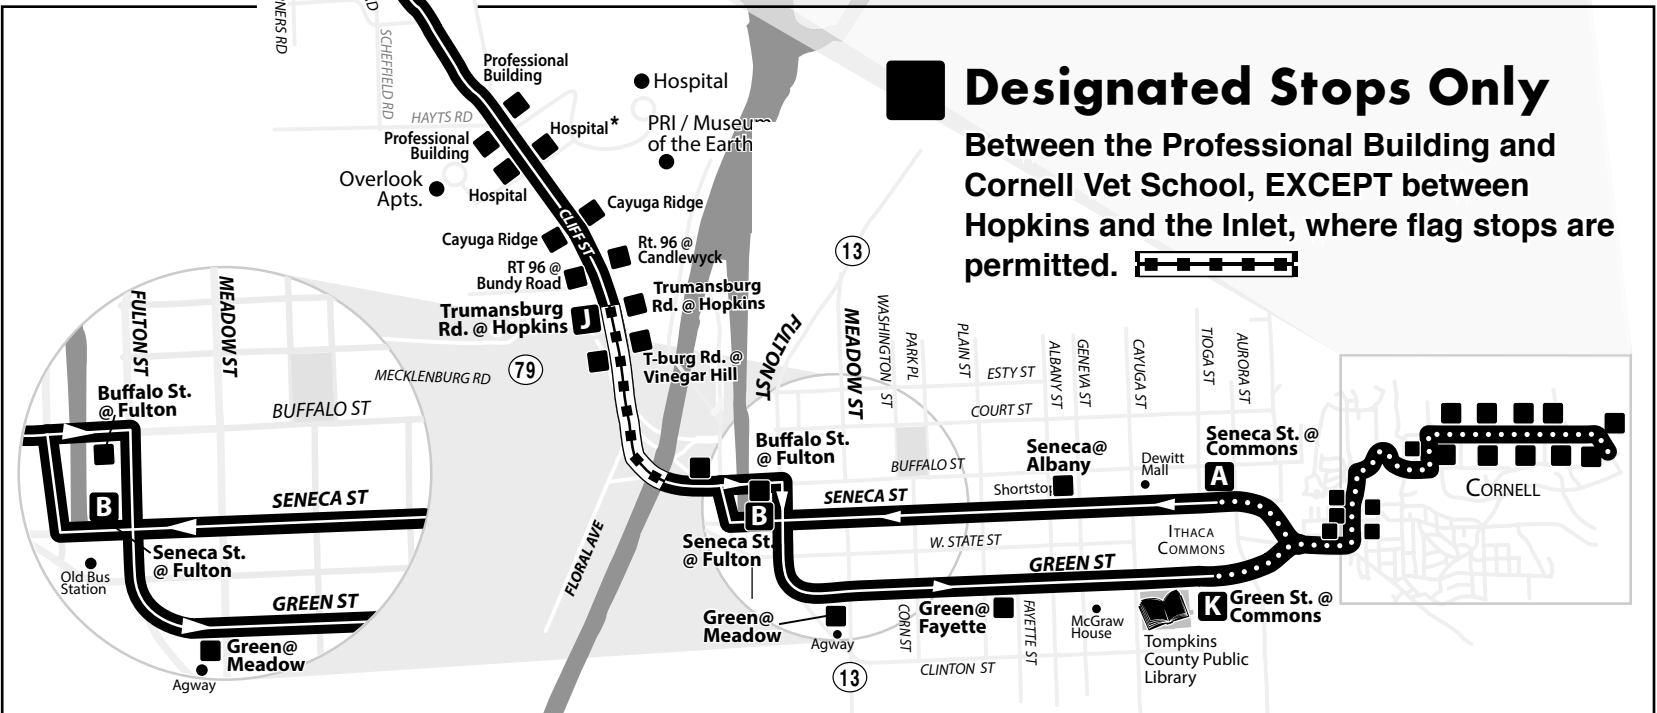

**Trumansburg Village: Designated Stops Only**  
 After Shur-Save see: [www.tcatabus.com](http://www.tcatabus.com) for details

**ROUTE 21**  
 MONDAY - SUNDAY  
 M T W R F Sa Su

**P** TRUMANSBURG Park & Ride  
 Served Inbound in the AM  
 Outbound in the PM

**LEGEND**

map not to scale

- A** Timepoint
- Designated Stop
- Select Service Only. Please see schedule.
- Point of Interest
- D** indicates drop off only. Passengers wanting to exit bus will need to ask driver to stop
- P** indicates bus will serve Park & Ride
- bus does not serve stop at this time interval

**Designated Stops Only**  
 Between the Professional Building and Cornell Vet School, EXCEPT between Hopkins and the Inlet, where flag stops are permitted.

**Timing changes. Weekday: 2:20 pm trip does not serve Cornell and departs slightly earlier from Green street. Last 2 weekday trips depart up to 10 minutes earlier.**

## SATURDAY & SUNDAY

*Please read schedules from left to right.*

OUTBOUND						INBOUND					
Seneca St. @ Commons	Jacksonville Post Office	Aubles Trailer Park	Trumansburg Ctr. School	Trumansburg Rd. @ Hopkins	Green @ Commons	Seneca @ Fulton	Trumansburg Ctr. School	Juniper Manor	Jacksonville Post Office	Trumansburg Rd. @ Hopkins	Green St. @ Commons
K	A	B	C	D	F	F	E	G	H	J	K
7:15 A	7:17 A	7:20 A	7:32 A	7:37 A	7:42 A	7:45 A	7:48 A	7:54 A	7:59 A	8:06 A	8:14 A
10:55 A	10:57 A	11:00 A	11:14 A	11:19 A	11:24 A	11:27 A	11:30 A	11:36 A	11:41 A	11:48 A	11:56 A
2:00 P	2:02 P	2:05 P	2:19 P	2:24 P	2:29 P	2:34 P	2:37 P	2:43 P	2:48 P	2:55 P	3:03 P
7:00 P	7:02 P	7:05 P	7:19 P	7:24 P	7:29 P	7:30 P	-	7:34 P	7:39 P	7:45 P	7:54 P