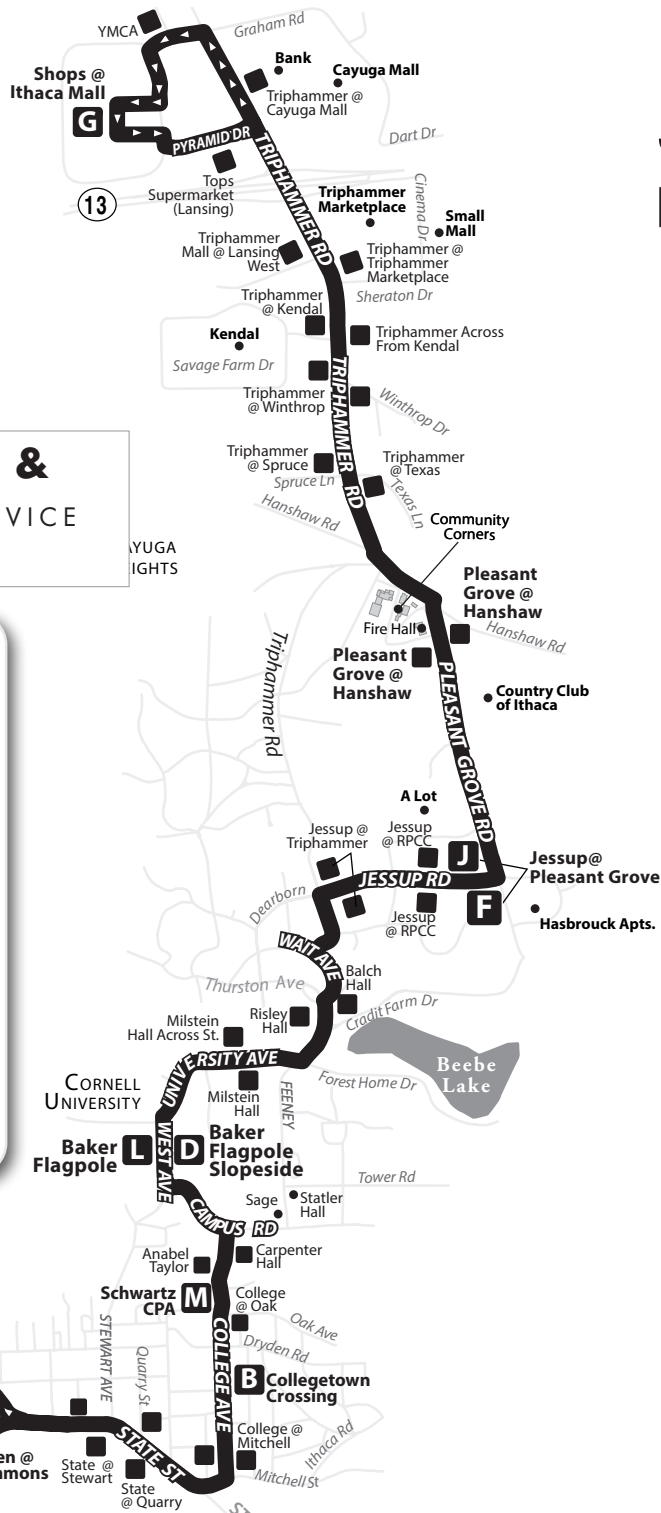

# ROUTE 30

MONDAY - SUNDAY

MTWRF Sa Su

**Designated Stops Only**

Effective October 22, 2023 through January 20, 2024

**Weekday SERVICE**  
Feeney Way / Rockefeller Hall

## LEGEND

map not to scale

- A** Timepoint
- Designated Stop
- Point of Interest
- \*** Indicates bus will serve Green Street
- bus does not serve stop at this time interval
- D** Drop off Service Only. Passengers wanting to exit bus will need to ask driver to stop.

Bus Continues to Green Street \*

ROUTE  
**30**  
MONDAY - SUNDAY

**M T W R F Sa Su**

**Designated Stops Only**

**Saturday & Sunday SERVICE**  
West Campus

**LEGEND**  
map not to scale

- A** Timepoint
- Designated Stop
- Point of Interest
- \*** Indicates bus will serve Green Street
- bus does not serve stop at this time interval
- D** Drop off Service Only. Passengers wanting to exit bus will need to ask driver to stop.

**30 SUNDAY** Please read schedules from left to right.

**OUTBOUND**

Depart Seneca @ Commons | Collegetown Crossing | Jessup @ Pleasant Grove

Depart Green @ Commons | Baker Flagpole Slopeside | Shops at Ithaca Mall / Sears Arrive