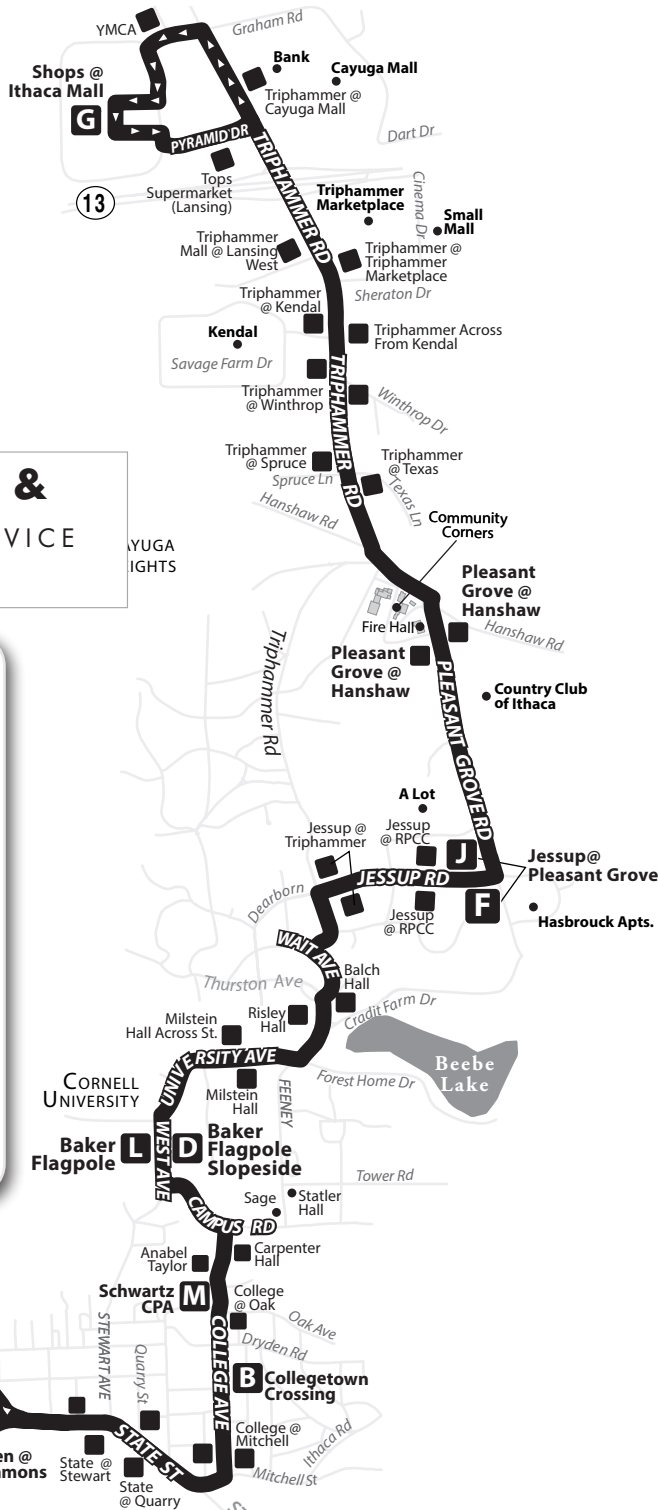

ROUTE
30
MONDAY - SUNDAY

MTWRF Sa Su

Designated Stops Only

Saturday & Sunday SERVICE
West Campus

LEGEND
map not to scale

- **A** Timepoint
- Designated Stop
- Point of Interest
- Indicates bus will serve Green Street
- bus does not serve stop at this time interval
- **D** Drop off Service Only. Passengers wanting to exit bus will need to ask driver to stop.

30 SATURDAY Please read schedules from left to right.

OUTBOUND

Depart Seneca @ Commons	Collegetown Crossing	Jessup @ Pleasant Grove	Depart Green @ Commons	Baker Flagpole Slopeside	Shops at Ithaca Mall / Sears Arrive
O	A	B	D	F	G
-	7:00 A	7:05 A	7:08 A	7:13 A	7:22 A
-	7:30 A	7:35 A	7:38 A	7:43 A	7:52 A
7:50 A	8:00 A	8:05 A	8:08 A	8:13 A	8:22 A
8:20 A	8:30 A	8:35 A	8:38 A	8:43 A	8:52 A
8:50 A	9:00 A	9:05 A	9:08 A	9:13 A	9:22 A
9:20 A	9:30 A	9:35 A	9:38 A	9:43 A	9:52 A
9:50 A	10:00 A	10:05 A	10:08 A	10:13 A	10:22 A
10:20 A	10:30 A	10:35 A	10:38 A	10:43 A	10:52 A
10:50 A	11:00 A	11:06 A	11:09 A	11:14 A	11:24 A
11:20 A	11:30 A	11:36 A	11:39 A	11:44 A	11:54 A
11:50 A	12:00 P	12:06 P	12:09 P	12:14 P	12:24 P
12:20 P	12:30 P	12:36 P	12:39 P	12:44 P	12:54 P
12:50 P	1:00 P	1:06 P	1:09 P	1:14 P	1:24 P
1:20 P	1:30 P	1:36 P	1:39 P	1:44 P	1:54 P
1:50 P	2:00 P	2:06 P	2:09 P	2:14 P	2:24 P
2:20 P	2:30 P	2:36 P	2:39 P	2:44 P	2:54 P
2:50 P	3:00 P	3:06 P	3:09 P	3:14 P	3:24 P
3:20 P	3:30 P	3:36 P	3:39 P	3:44 P	3:54 P
3:50 P	4:00 P	4:06 P	4:09 P	4:14 P	4:24 P
4:20 P	4:30 P	4:36 P	4:39 P	4:44 P	4:54 P
4:50 P	5:00 P	5:06 P	5:09 P	5:14 P	5:24 P
5:20 P	5:30 P	5:36 P	5:39 P	5:44 P	5:54 P
5:50 P	6:00 P	6:06 P	6:09 P	6:14 P	6:24 P
6:20 P	6:30 P	6:36 P	6:39 P	6:44 P	6:54 P
6:50 P	7:00 P	7:06 P	7:09 P	7:14 P	7:23 P
7:20 P	7:30 P	7:35 P	7:38 P	7:43 P	7:52 P
7:50 P	8:00 P	8:05 P	8:08 P	8:13 P	8:22 P
8:20 P	8:30 P	8:35 P	8:38 P	8:43 P	8:52 P
8:50 P	9:00 P	9:05 P	9:08 P	9:13 P	9:22 P
9:20 P	9:30 P	9:35 P	9:38 P	9:43 P	9:52 P
9:50 P	10:00 P	10:05 P	10:08 P	10:13 P	10:22 P

INBOUND

Jessup @ Pleasant Grove	Schwartz CPA	Green @ Commons	Depart Baker Flagpole	Arrive Seneca @ Commons	
G	J	L	M	O	A
7:30 A	7:37 A	7:42 A	7:45 A	7:50 A	*
8:00 A	8:07 A	8:12 A	8:15 A	8:20 A	*
8:30 A	8:37 A	8:42 A	8:45 A	8:50 A	*
9:00 A	9:07 A	9:12 A	9:15 A	9:20 A	*
9:30 A	9:37 A	9:42 A	9:45 A	9:50 A	*
10:00 A	10:07 A	10:12 A	10:15 A	10:20 A	*
10:30 A	10:37 A	10:42 A	10:45 A	10:50 A	*
11:00 A	11:07 A	11:12 A	11:15 A	11:20 A	*
11:30 A	11:37 A	11:42 A	11:45 A	11:50 A	*
12:00 P	12:07 P	12:12 P	12:15 P	12:20 P	*
12:30 P	12:37 P	12:42 P	12:45 P	12:50 P	*
1:00 P	1:07 P	1:12 P	1:15 P	1:20 P	*
1:30 P	1:37 P	1:42 P	1:45 P	1:50 P	*
2:00 P	2:07 P	2:12 P	2:15 P	2:20 P	*
2:30 P	2:37 P	2:42 P	2:45 P	2:50 P	*
3:00 P	3:07 P	3:12 P	3:15 P	3:20 P	*
3:30 P	3:37 P	3:42 P	3:45 P	3:50 P	*
4:00 P	4:07 P	4:12 P	4:15 P	4:20 P	*
4:30 P	4:37 P	4:42 P	4:45 P	4:50 P	*
5:00 P	5:07 P	5:12 P	5:15 P	5:20 P	*
5:30 P	5:37 P	5:42 P	5:45 P	5:50 P	*
6:00 P	6:07 P	6:12 P	6:15 P	6:20 P	*
6:30 P	6:37 P	6:42 P	6:45 P	6:50 P	*
7:00 P	7:07 P	7:12 P	7:15 P	7:20 P	*
7:30 P	7:37 P	7:42 P	7:45 P	7:50 P	*
8:00 P	8:07 P	8:12 P	8:15 P	8:20 P	*
8:30 P	8:37 P	8:42 P	8:45 P	8:50 P	*
9:00 P	9:07 P	9:12 P	9:15 P	9:20 P	*
9:30 P	9:37 P	9:42 P	9:45 P	9:50 P	*
10:00 P	10:07 P	10:12 P	10:15 P	10:20 P	-
-	-	-	-	-	-

Bus Continues to Green Street *