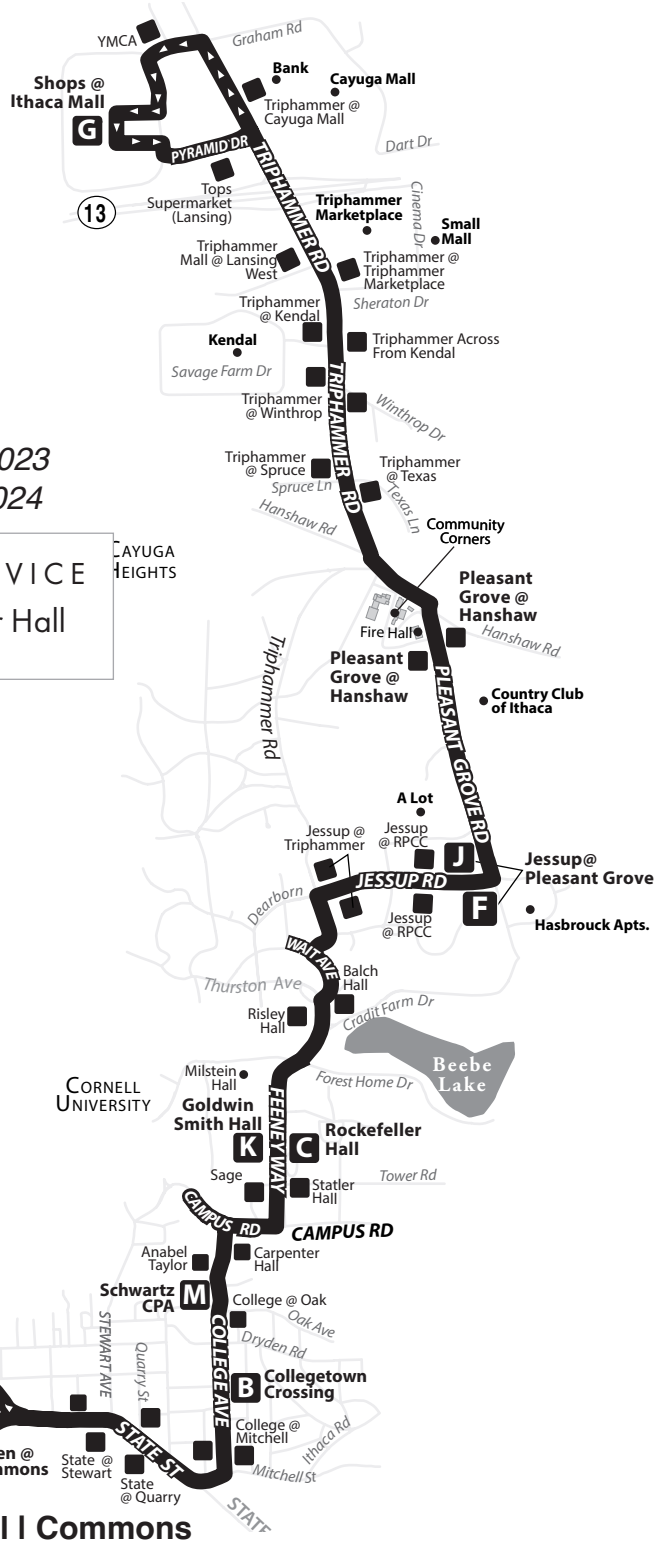

# ROUTE 30

MONDAY - SUNDAY

MTWRF Sa Su

**Designated Stops Only**

Effective October 22, 2023 through January 20, 2024

**Weekday SERVICE**  
Feeney Way / Rockefeller Hall

## LEGEND

map not to scale

- A** Timepoint
- Designated Stop
- Point of Interest
- \*** Indicates bus will serve Green Street
- bus does not serve stop at this time interval
- D** Drop off Service Only. Passengers wanting to exit bus will need to ask driver to stop.

# 30 MONDAY - FRIDAY

Please read schedules from left to right.

**30 SUNDAY** Please read schedules from left to right.

**OUTBOUND**

Depart Seneca @ Commons | Collegetown Crossing | Jessup @ Pleasant Grove

Depart Green @ Commons | Baker Flagpole Slopeside | Shops at Ithaca Mall / Sears Arrive