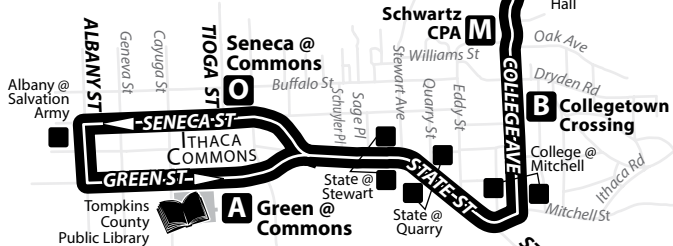

Designated Stops Only

ROUTE
30

MONDAY - SUNDAY

MTWRF Sa Su

Route 30 Weekend service operates during the academic year only. See route 70 for additional weekend service.

LEGEND

map not to scale

- A** Timepoint
- Point of Interest
- * Indicates bus will serve Green Street
- bus does not serve stop at this time interval

Effective February 7, 2021 through May 29, 2021

30 SATURDAY *Please read schedules from left to right.*

OUTBOUND

INBOUND

Depart Seneca @ Commons	Collegetown Crossing	Highland @ Wyckoff	Shops at Ithaca Mall / Sears Arrive	Highland @ Wyckoff	Schwartz CPA	Green @ Commons
Depart Green @ Commons	Rockefeller Hall	Triphammer @ Hanshaw	Triphammer @ Hanshaw	Goldwin Smith Hall	Arrive Seneca @ Commons	
O	A	B	C	D	E	J
—	8:45 A	8:50 A	8:55 A	8:58 A	9:02 A	9:11 A
9:37 A	9:45 A	9:50 A	9:55 A	9:58 A	10:02 A	10:11 A
—	10:15 A	10:20 A	10:25 A	10:28 A	10:32 A	10:41 A
10:37 A	10:45 A	10:50 A	10:55 A	10:58 A	11:02 A	11:11 A
11:07 A	11:15 A	11:20 A	11:25 A	11:28 A	11:32 A	11:41 A
11:37 A	11:45 A	11:50 A	11:55 A	11:58 A	12:02 P	12:11 P
12:07 P	12:15 P	12:20 P	12:25 P	12:28 P	12:32 P	12:41 P
12:37 P	12:45 P	12:50 P	12:55 P	12:58 P	1:02 P	1:11 P
1:07 P	1:15 P	1:20 P	1:25 P	1:28 P	1:32 P	1:41 P
1:37 P	1:45 P	1:50 P	1:55 P	1:58 P	2:02 P	2:11 P
2:07 P	2:15 P	2:20 P	2:25 P	2:28 P	2:32 P	2:41 P
2:37 P	2:45 P	2:50 P	2:55 P	2:58 P	3:02 P	3:11 P
3:07 P	3:15 P	3:20 P	3:25 P	3:28 P	3:32 P	3:41 P
3:37 P	3:45 P	3:50 P	3:55 P	3:58 P	4:02 P	4:11 P
4:07 P	4:15 P	4:20 P	4:25 P	4:28 P	4:32 P	4:41 P
4:37 P	4:45 P	4:50 P	4:55 P	4:58 P	5:02 P	5:11 P
5:07 P	5:15 P	5:20 P	5:25 P	5:28 P	5:32 P	5:41 P
5:37 P	5:45 P	5:50 P	5:55 P	5:58 P	6:02 P	6:11 P
6:07 P	6:15 P	6:20 P	6:25 P	6:28 P	6:32 P	6:41 P