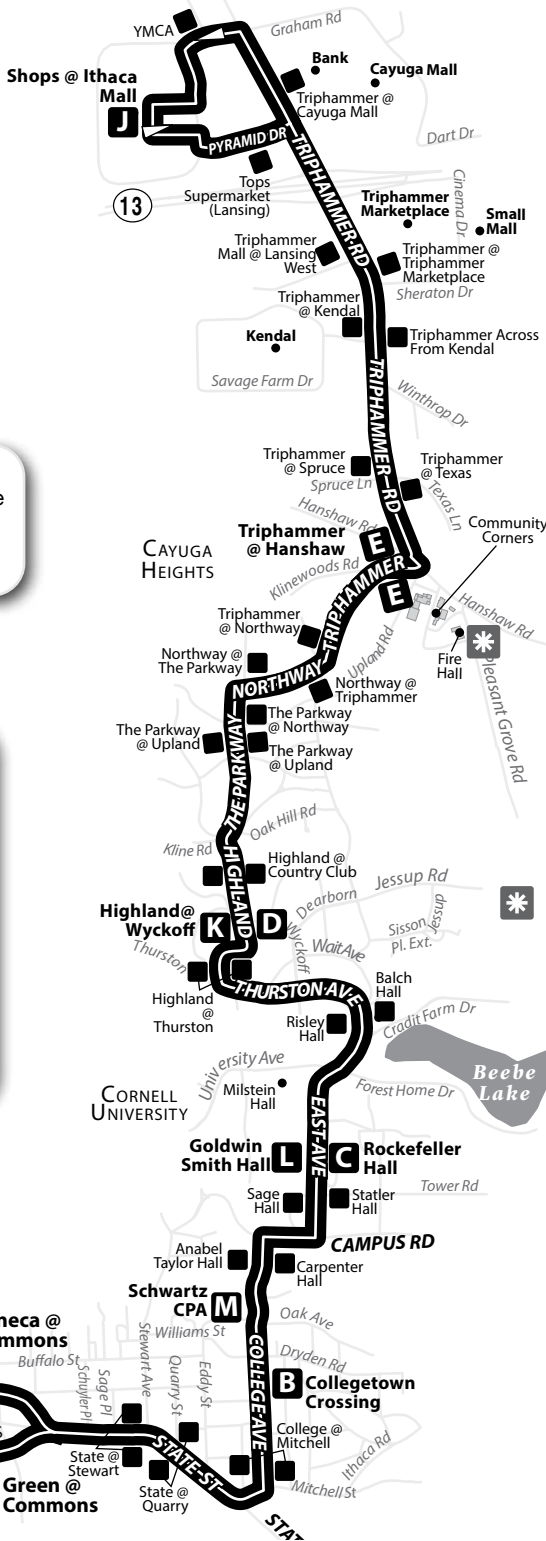

Effective February 7, 2021 through May 29, 2021

30 SATURDAY *Please read schedules from left to right.*

OUTBOUND

INBOUND

Depart Seneca @ Commons	Collegetown Crossing	Highland @ Wyckoff	Shops at Ithaca Mall / Sears Arrive	Highland @ Wyckoff	Schwartz CPA	Green @ Commons
Depart Green @ Commons	Rockefeller Hall	Triphammer @ Hanshaw	Triphammer @ Hanshaw	Goldwin Smith Hall	Arrive Seneca @ Commons	
O	A	B	C	D	E	J
—	8:45 A	8:50 A	8:55 A	8:58 A	9:02 A	9:11 A
9:37 A	9:45 A	9:50 A	9:55 A	9:58 A	10:02 A	10:11 A
—	10:15 A	10:20 A	10:25 A	10:28 A	10:32 A	10:41 A
10:37 A	10:45 A	10:50 A	10:55 A	10:58 A	11:02 A	11:11 A
11:07 A	11:15 A	11:20 A	11:25 A	11:28 A	11:32 A	11:41 A
11:37 A	11:45 A	11:50 A	11:55 A	11:58 A	12:02 P	12:11 P
12:07 P	12:15 P	12:20 P	12:25 P	12:28 P	12:32 P	12:41 P
12:37 P	12:45 P	12:50 P	12:55 P	12:58 P	1:02 P	1:11 P
1:07 P	1:15 P	1:20 P	1:25 P	1:28 P	1:32 P	1:41 P
1:37 P	1:45 P	1:50 P	1:55 P	1:58 P	2:02 P	2:11 P
2:07 P	2:15 P	2:20 P	2:25 P	2:28 P	2:32 P	2:41 P
2:37 P	2:45 P	2:50 P	2:55 P	2:58 P	3:02 P	3:11 P
3:07 P	3:15 P	3:20 P	3:25 P	3:28 P	3:32 P	3:41 P
3:37 P	3:45 P	3:50 P	3:55 P	3:58 P	4:02 P	4:11 P
4:07 P	4:15 P	4:20 P	4:25 P	4:28 P	4:32 P	4:41 P
4:37 P	4:45 P	4:50 P	4:55 P	4:58 P	5:02 P	5:11 P
5:07 P	5:15 P	5:20 P	5:25 P	5:28 P	5:32 P	5:41 P
5:37 P	5:45 P	5:50 P	5:55 P	5:58 P	6:02 P	6:11 P
6:07 P	6:15 P	6:20 P	6:25 P	6:28 P	6:32 P	6:41 P