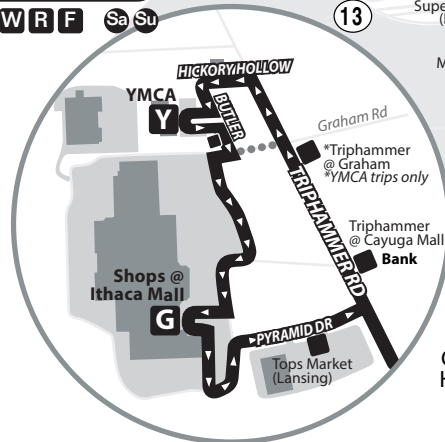

ROUTE  
**30**

MONDAY - SUNDAY

MTWRF Sa Su

this route stops at  
**Designated Stops Only**

MONDAY THROUGH FRIDAY

**LEGEND** map not to scale

- A** Timepoint
- Designated Stop
- Point of Interest
- \* Indicates bus will serve Green Street
- bus does not serve stop at this time interval

Bus Continues to Green Street \*