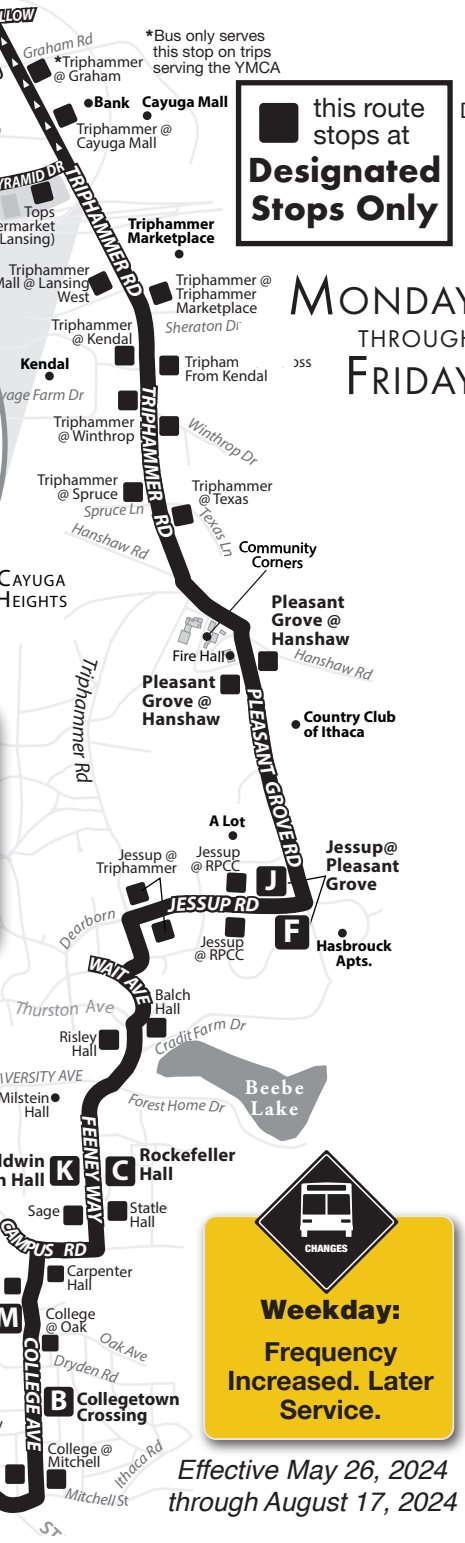

ROUTE  
**30**

MONDAY - SUNDAY

MTWRF Sa Su

this route stops at  
**Designated Stops Only**

MONDAY THROUGH FRIDAY

**LEGEND** map not to scale

- A** Timepoint
- Designated Stop
- Point of Interest
- \* Indicates bus will serve Green Street
- bus does not serve stop at this time interval