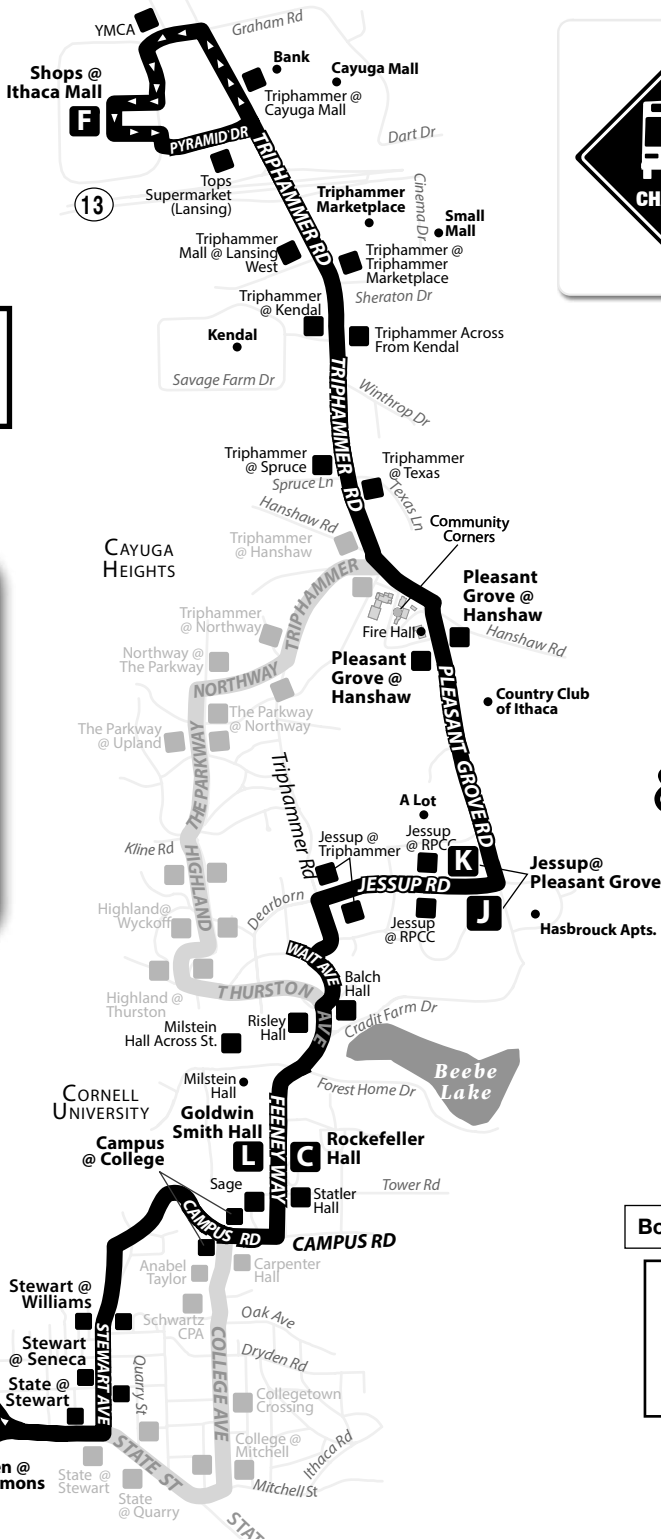

ROUTE
30

MONDAY - SUNDAY

MTWRF Sa Su

**Designated
Stops Only**

LEGEND

map not to scale

A Timepoint

● Point of Interest

* Indicates bus will serve Green Street

— bus does not serve stop at this time interval

Routing Change: Rerouting on Jessup and Pleasant Grove. **COLLEGE AVE DETOUR:** bus will use Stewart Ave instead of College Ave. See Route 31 / 41 for service to Highland and The Parkway.

Frequency change. 15 min frequency on weekdays and 30 min frequency on weekends.

30 WEEKEND

OUTBOUND

INBOUND

Depart Green @ Commons Jessup @ Pleasant Grove

Jessup @ Pleasant Grove Arrive Seneca @ Commons

Depart Seneca @ Commons Rockefeller Hall Shops at Ithaca Mall / Sears Arrive Goldwin Smith Hall

SATURDAY & SUNDAY

Bold Type indicates PM times.

SATURDAY ONLY

7:48 P	8:00 P	8:08 P	8:12 P	8:22 P	8:28 P	8:35 P	8:40 P	8:48 P
8:18 P	8:30 P	8:38 P	8:42 P	8:52 P	8:58 P	9:05 P	9:10 P	9:18 P
9:18 P	9:30 P	9:38 P	9:42 P	9:52 P	9:58 P	10:05 P	10:10 P	10:18 P
10:18 P	10:30 P	10:38 P	10:42 P	10:52 P	10:58 P	11:05 P	11:10 P	11:18 P
11:18 P	11:30 P	11:38 P	11:42 P	11:52 P	-	-	-	-