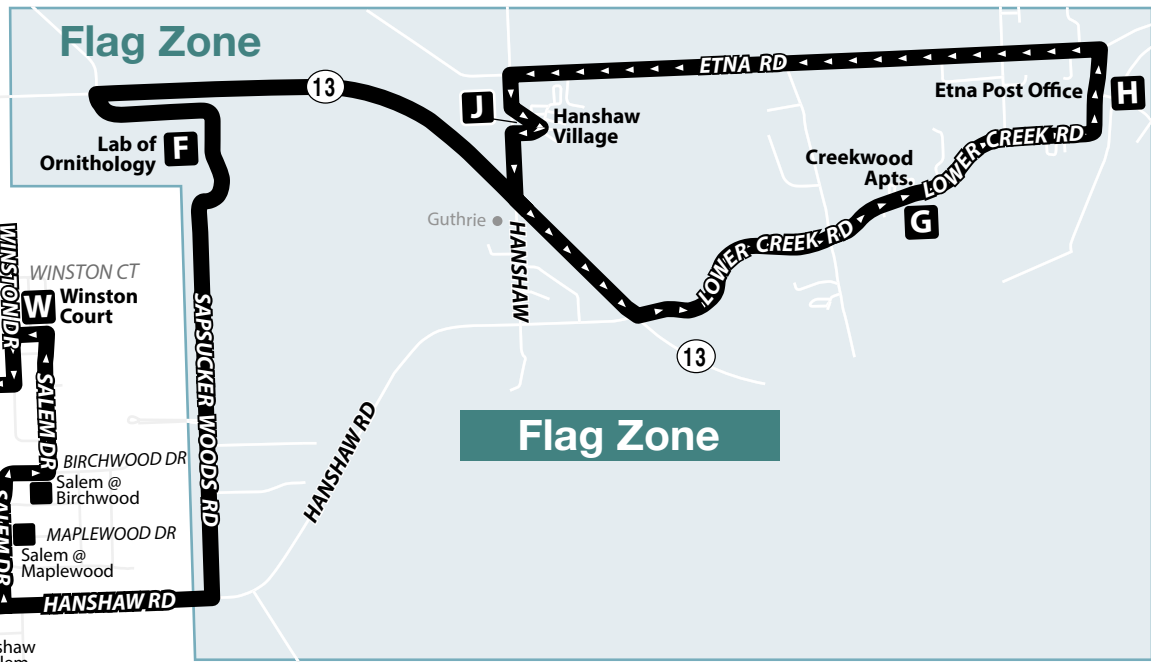

ROUTE 31/41

MONDAY - FRIDAY

Designated Stops Only (except within flag zone)

Please see route 77 schedules for Weekend Service to Winston Court

MTWRF
☀️🌙

31 / 41 MONDAY - FRIDAY

Please read schedules from left to right.

Routing Change:
Route COMBINED with route 41 to make route 31-41. Hourly service on weekdays only. See route 32 for service to Convenient Care.

LOOP																						
Rockefeller Hall	Triphammer @ Hanshaw	Lab of Ornithology	Etna Post Office	Lab of Ornithology	Triphammer @ Hanshaw	Goldwin Smith Hall																
Gates Hall	Highland @ Wyckoff	Winston Court	Creekwood Apts.	Hanshaw Village	Winston Court	Highland @ Wyckoff	Gates Hall	A	B	C	D	W	F	G	H	J	F	W	K	L	N	A
-	-	-	-	-	-	-	-	-	-	-	-	-	-	7:02 A	7:04 A	7:10 A	7:15 A	7:20 A	7:26 A	7:30 A	7:33 A	7:36 A
7:40 A	7:42 A	7:45 A	7:49 A	-	7:55 A	8:02 A	8:04 A	8:10 A	8:15 A	8:20 A	8:26 A	8:30 A	8:33 A	8:36 A								
8:40 A	8:42 A	8:45 A	8:49 A	-	8:55 A	9:02 A	9:04 A	9:10 A	9:15 A	9:20 A	9:26 A	9:30 A	9:33 A	9:36 A								
9:40 A	9:42 A	9:45 A	9:49 A	-	9:55 A	10:02 A	10:04 A	10:10 A	10:15 A	10:20 A	10:26 A	10:30 A	10:33 A	10:36 A								
10:40 A	10:42 A	10:45 A	10:49 A	-	10:55 A	11:02 A	11:04 A	11:10 A	11:15 A	11:20 A	11:26 A	11:30 A	11:33 A	11:36 A								
11:40 A	11:42 A	11:45 A	11:49 A	-	11:55 A	12:02 P	12:04 P	12:10 P	12:15 P	12:20 P	12:26 P	12:30 P	12:33 P	12:36 P								
12:40 P	12:42 P	12:45 P	12:49 P	-	12:55 P	1:02 P	1:04 P	1:10 P	1:15 P	1:20 P	1:26 P	1:30 P	1:33 P	1:36 P								
1:40 P	1:42 P	1:45 P	1:49 P	1:55 P	2:00 P	2:07 P	2:09 P	2:15 P	2:20 P	-	2:26 P	2:30 P	2:33 P	2:36 P								
2:40 P	2:42 P	2:45 P	2:49 P	2:55 P	3:00 P	3:07 P	3:09 P	3:15 P	3:20 P	-	3:26 P	3:30 P	3:33 P	3:36 P								
3:40 P	3:42 P	3:45 P	3:49 P	3:55 P	4:00 P	4:07 P	4:09 P	4:15 P	4:20 P	-	4:26 P	4:30 P	4:33 P	4:36 P								
4:40 P	4:42 P	4:45 P	4:49 P	4:55 P	5:00 P	5:07 P	5:09 P	5:15 P	5:20 P	-	5:26 P	5:30 P	5:33 P	5:36 P								
5:40 P	5:42 P	5:45 P	5:49 P	5:55 P	6:00 P	6:07 P	6:09 P	6:15 P	6:20 P	-	6:26 P	6:30 P	6:33 P	6:36 P								
6:40 P	6:42 P	6:45 P	6:49 P	6:55 P	7:00 P	7:07 P	7:09 P	7:15 P	7:20 P	-	7:26 P	7:30 P	7:33 P	7:36 P								
7:40 P	7:42 P	7:45 P	7:49 P	7:55 P	8:00 P	8:07 P	8:09 P	8:15 P	-	-	-	-	-	-								

Bold Type indicates PM times.