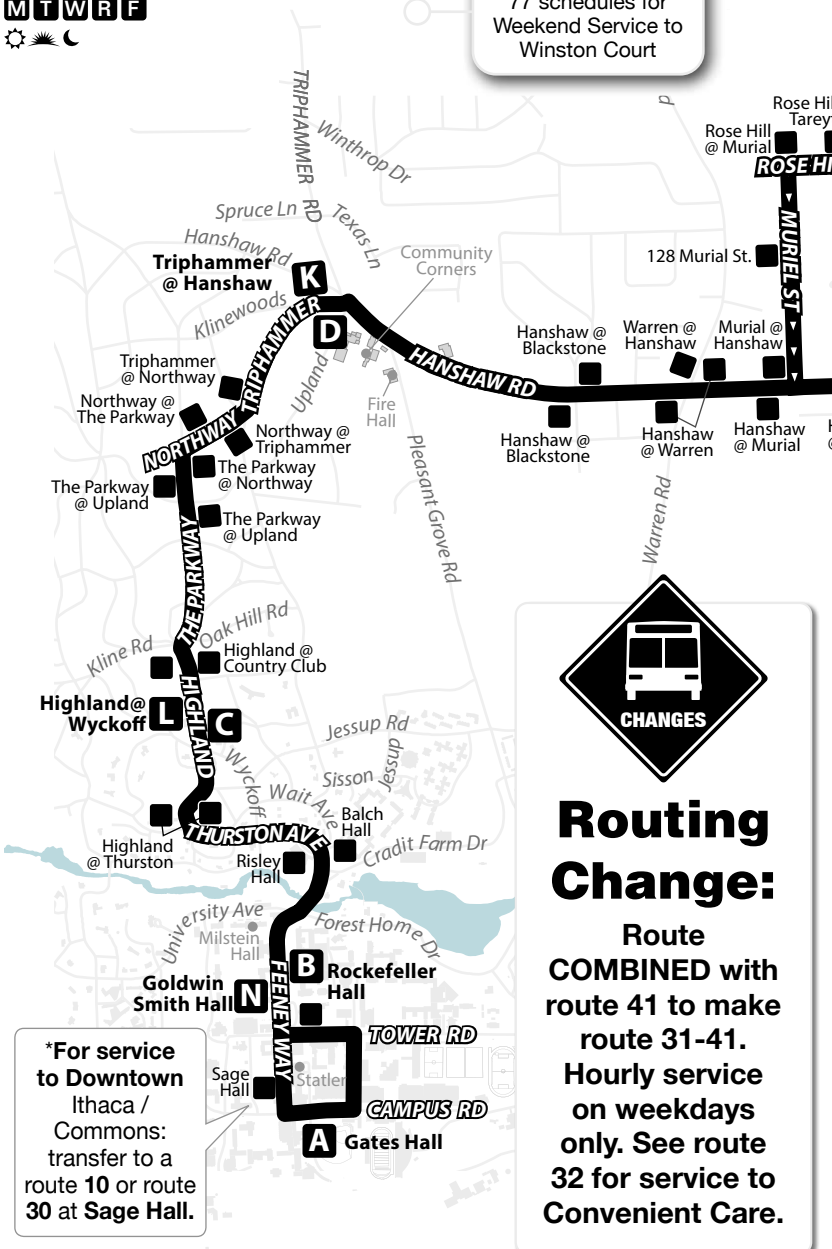

ROUTE 31/41

MONDAY - FRIDAY

Designated Stops Only (except within flag zone)

Please see route 77 schedules for Weekend Service to Winston Court

MTWRF
☀️🌙

31 / 41 MONDAY - FRIDAY

Please read schedules from left to right.

Routing Change:
Route COMBINED with route 41 to make route 31-41. Hourly service on weekdays only. See route 32 for service to Convenient Care.

LOOP																						
Rockefeller Hall	Triphammer @ Hanshaw	Lab of Ornithology	Etna Post Office	Lab of Ornithology	Triphammer @ Hanshaw	Goldwin Smith Hall																
Gates Hall	Highland @ Wyckoff	Winston Court	Creekwood Apts.	Hanshaw Village	Winston Court	Highland @ Wyckoff	Gates Hall	A	B	C	D	W	F	G	H	J	F	W	K	L	N	A
-	-	-	-	-	-	-	-	-	-	-	-	-	-	7:02 A	7:04 A	7:10 A	7:15 A	7:20 A	7:26 A	7:30 A	7:33 A	7:36 A
7:40 A	7:42 A	7:45 A	7:49 A	-	7:55 A	8:02 A	8:04 A	8:10 A	8:15 A	8:20 A	8:26 A	8:30 A	8:33 A	8:36 A								
8:40 A	8:42 A	8:45 A	8:49 A	-	8:55 A	9:02 A	9:04 A	9:10 A	9:15 A	9:20 A	9:26 A	9:30 A	9:33 A	9:36 A								
9:40 A	9:42 A	9:45 A	9:49 A	-	9:55 A	10:02 A	10:04 A	10:10 A	10:15 A	10:20 A	10:26 A	10:30 A	10:33 A	10:36 A								
10:40 A	10:42 A	10:45 A	10:49 A	-	10:55 A	11:02 A	11:04 A	11:10 A	11:15 A	11:20 A	11:26 A	11:30 A	11:33 A	11:36 A								
11:40 A	11:42 A	11:45 A	11:49 A	-	11:55 A	12:02 P	12:04 P	12:10 P	12:15 P	12:20 P	12:26 P	12:30 P	12:33 P	12:36 P								
12:40 P	12:42 P	12:45 P	12:49 P	-	12:55 P	1:02 P	1:04 P	1:10 P	1:15 P	1:20 P	1:26 P	1:30 P	1:33 P	1:36 P								
1:40 P	1:42 P	1:45 P	1:49 P	1:55 P	2:00 P	2:07 P	2:09 P	2:15 P	2:20 P	-	2:26 P	2:30 P	2:33 P	2:36 P								
2:40 P	2:42 P	2:45 P	2:49 P	2:55 P	3:00 P	3:07 P	3:09 P	3:15 P	3:20 P	-	3:26 P	3:30 P	3:33 P	3:36 P								
3:40 P	3:42 P	3:45 P	3:49 P	3:55 P	4:00 P	4:07 P	4:09 P	4:15 P	4:20 P	-	4:26 P	4:30 P	4:33 P	4:36 P								
4:40 P	4:42 P	4:45 P	4:49 P	4:55 P	5:00 P	5:07 P	5:09 P	5:15 P	5:20 P	-	5:26 P	5:30 P	5:33 P	5:36 P								
5:40 P	5:42 P	5:45 P	5:49 P	5:55 P	6:00 P	6:07 P	6:09 P	6:15 P	6:20 P	-	6:26 P	6:30 P	6:33 P	6:36 P								
6:40 P	6:42 P	6:45 P	6:49 P	6:55 P	7:00 P	7:07 P	7:09 P	7:15 P	7:20 P	-	7:26 P	7:30 P	7:33 P	7:36 P								
7:40 P	7:42 P	7:45 P	7:49 P	7:55 P	8:00 P	8:07 P	8:09 P	8:15 P	-	-	-	-	-	-								

Bold Type indicates PM times.