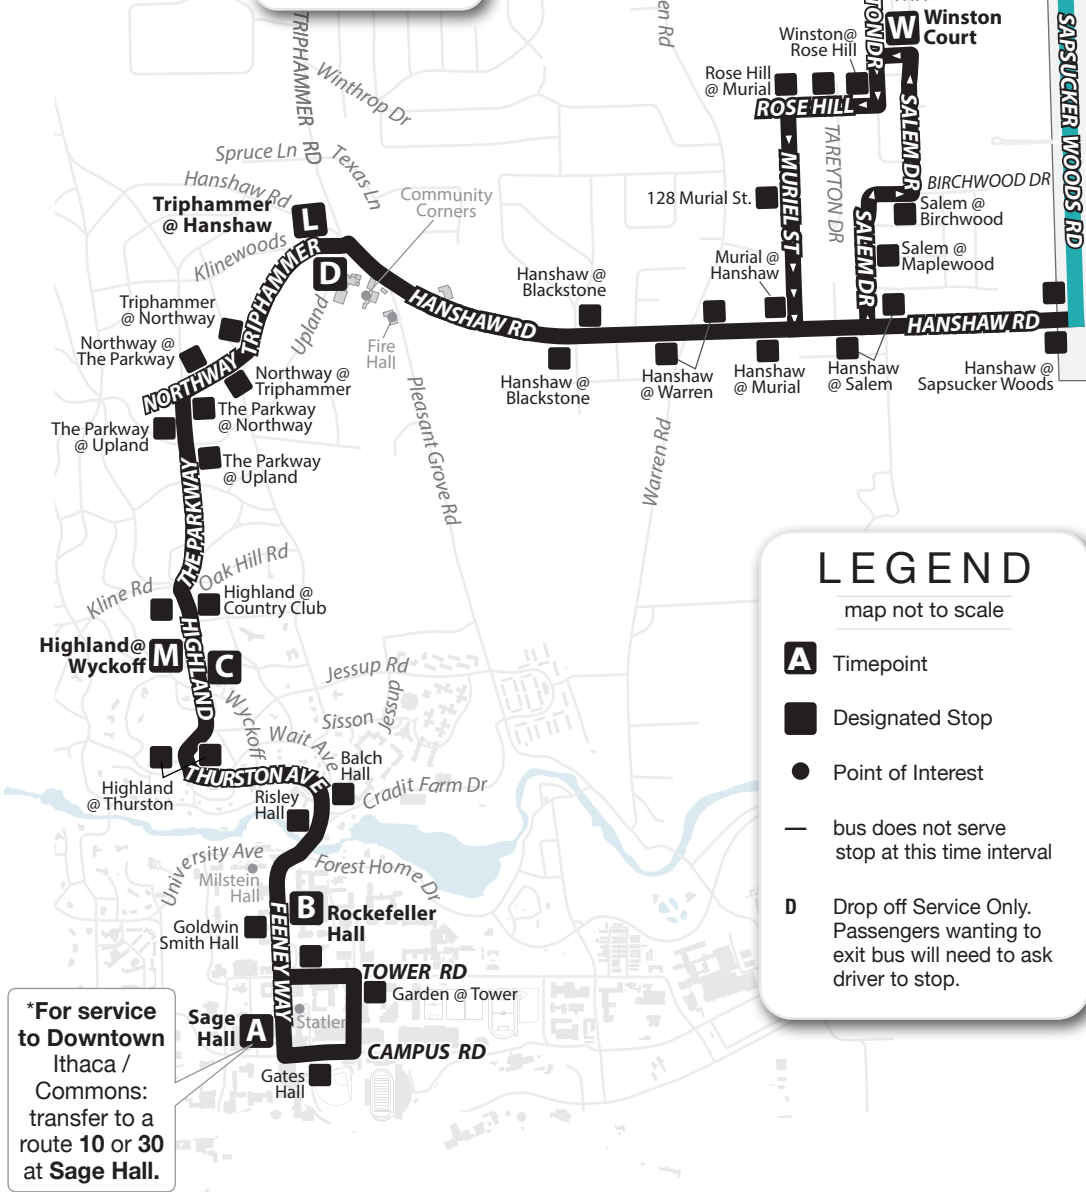

ROUTE
31

MONDAY - FRIDAY

MTWRF

Please see route 77 schedules for Weekend Service to Winston Court

*For service to Downtown Ithaca / Commons: transfer to a route 10 or 30 at Sage Hall.

LEGEND

map not to scale

- **A** Timepoint
- **■** Designated Stop
- **●** Point of Interest
- bus does not serve stop at this time interval
- **D** Drop off Service Only. Passengers wanting to exit bus will need to ask driver to stop.