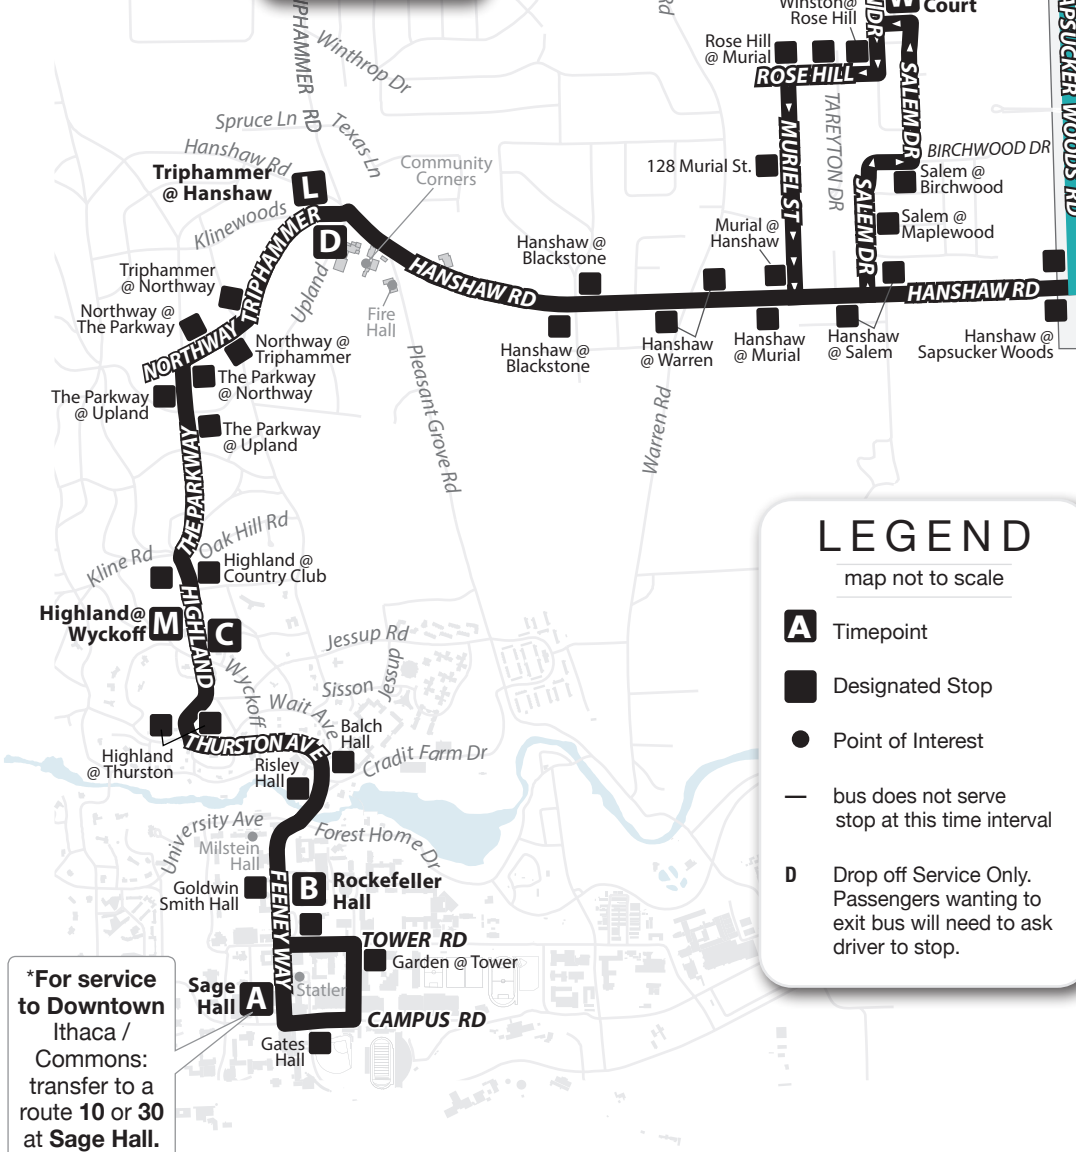

**Designated Stops Only** ■  
(except within flag zone)

Please see route 77 schedule for Weekend Service to Winston Court and Hanshaw Village.

**Bold Type** indicates PM times.

ROUTE  
**31**

MONDAY - FRIDAY

MTWRF  
☀️ 🌙

**Designated Stops Only** ■  
(except within flag zone)

Please see route 77 schedules for Weekend Service to Winston Court and Hanshaw Village

\*For service to Downtown Ithaca / Commons: transfer to a route 10 or 30 at Sage Hall.

### LEGEND

map not to scale

- A** Timepoint
- Designated Stop
- Point of Interest
- bus does not serve stop at this time interval
- D** Drop off Service Only. Passengers wanting to exit bus will need to ask driver to stop.