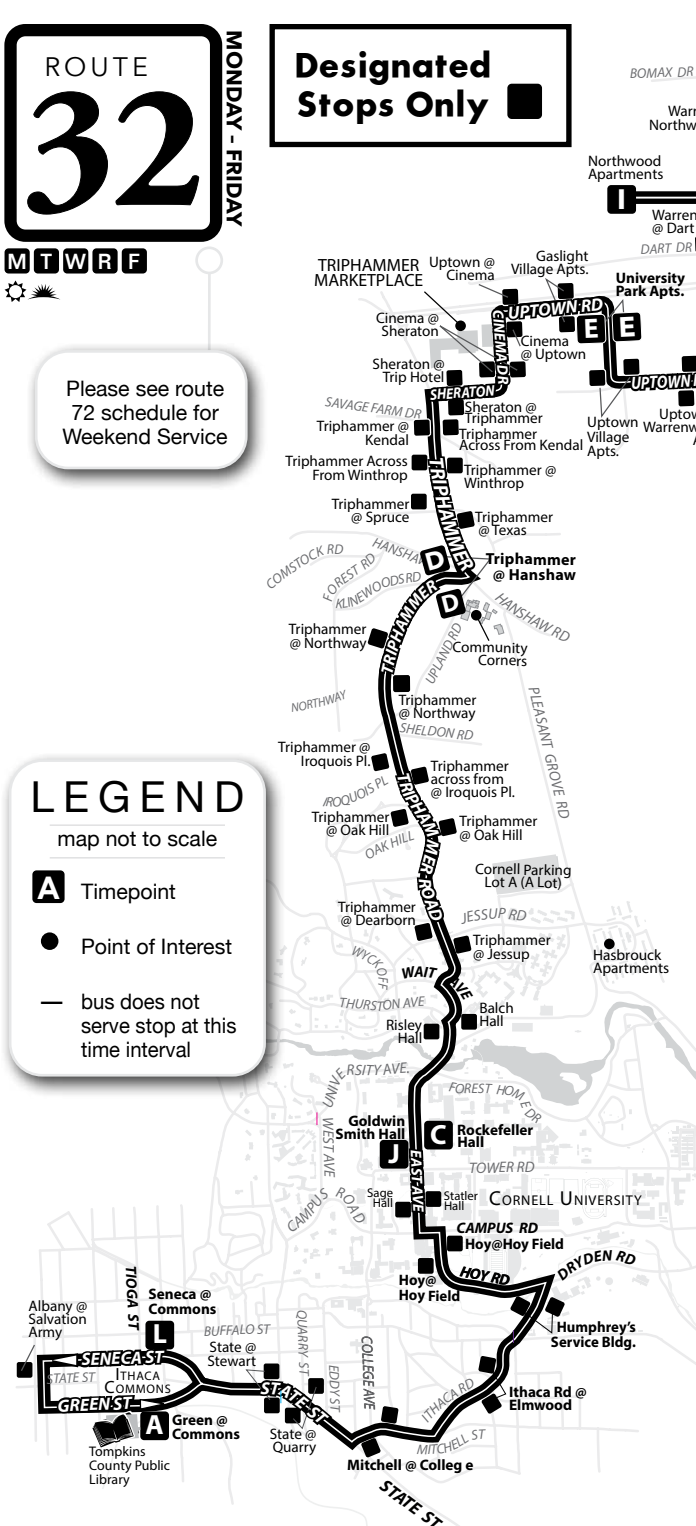

● Point of Interest

— bus does not serve stop at this time interval

**One-Seat Ride to Shopping!**

Our system features linked routes. Most route 32 & route 72 trips continue on as route 15 to form a one-seat ride to Walmart, Wegmans, & Tops. This means the bus changes its route sign, and you just stay on the bus, no transferring required! Look for one-seat rides denoted by the ➡ sign.

Timing adjustment to first trip.

8:10 AM inbound trip from Northwood added.

8:44 PM Inbound trip from airport removed.

**32 MONDAY - FRIDAY**

Please read schedules from left to right.

Bold Type indicates PM times.

**INBOUND**

Airport Depart	Northwood Apts.	Triphammer @ Hanshaw	Seneca @ Commons	One-Seat Ride to SW Shopping
Langmuir Lab	University Park Apts.	Goldwin Smith Hall	Green @ Commons	Continues as Route #
<b>H</b>	<b>G</b>	<b>I</b>	<b>E</b>	<b>D</b>
<b>J</b>	<b>L</b>	<b>A</b>		
7:47 A	7:50 A	7:54 A	7:59 A	8:06 A
8:10 A	8:14 A	8:19 A	8:26 A	8:38 A
8:47 A	8:50 A	8:54 A	8:59 A	9:06 A
9:47 A	9:50 A	9:54 A	9:59 A	10:06 A
10:47 A	10:50 A	10:54 A	10:59 A	11:06 A
11:47 A	11:50 A	11:54 A	11:59 A	<b>12:06 P</b>
12:44 P	12:47 P	12:50 P	12:54 P	12:59 P
1:44 P	1:47 P	1:50 P	1:54 P	1:59 P
2:44 P	2:47 P	2:50 P	2:54 P	2:59 P
3:44 P	3:47 P	3:50 P	3:54 P	3:59 P
4:44 P	4:47 P	4:50 P	4:54 P	4:59 P
5:44 P	5:47 P	5:50 P	5:54 P	5:59 P
6:44 P	6:47 P	6:50 P	6:54 P	6:59 P
7:44 P	7:47 P	7:50 P	7:54 P	7:59 P