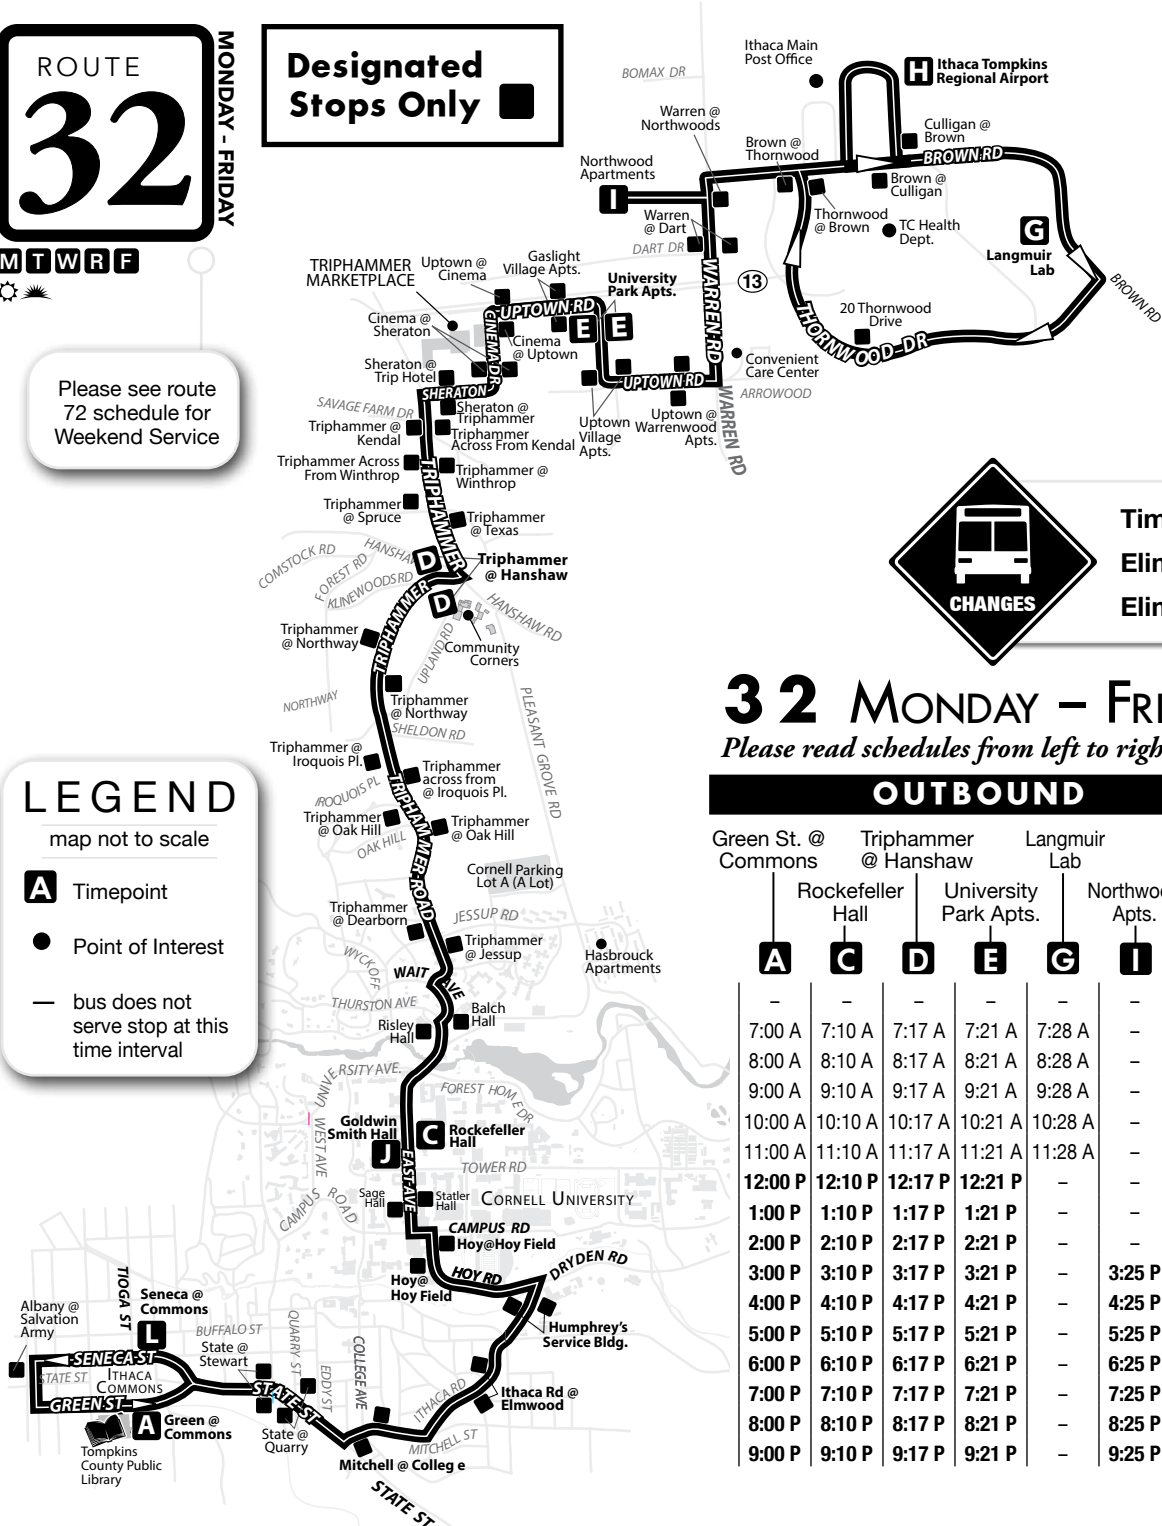

One-Seat Ride to  
Shopping!

Our system features linked routes. Most route 32 & route 72 trips continue on as route 15 to form a one-seat ride to Walmart, Wegmans, & Tops. This means the bus changes its route sign, and you just stay on the bus, no transferring required! Look for one-seat rides denoted by the ➡ sign.

INBOUND

Airport Depart	Northwood Apts.	Triphammer @ Hanshaw	Seneca @ Commons	One-Seat Ride to SW Shopping				
H	G	I	E	D	J	L	A	
-	-	7:30 A	7:34 A	7:39 A	7:46 A	7:57 A	8:01 A	43
7:47 A	-	7:50 A	7:54 A	7:59 A	8:06 A	8:18 A	-	➡ 15
8:47 A	-	8:50 A	8:54 A	8:59 A	9:06 A	9:18 A	-	➡ 15
9:47 A	-	9:50 A	9:54 A	9:59 A	10:06 A	10:18 A	-	➡ 15
10:47 A	-	10:50 A	10:54 A	10:59 A	11:06 A	11:18 A	-	➡ 15
11:47 A	-	11:50 A	11:54 A	11:59 A	12:06 P	12:18 P	-	➡ 15
12:44 P	12:47 P	12:50 P	12:54 P	12:59 P	1:06 P	1:18 P	-	➡ 15
1:44 P	1:47 P	1:50 P	1:54 P	1:59 P	2:06 P	2:18 P	-	➡ 15
2:44 P	2:47 P	2:50 P	2:54 P	2:59 P	3:06 P	3:18 P	-	➡ 15
3:44 P	3:47 P	3:50 P	3:54 P	3:59 P	4:06 P	4:18 P	-	➡ 15
4:44 P	4:47 P	4:50 P	4:54 P	4:59 P	5:06 P	5:18 P	-	➡ 15
5:44 P	5:47 P	5:50 P	5:54 P	5:59 P	6:06 P	6:18 P	-	➡ 15
6:44 P	6:47 P	6:50 P	6:54 P	6:59 P	7:06 P	7:18 P	-	➡ 15
7:44 P	7:47 P	7:50 P	7:54 P	7:59 P	8:06 P	8:18 P	-	➡ 15
8:44 P	8:47 P	8:50 P	8:54 P	8:59 P	9:06 P	9:18 P	-	➡ 17
-	-	-	-	-	-	-	-	-