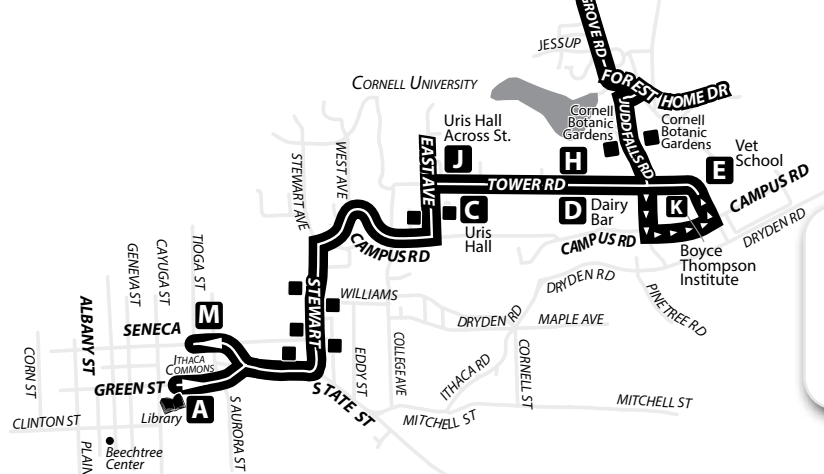

ROUTE 37

MONDAY - FRIDAY

MTWRF

Please see route 77 schedule for Weekend Service

Second Outbound trip stops at BTI

MONDAY - FRIDAY OUTBOUND

Green @ Commons	Uris Hall	Boyce Thompson Inst.	Village Solars	Lansing Town Hall	Springbrook @ Farrell	Lansing Fire Station #4		
A	C	D	K	E	N	P	F	G
6:28 A	6:35 A	6:38 A	-	-	-	-	-	7:03 A
7:30 A	7:39 A	7:42 A	7:43 A	-	7:57 A	8:05 A	-	-
8:54 A	9:03 A	9:06 A	-	-	-	-	9:22 A	-
11:00 A	11:09 A	11:12 A	-	-	11:27 A	11:35 A	-	-
3:35 P	3:44 P	*	-	3:49 P	4:07 P	-	4:09 P	-
4:35 P	4:44 P	*	-	4:49 P	5:08 P	-	-	5:22 P
5:43 P	5:52 P	*	-	5:57 P	6:16 P	-	6:18 P	-
7:35 P	7:44 P	*	-	7:49 P	8:07 P	8:15 P	To Route 36	

INBOUND

Lansing Fire Station #4	Springbrook @ Farrell	Vet School	Uris Hall Across Street	Green @ Commons				
G	P	F	S	E	H	J	M	A
7:08 A	-	-	7:22 A	-	7:37 A	7:40 A	7:48 A	-
-	8:10 A	-	8:17 A	8:35 A	*	8:39 A	8:47 A	8:51 A
-	-	9:27 A	9:29 A	9:47 A	*	9:51 A	9:59 A	-
-	11:40 A	-	11:47 A	12:05 P	*	12:09 P	12:17 P	12:21 P
-	-	4:13 P	-	4:31 P	-	-	-	-
5:25 P	5:33 P	-	5:40 P	-	5:55 P	5:58 P	6:07 P	-
-	-	6:22 P	-	-	6:39 P	6:41 P	6:49 P	-

Bold Type indicates PM times.

LEGEND

- map not to scale
- A** Timepoint
- Point of Interest
- P** Park & Ride
- S** Select Service Only. Please see schedule.
- bus does not serve stop at this time interval
- * Indicates bus will serve stop at this time interval