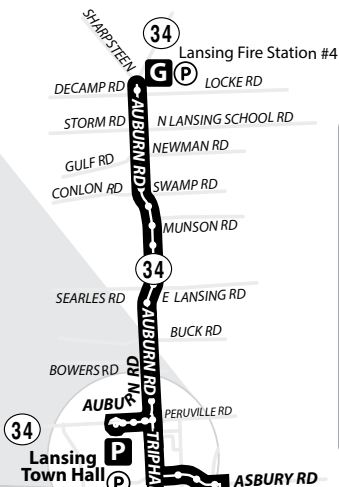

ROUTE 37

MONDAY - FRIDAY

MTWRF

Please see route 77 schedule for Weekend Service

Second Outbound trip stops at BTI

MONDAY - FRIDAY OUTBOUND

Green @ Commons	Uris Hall	Boyce Thompson Inst.	Village Solars	Lansing Town Hall	Springbrook @ Farrell	Lansing Fire Station #4		
A	C	D	K	E	N	P	F	G
6:28 A	6:35 A	6:38 A	-	-	-	-	-	7:03 A
7:30 A	7:39 A	7:42 A	7:43 A	-	7:57 A	8:05 A	-	-
8:54 A	9:03 A	9:06 A	-	-	-	-	9:22 A	-
11:00 A	11:09 A	11:12 A	-	-	11:27 A	11:35 A	-	-
3:35 P	3:44 P	*	-	3:49 P	4:07 P	-	4:09 P	-
4:35 P	4:44 P	*	-	4:49 P	5:08 P	-	-	5:22 P
5:43 P	5:52 P	*	-	5:57 P	6:16 P	-	6:18 P	-
7:35 P	7:44 P	*	-	7:49 P	8:07 P	8:15 P	To Route 36	

INBOUND

Lansing Fire Station #4	Springbrook @ Farrell	Vet School	Uris Hall Across Street	Green @ Commons				
G	P	F	S	E	H	J	M	A
7:08 A	-	-	7:22 A	-	7:37 A	7:40 A	7:48 A	-
-	8:10 A	-	8:17 A	8:35 A	*	8:39 A	8:47 A	8:51 A
-	-	9:27 A	9:29 A	9:47 A	*	9:51 A	9:59 A	-
-	11:40 A	-	11:47 A	12:05 P	*	12:09 P	12:17 P	12:21 P
-	-	4:13 P	-	4:31 P	-	-	-	-
5:25 P	5:33 P	-	5:40 P	-	5:55 P	5:58 P	6:07 P	-
-	-	6:22 P	-	-	6:39 P	6:41 P	6:49 P	-

Bold Type indicates PM times.

LEGEND

- map not to scale
- A** Timepoint
- Point of Interest
- P** Park & Ride
- S** Select Service Only. Please see schedule.
- bus does not serve stop at this time interval
- * Indicates bus will serve stop at this time interval