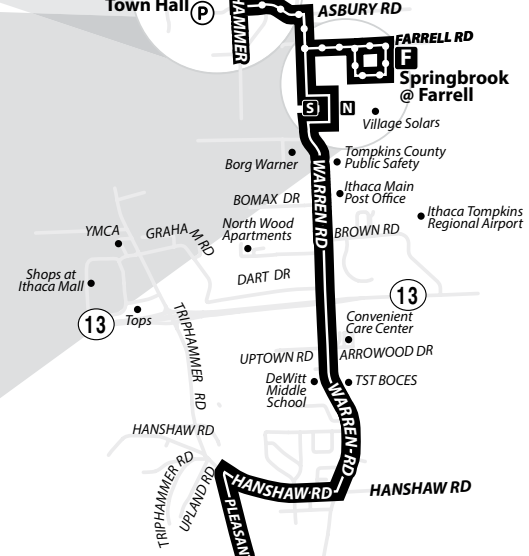

ROUTE 37

MONDAY - FRIDAY

MTWRF

Please see route 77 schedule for Weekend Service

Second Outbound trip stops at BTI

MONDAY - FRIDAY OUTBOUND

Green @ Commons	Uris Hall	Boyce Thompson Inst.	Village Solars	Lansing Town Hall	Springbrook @ Farrell	Lansing Fire Station #4		
A	C	D	K	E	N	P	F	G
6:28 A	6:35 A	6:38 A	-	-	-	-	-	7:03 A
7:30 A	7:39 A	7:42 A	7:43 A	-	7:57 A	8:05 A	-	-
8:54 A	9:03 A	9:06 A	-	-	-	-	9:22 A	-
11:00 A	11:09 A	11:12 A	-	-	11:27 A	11:35 A	-	-
3:35 P	3:44 P	*	-	3:49 P	4:07 P	-	4:09 P	-
4:35 P	4:44 P	*	-	4:49 P	5:08 P	-	-	5:22 P
5:43 P	5:52 P	*	-	5:57 P	6:16 P	-	6:18 P	-
7:35 P	7:44 P	*	-	7:49 P	8:07 P	8:15 P	To Route 36	

INBOUND

Lansing Fire Station #4	Springbrook @ Farrell	Vet School	Uris Hall Across Street	Green @ Commons				
G	P	F	S	E	H	J	M	A
7:08 A	-	-	7:22 A	-	7:37 A	7:40 A	7:48 A	-
-	8:10 A	-	8:17 A	8:35 A	*	8:39 A	8:47 A	8:51 A
-	-	9:27 A	9:29 A	9:47 A	*	9:51 A	9:59 A	-
-	11:40 A	-	11:47 A	12:05 P	*	12:09 P	12:17 P	12:21 P
-	-	4:13 P	-	4:31 P	-	-	-	-
5:25 P	5:33 P	-	5:40 P	-	5:55 P	5:58 P	6:07 P	-
-	-	6:22 P	-	-	6:39 P	6:41 P	6:49 P	-

Bold Type indicates PM times.

LEGEND

- map not to scale
- A** Timepoint
- Point of Interest
- P** Park & Ride
- S** Select Service Only. Please see schedule.
- bus does not serve stop at this time interval
- * Indicates bus will serve stop at this time interval