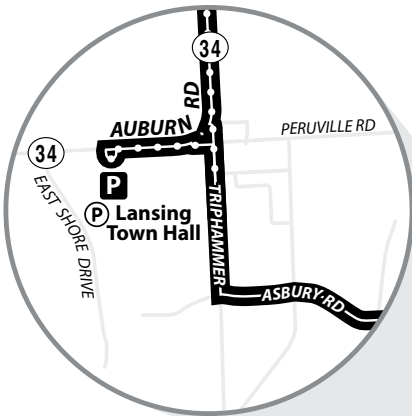

ROUTE 37

MONDAY - FRIDAY

MTWRF

Please see route 77 schedule for Weekend Service

Second Outbound trip stops at BTI

MONDAY - FRIDAY OUTBOUND

Green @ Commons	Uris Hall	Boyce Thompson Inst.	Village Solars	Lansing Town Hall	Springbrook @ Farrell	Lansing Fire Station #4		
A	C	D	K	E	N	P	F	G
6:28 A	6:35 A	6:38 A	-	-	-	-	-	7:03 A
7:30 A	7:39 A	7:42 A	7:43 A	-	7:57 A	8:05 A	-	-
8:54 A	9:03 A	9:06 A	-	-	-	-	9:22 A	-
11:00 A	11:09 A	11:12 A	-	-	11:27 A	11:35 A	-	-
3:35 P	3:44 P	*	-	3:49 P	4:07 P	-	4:09 P	-
4:35 P	4:44 P	*	-	4:49 P	5:08 P	-	-	5:22 P
5:43 P	5:52 P	*	-	5:57 P	6:16 P	-	6:18 P	-
7:35 P	7:44 P	*	-	7:49 P	8:07 P	8:15 P	To Route 36	

INBOUND

Lansing Fire Station #4	Springbrook @ Farrell	Vet School	Uris Hall Across Street	Green @ Commons				
G	P	F	S	E	H	J	M	A
7:08 A	-	-	7:22 A	-	7:37 A	7:40 A	7:48 A	-
-	8:10 A	-	8:17 A	8:35 A	*	8:39 A	8:47 A	8:51 A
-	-	9:27 A	9:29 A	9:47 A	*	9:51 A	9:59 A	-
-	11:40 A	-	11:47 A	12:05 P	*	12:09 P	12:17 P	12:21 P
-	-	4:13 P	-	4:31 P	-	-	-	-
5:25 P	5:33 P	-	5:40 P	-	5:55 P	5:58 P	6:07 P	-
-	-	6:22 P	-	-	6:39 P	6:41 P	6:49 P	-

Bold Type indicates PM times.

LEGEND

- map not to scale
- A** Timepoint
- Point of Interest
- P** Park & Ride
- S** Select Service Only. Please see schedule.
- bus does not serve stop at this time interval
- * Indicates bus will serve stop at this time interval