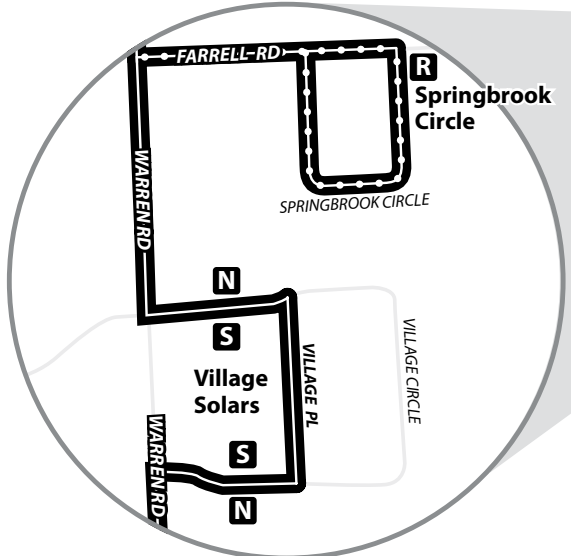

ROUTE 37

MONDAY - FRIDAY

MTWRF

Please see route 77 schedule for Weekend Service

Second Outbound trip stops at BTI

MONDAY - FRIDAY OUTBOUND

Green @ Commons	Uris Hall	Boyce Thompson Inst.	Village Solars	Lansing Town Hall	Springbrook @ Farrell	Lansing Fire Station #4		
A	C	D	K	E	N	P	F	G
6:28 A	6:35 A	6:38 A	-	-	-	-	-	7:03 A
7:30 A	7:39 A	7:42 A	7:43 A	-	7:57 A	8:05 A	-	-
8:54 A	9:03 A	9:06 A	-	-	-	-	9:22 A	-
11:00 A	11:09 A	11:12 A	-	-	11:27 A	11:35 A	-	-
3:35 P	3:44 P	*	-	3:49 P	4:07 P	-	4:09 P	-
4:35 P	4:44 P	*	-	4:49 P	5:08 P	-	-	5:22 P
5:43 P	5:52 P	*	-	5:57 P	6:16 P	-	6:18 P	-
7:35 P	7:44 P	*	-	7:49 P	8:07 P	8:15 P	To Route 36	

INBOUND

Lansing Fire Station #4	Springbrook @ Farrell	Vet School	Uris Hall Across Street	Green @ Commons				
G	P	F	S	E	H	J	M	A
7:08 A	-	-	7:22 A	-	7:37 A	7:40 A	7:48 A	-
-	8:10 A	-	8:17 A	8:35 A	*	8:39 A	8:47 A	8:51 A
-	-	9:27 A	9:29 A	9:47 A	*	9:51 A	9:59 A	-
-	11:40 A	-	11:47 A	12:05 P	*	12:09 P	12:17 P	12:21 P
-	-	4:13 P	-	4:31 P	-	-	-	-
5:25 P	5:33 P	-	5:40 P	-	5:55 P	5:58 P	6:07 P	-
-	-	6:22 P	-	-	6:39 P	6:41 P	6:49 P	-

Bold Type indicates PM times.

LEGEND

- map not to scale
- A** Timepoint
- Point of Interest
- P** Park & Ride
- S** Select Service Only. Please see schedule.
- bus does not serve stop at this time interval
- * Indicates bus will serve stop at this time interval