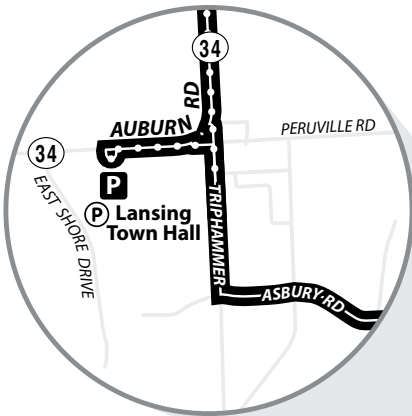

# ROUTE 37

MONDAY - FRIDAY

MTWRF

Please see route 77 schedule for Weekend Service

## LEGEND

- map not to scale
- A** Timepoint
- Point of Interest
- P** Park & Ride
- S** Select Service Only. Please see schedule.
- bus does not serve stop at this time interval
- \* Indicates bus will serve stop at this time interval