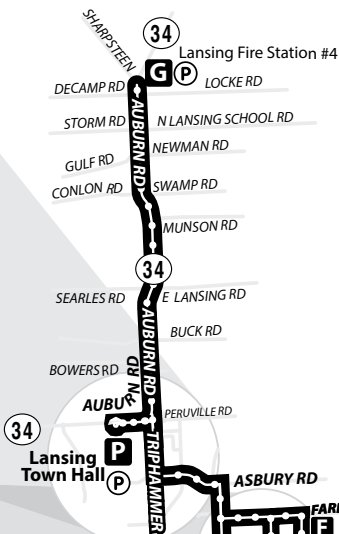

# ROUTE 37

MONDAY - FRIDAY

MTWRF

Please see route 77 schedule for Weekend Service

### OUTBOUND

Green @ Commons	Dairy Bar	Village Solars	Springbrook @ Farrell	Lansing Fire Station #4 @			
Uris Hall	Vet School	Lansing Town Hall @	Lansing Fire Station #4 @				
A	C	D	E	N	P	F	G
6:28 A	6:35 A	6:38 A	-	-	-	-	7:03 A
7:30 A	7:39 A	7:42 A	-	7:57 A	8:05 A	-	-
8:54 A	9:03 A	9:06 A	-	-	-	9:22 A	-
11:00 A	11:09 A	11:12 A	-	11:27 A	11:35 A	-	-
<b>3:35 P</b>	<b>3:44 P</b>	*	<b>3:49 P</b>	<b>4:07 P</b>	-	<b>4:09 P</b>	-
<b>4:35 P</b>	<b>4:44 P</b>	*	<b>4:49 P</b>	<b>5:08 P</b>	-	-	<b>5:22 P</b>
<b>5:43 P</b>	<b>5:52 P</b>	*	<b>5:57 P</b>	<b>6:16 P</b>	-	-	<b>6:18 P</b>
<b>7:35 P</b>	<b>7:44 P</b>	*	<b>7:49 P</b>	<b>8:07 P</b>	<b>8:15 P</b>	<b>To Route 36</b>	

### INBOUND

Lansing Fire Station #4 @	Springbrook @ Farrell	Vet School	Uris Hall Across Street	Green @ Commons				
Lansing Town Hall @	Village Solars	Dairy Bar Across Street	Seneca @ Commons					
G	P	F	S	E	H	J	M	A
7:08 A	-	-	7:22 A	-	7:37 A	7:40 A	7:48 A	8:51 A
-	8:10 A	-	8:17 A	8:35 A	*	8:39 A	8:47 A	-
-	-	9:27 A	9:29 A	9:47 A	*	9:51 A	9:59 A	-
-	11:40 A	-	11:47 A	<b>12:05 P</b>	*	<b>12:09 P</b>	<b>12:17 P</b>	<b>12:21 P</b>
-	-	<b>4:13 P</b>	-	<b>4:31 P</b>	-	-	-	-
<b>5:25 P</b>	<b>5:33 P</b>	-	<b>5:40 P</b>	-	<b>5:55 P</b>	<b>5:58 P</b>	<b>6:07 P</b>	-
-	-	<b>6:22 P</b>	-	-	<b>6:39 P</b>	<b>6:41 P</b>	<b>6:49 P</b>	-

## LEGEND

- map not to scale
- A** Timepoint
- Point of Interest
- P** Park & Ride
- S** Select Service Only. Please see schedule.
- bus does not serve stop at this time interval
- \* Indicates bus will serve stop at this time interval