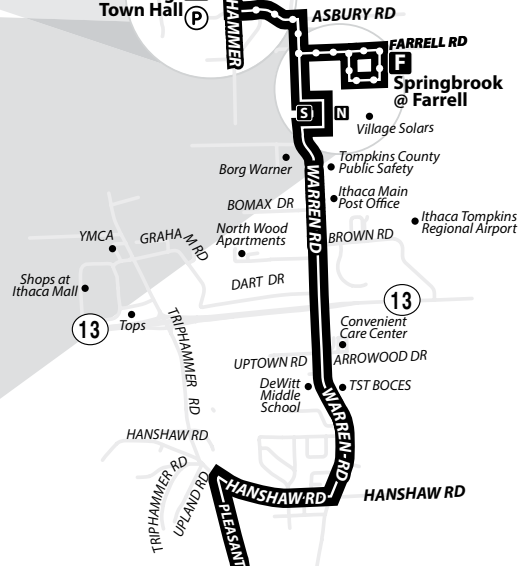

# ROUTE 37

MONDAY - FRIDAY

MTWRF

Please see route 77 schedule for Weekend Service

### OUTBOUND

Green @ Commons	Dairy Bar	Village Solars	Springbrook @ Farrell	Lansing Fire Station #4 @			
Uris Hall	Vet School	Lansing Town Hall @	Lansing Fire Station #4 @				
A	C	D	E	N	P	F	G
6:28 A	6:35 A	6:38 A	-	-	-	-	7:03 A
7:30 A	7:39 A	7:42 A	-	7:57 A	8:05 A	-	-
8:54 A	9:03 A	9:06 A	-	-	-	9:22 A	-
11:00 A	11:09 A	11:12 A	-	11:27 A	11:35 A	-	-
<b>3:35 P</b>	<b>3:44 P</b>	*	<b>3:49 P</b>	<b>4:07 P</b>	-	<b>4:09 P</b>	-
<b>4:35 P</b>	<b>4:44 P</b>	*	<b>4:49 P</b>	<b>5:08 P</b>	-	-	<b>5:22 P</b>
<b>5:43 P</b>	<b>5:52 P</b>	*	<b>5:57 P</b>	<b>6:16 P</b>	-	-	<b>6:18 P</b>
<b>7:35 P</b>	<b>7:44 P</b>	*	<b>7:49 P</b>	<b>8:07 P</b>	<b>8:15 P</b>	<b>To Route 36</b>	

### INBOUND

Lansing Fire Station #4 @	Springbrook @ Farrell	Vet School	Uris Hall Across Street	Green @ Commons				
Lansing Town Hall @	Village Solars	Dairy Bar Across Street	Seneca @ Commons					
G	P	F	S	E	H	J	M	A
7:08 A	-	-	7:22 A	-	7:37 A	7:40 A	7:48 A	8:51 A
-	8:10 A	-	8:17 A	8:35 A	*	8:39 A	8:47 A	-
-	-	9:27 A	9:29 A	9:47 A	*	9:51 A	9:59 A	-
-	11:40 A	-	11:47 A	<b>12:05 P</b>	*	<b>12:09 P</b>	<b>12:17 P</b>	<b>12:21 P</b>
-	-	<b>4:13 P</b>	-	<b>4:31 P</b>	-	-	-	-
<b>5:25 P</b>	<b>5:33 P</b>	-	<b>5:40 P</b>	-	<b>5:55 P</b>	<b>5:58 P</b>	<b>6:07 P</b>	-
-	-	<b>6:22 P</b>	-	-	<b>6:39 P</b>	<b>6:41 P</b>	<b>6:49 P</b>	-

## LEGEND

- map not to scale
- A** Timepoint
- Point of Interest
- P** Park & Ride
- S** Select Service Only. Please see schedule.
- bus does not serve stop at this time interval
- \* Indicates bus will serve stop at this time interval