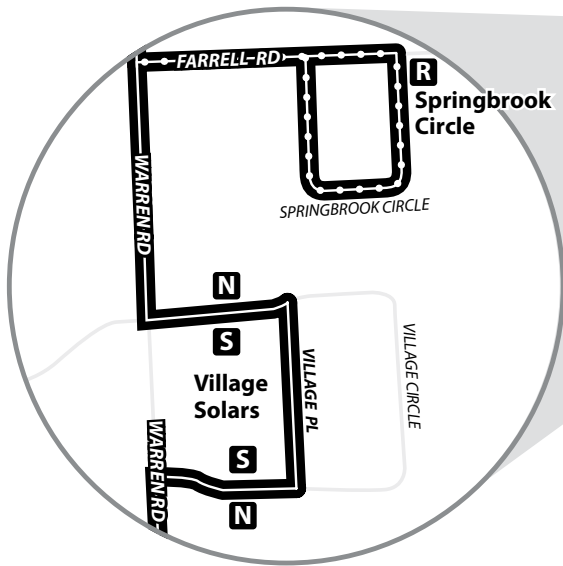

# ROUTE 37

MONDAY - FRIDAY

MTWRF

Please see route 77 schedule for Weekend Service

## LEGEND

- map not to scale
- A** Timepoint
- Point of Interest
- P** Park & Ride
- S** Select Service Only. Please see schedule.
- bus does not serve stop at this time interval
- \* Indicates bus will serve stop at this time interval