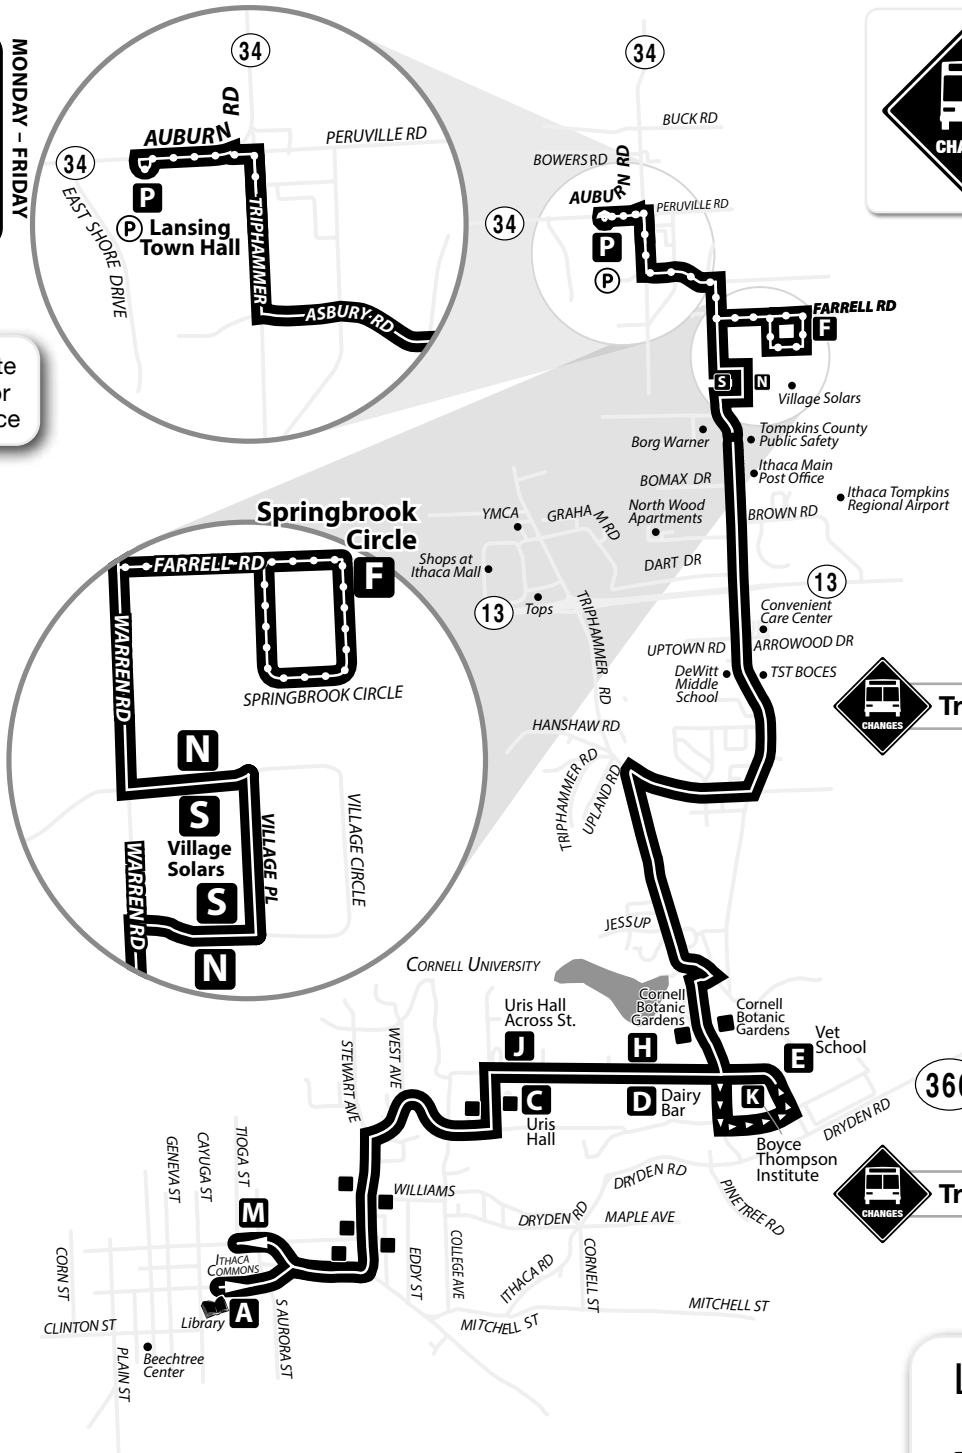

# ROUTE 37

MONDAY - FRIDAY

M T W R F

Please see route 77 schedule for Weekend Service

**Routing & Timing Changes:**  
Timing Changes (some significant). Route Will not run to Fire station #4. 1:50 pm trip **ADDED!**

Trip added

## LEGEND

- map not to scale
- A** Timepoint
- Point of Interest
- P** Park & Ride
- S** Select Service Only. Please see schedule.
- bus does not serve stop at this time interval
- \* Indicates bus will serve stop at this time interval