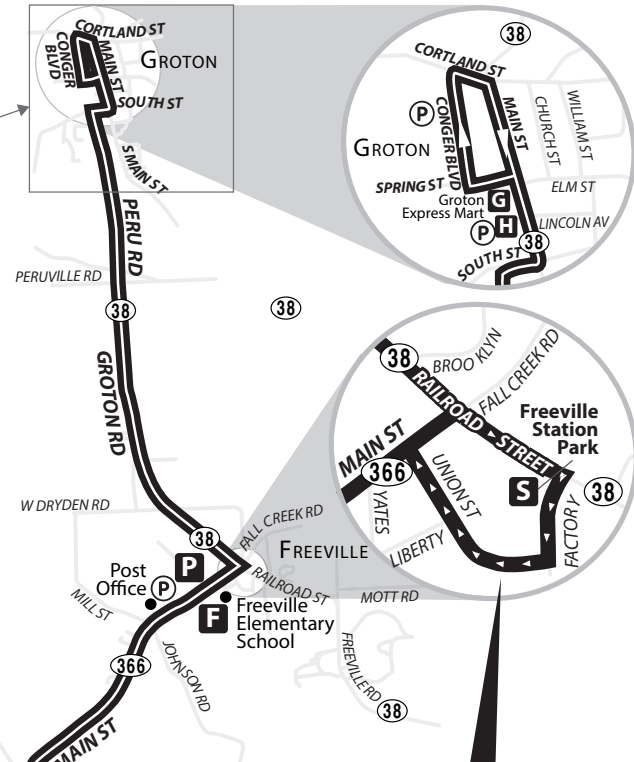

*Last trip travels outbound as a route 43 and will serve Freeville on State Rt. 38 @ 366

Groton Village: Designated Stops Only
 After Groton High School
 See tcatabus.com for details

Please see route 43 schedule for mid-day and evening service to Groton and Freeville.

INBOUND

Groton Speedway	Freeville Station Park	Etna Mills Apts.	Vet School	Seneca @ Commons					
G	H	S	P	J	K	L	M	O	R
7:10 A	7:13 A	7:22 A	7:24 A	7:27 A	7:36 A	7:40 A	7:44 A	7:52 A	7:56 A
9:20 A	9:23 A	9:32 A	9:34 A	9:37 A	9:46 A	9:50 A	9:54 A	10:02 A	10:06 A
4:12 P	4:15 P	-	4:25 P	4:28 P	4:37 P	4:41 P*	Yes *Bus continues downtown as a route 65		
5:22 P	5:25 P	-	5:35 P	5:38 P	5:47 P	Via Rt 366	5:57 P	-	-
7:45 P	7:48 P	-	7:58 P	8:01 P	8:10 P	Via Rt 366	8:20 P	-	-

*Last trip travels outbound as a route 43 and will serve Freeville on State Rt. 38 @ 366

	Groton Speedway	Freeville Station Park	Etna Mills Apts.	Vet School	Uris Hall Across Street	Seneca @ Commons	Green @ Commons			
	G	H	S	P	J	K	L	M	O	R
	7:38 A	7:41 A	7:50 A	7:52 A	7:55 A	8:04 A	Via Rt 366	8:14 A	-	-
	1:44 P	1:47 P	1:56 P	1:58 P	2:01 P	2:10 P	Via Rt 366	2:14 P	2:18 P	2:26 P
	6:55 P	6:58 P	-	7:08 P	7:11 P	7:20 P	Via Rt 366	7:30 P	7:34 P	

*Last trip travels outbound as a route 43 and will serve Freeville on State Rt. 38 @ 366

5 Min. Earlier

	Groton Speedway	Freeville Station Park	Etna Mills Apts.	Vet School	Uris Hall Across Street	Seneca @ Commons	Green @ Commons			
	G	H	S	P	J	K	L	M	O	R
	7:38 A	7:41 A	7:50 A	7:52 A	7:55 A	8:04 A	Via Rt 366	8:14 A	-	-
	10:35 A	10:38 A	10:47 A	10:49 A	10:52 A	11:01 A	Via Rt 366	11:05 A	11:09 A	11:17 A
	6:50 P	6:53 P	-	7:03 P	7:06 P	7:15 P	Via Rt 366	7:25 P	-	-