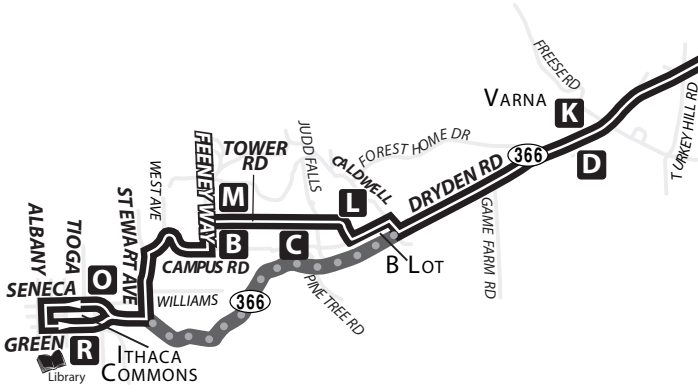

LEGEND

map not to scale

- **A** Timepoint
- **P** Park & Ride
- **S** Select Service Only. Please see schedule.
- Point of Interest
- bus does not serve stop at this time interval
- Indicates bus will serve stop at this time interval