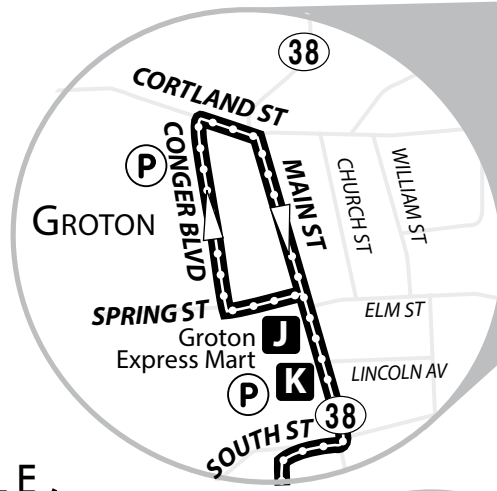

GROTON, FREEVILLE, TC3 & DRYDEN

*Please see route 40 schedule for additional service to Groton and Freeville.

Groton Village: Designated Stops Only
 After Groton High School
 See tcatbus.com for details

Bus serves TC3 Dorms Saturday & Sunday

Dryden Village: Designated Stops Only Between
 - Hilton Rd @ W. Main St
 - South St @ Union St &
 - Lewis St @ Rt 38 (Freeville Rd)
 See www.tcatbus.com for details

LEGEND

map not to scale

- A** Timepoint
- P** Park & Ride
- Point of Interest
- bus does not serve stop at this time interval
- I** Select Service Only. Please see schedule.
- ⋮ Saturday & Sunday service only

* Please Note: Last trip leaves 50 minutes earlier on Sunday. The first 4 weekend trips are the same.

Bold Type
indicates PM times.