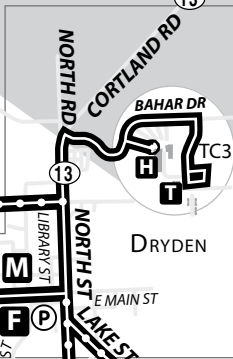

GROTON, FREEVILLE, TC3 & DRYDEN

*Please see route 40 schedule for additional service to Groton and Freeville.

Groton Village: Designated Stops Only
 After Groton High School
 See tcatbus.com for details

Bus serves TC3 Dorms Saturday & Sunday

Dryden Village: Designated Stops Only Between
 - Hilton Rd @ W. Main St
 - South St @ Union St &
 - Lewis St @ Rt 38 (Freeville Rd)
 See www.tcatbus.com for details

LEGEND

map not to scale

- A** Timepoint
- P** Park & Ride
- Point of Interest
- bus does not serve stop at this time interval
- I** Select Service Only. Please see schedule.
- ⋮ Saturday & Sunday service only

* Please Note: Last trip leaves 50 minutes earlier on Sunday. The first 4 weekend trips are the same.

Bold Type
indicates PM times.