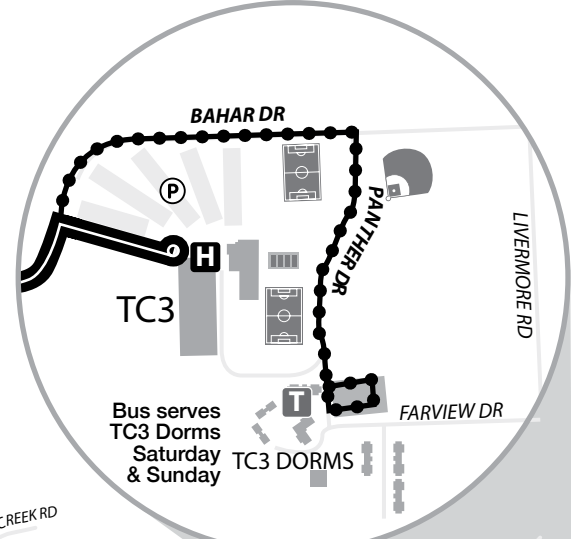

GROTON, FREEVILLE, TC3 & DRYDEN

*Please see route 40 schedule for additional service to Groton and Freeville.

Groton Village: Designated Stops Only
 After Groton High School
 See tcatbus.com for details

Bus serves TC3 Dorms Saturday & Sunday

Dryden Village: Designated Stops Only Between
 - Hilton Rd @ W. Main St
 - South St @ Union St &
 - Lewis St @ Rt 38 (Freeville Rd)
 See www.tcatbus.com for details

* Please Note: Last trip leaves 50 minutes earlier on Sunday. The first 4 weekend trips are the same.

Bold Type
indicates PM times.