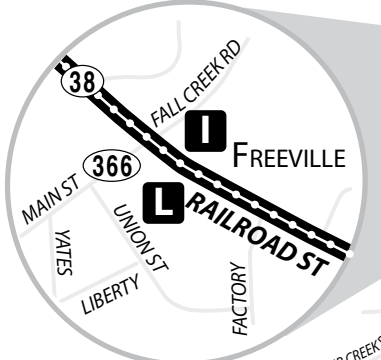

GROTON, FREEVILLE, TC3 & DRYDEN

*Please see route 40 schedule for additional service to Groton and Freeville.

Groton Village: Designated Stops Only
 After Groton High School
 See tcatbus.com for details

Bus serves TC3 Dorms Saturday & Sunday

Dryden Village: Designated Stops Only Between
 - Hilton Rd @ W. Main St
 - South St @ Union St &
 - Lewis St @ Rt 38 (Freeville Rd)
 See www.tcatbus.com for details

LEGEND

map not to scale

- A** Timepoint
- P** Park & Ride
- Point of Interest
- bus does not serve stop at this time interval
- I** Select Service Only. Please see schedule.
- ⋮ Saturday & Sunday service only

* Please Note: Last trip leaves 50 minutes earlier on Sunday. The first 4 weekend trips are the same.

Bold Type
indicates PM times.