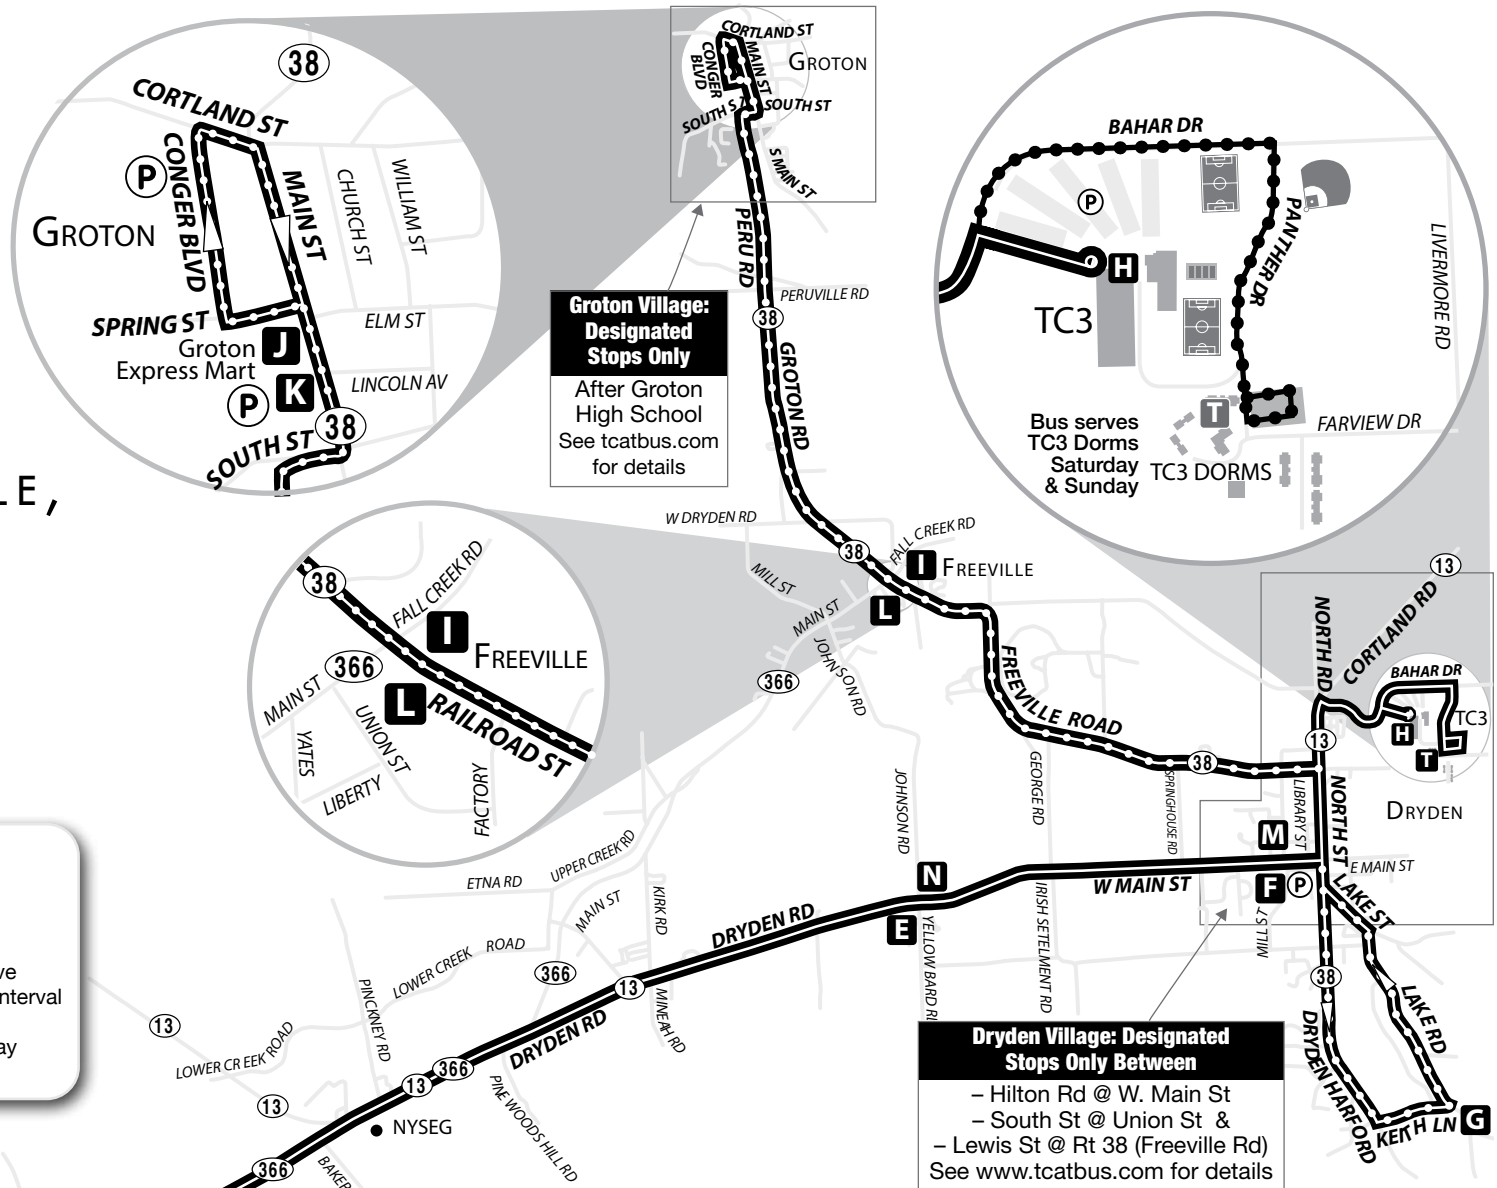

GROTON, FREEVILLE, TC3 & DRYDEN

*Please see route 40 schedule for additional service to Groton and Freeville.

Groton Village: Designated Stops Only
 After Groton High School
 See tcatbus.com for details

* Please Note: Last trip leaves 50 minutes earlier on Sunday. The first 4 weekend trips are the same.

Bold Type
indicates PM times.