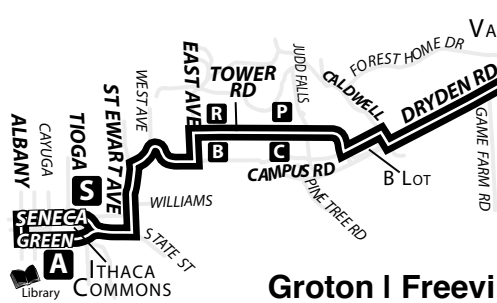

GROTON, FREEVILLE, TC3 & DRYDEN

*Please see route 40 schedule for additional service to Groton and Freeville.

Groton Village: Designated Stops Only
 After Groton High School
 See tcatbus.com for details

Bus serves TC3 Dorms Saturday & Sunday

Dryden Village: Designated Stops Only Between
 - Hilton Rd @ W. Main St
 - South St @ Union St &
 - Lewis St @ Rt 38 (Freeville Rd)
 See www.tcatbus.com for details

LEGEND

map not to scale

- A** Timepoint
- P** Park & Ride
- Point of Interest
- bus does not serve stop at this time interval
- I** Select Service Only. Please see schedule.
- ⋮ Saturday & Sunday service only

* Please Note: Last trip leaves 50 minutes earlier on Sunday. The first 4 weekend trips are the same.

Bold Type
indicates PM times.