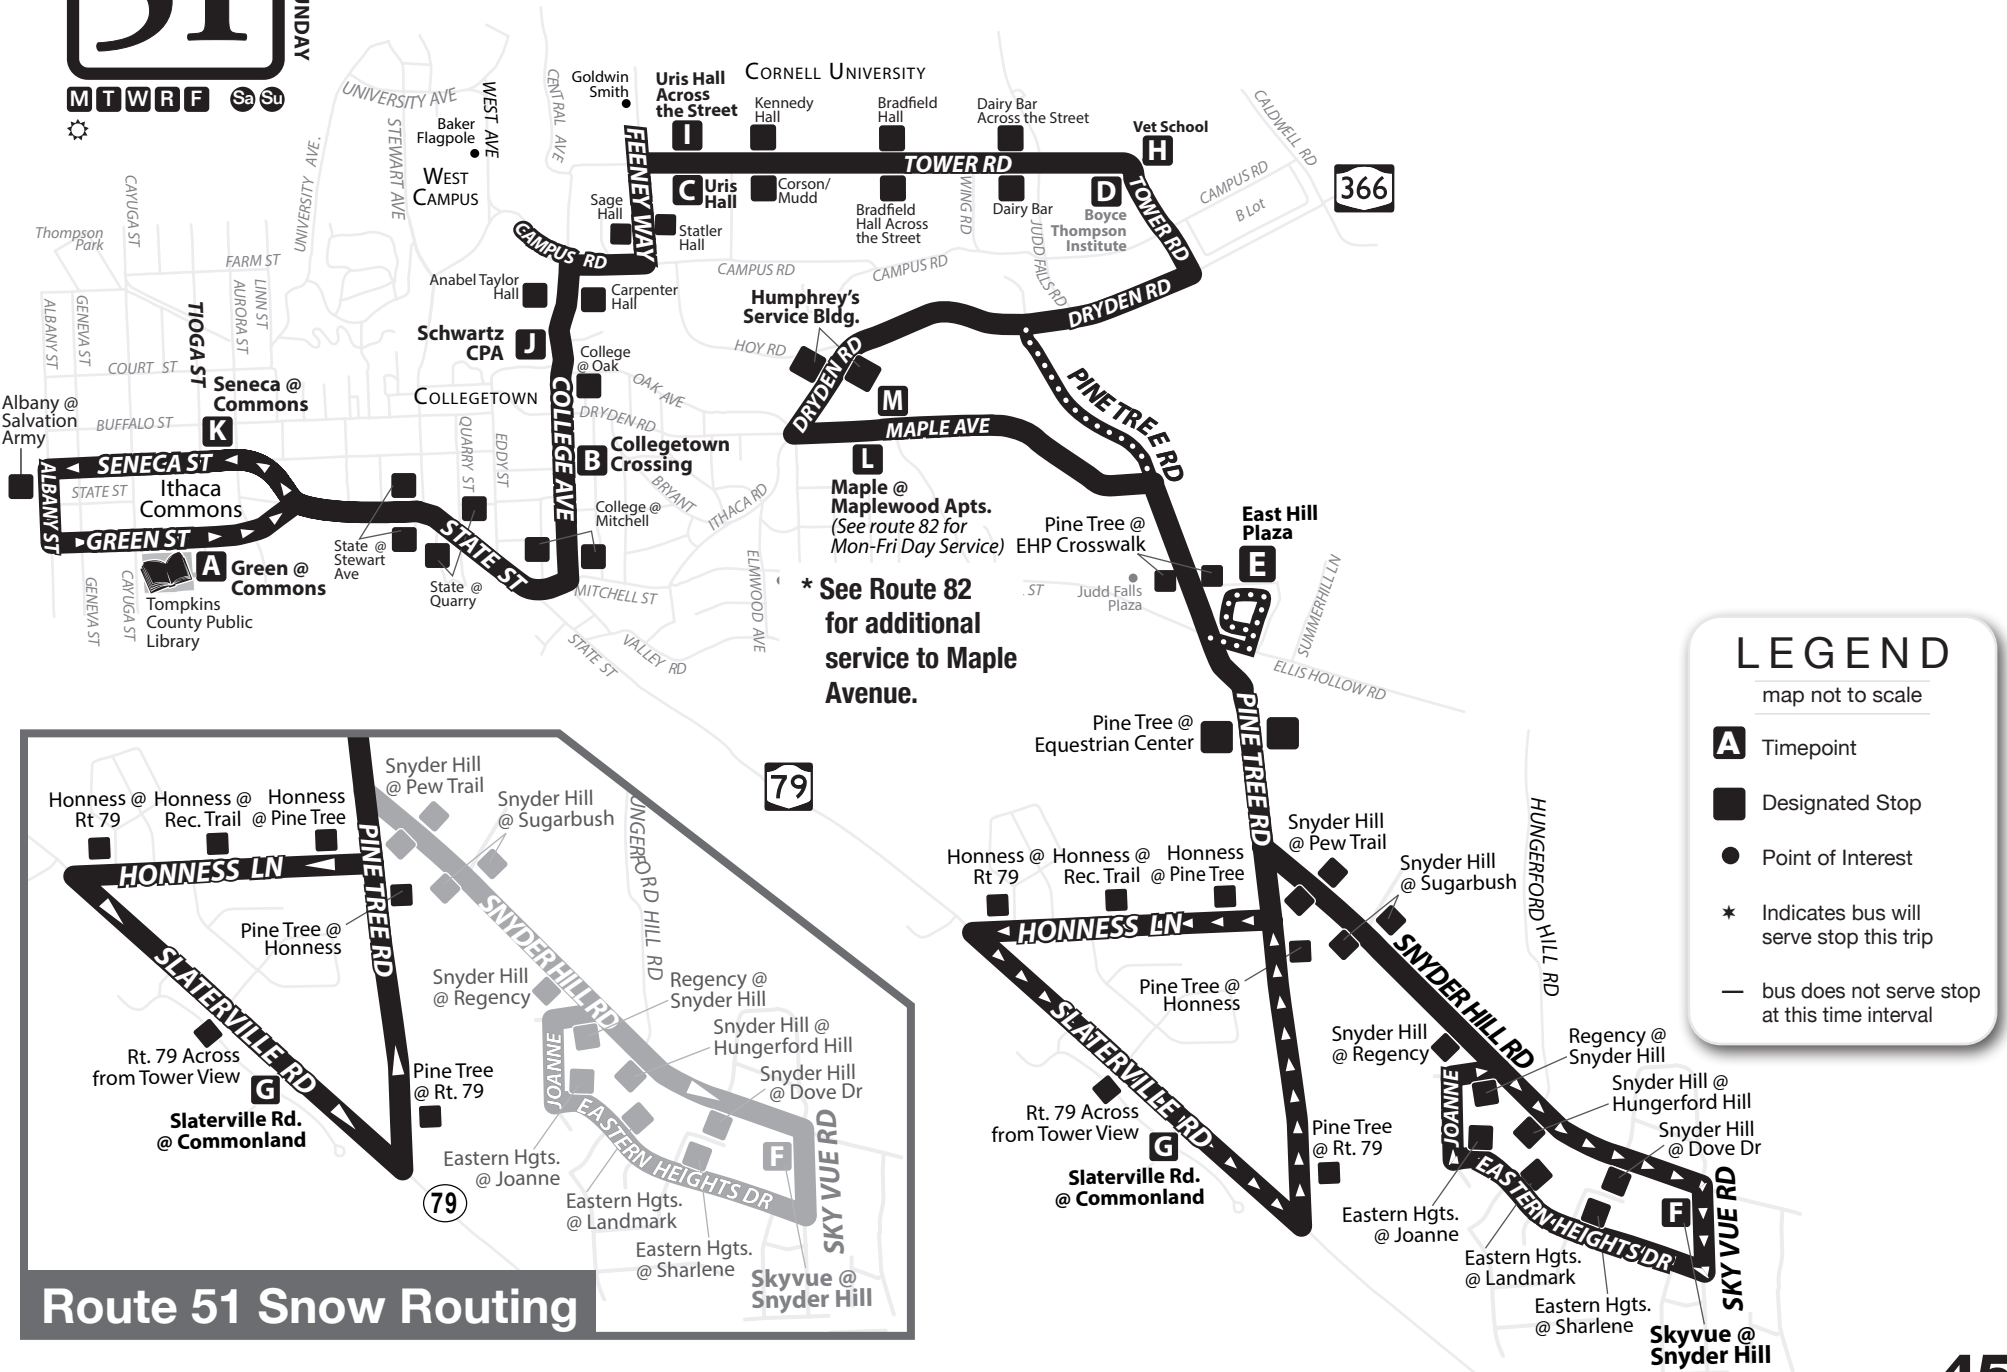

ROUTE 51

MONDAY - SUNDAY

Designated Stops Only

MTWRF Sa Su

* See Route 82 for additional service to Maple Avenue.

LEGEND

map not to scale

- **A** Timepoint
- Designated Stop
- Point of Interest
- Indicates bus will serve stop this trip
- bus does not serve stop at this time interval

Route 51 Snow Routing