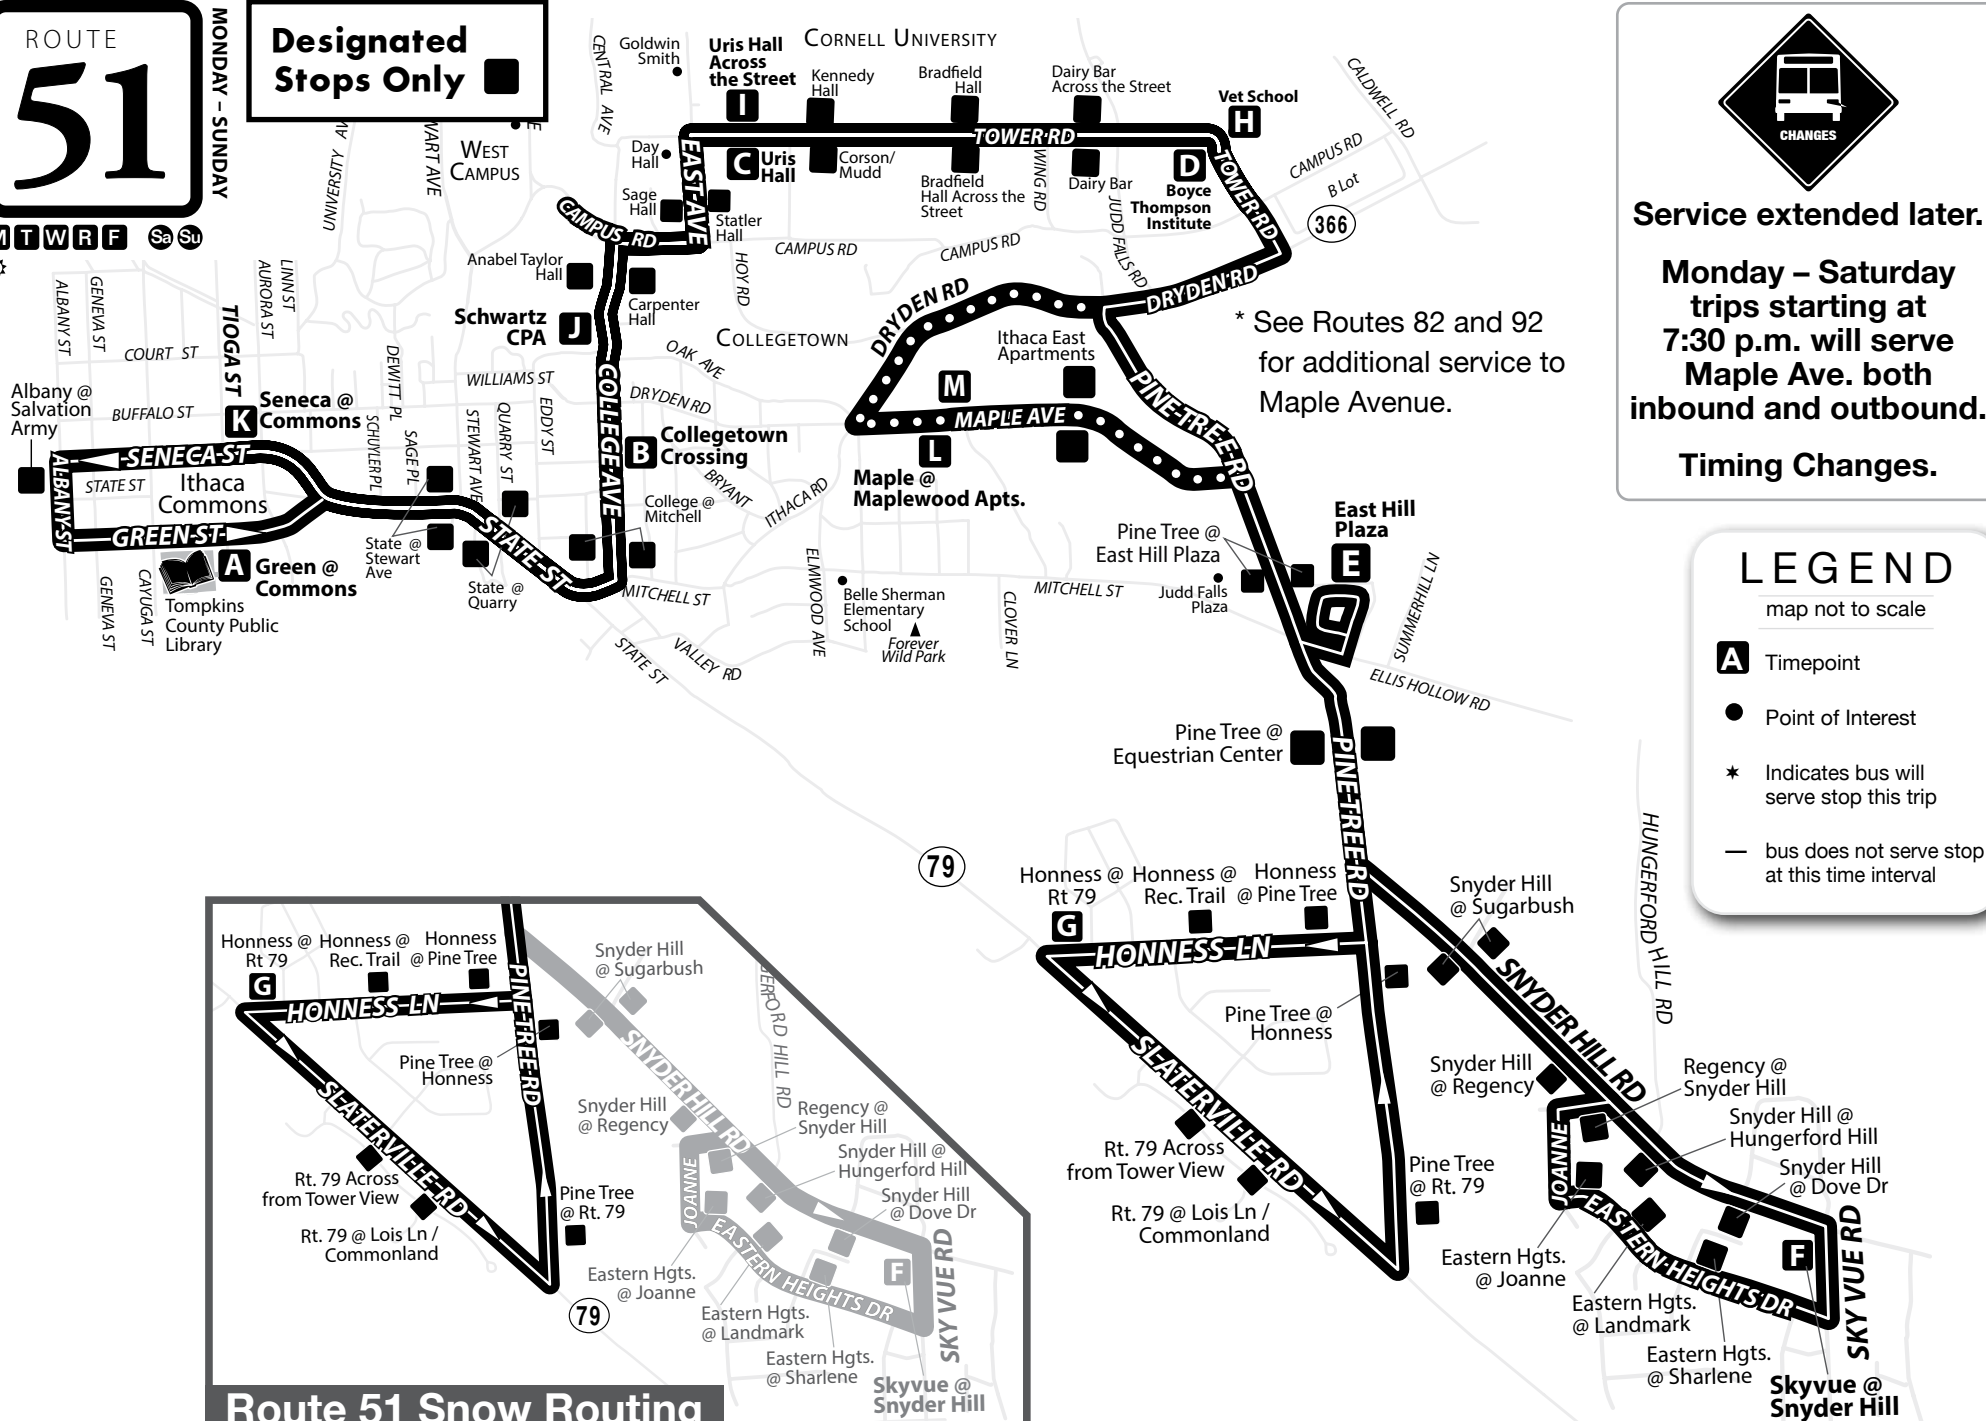

MONDAY - FRIDAY & SATURDAY

Service extended later.

Monday - Saturday trips starting at 7:30 p.m. will serve Maple Ave. both inbound and outbound.

Timing Changes.

SUNDAY

Bold Type indicates PM times.

SUNDAY *Please read schedules from left to right.*

LOOP

Green @ Commons	Collegetown Crossing	Uris Hall	Boyce Thompson Inst.	East Hill Plaza	Skyvue @ Snyder Hill	Honess @ 79	East Hill Plaza	Vet School	Schwartz CPA	Uris Hall Across Street	Seneca @ Commons	Arrive Green @ Commons
A	B	C	D	E	F	G	E	H	I	J	K	A
8:32 A	8:36 A	8:41 A	8:44 A	-	8:54 A	8:58 A	9:03 A	9:09 A	9:12 A	9:16 A	9:22 A	9:26 A
9:32 A	9:36 A	9:41 A	9:44 A	-	9:54 A	9:58 A	10:03 A	10:09 A	10:12 A	10:16 A	10:22 A	10:26 A
10:32 A	10:36 A	10:41 A	10:44 A	-	10:54 A	10:58 A	11:03 A	11:09 A	11:12 A	11:16 A	11:22 A	11:26 A
11:32 A	11:36 A	11:41 A	11:44 A	-	11:54 A	11:58 A	12:03 P	12:09 P	12:12 P	12:16 P	12:22 P	12:26 P
1:32 P	1:36 P	1:41 P	1:44 P	1:49 P	1:54 P	1:58 P	-	2:09 P	2:12 P	2:16 P	2:22 P	2:26 P
2:32 P	2:36 P	2:41 P	2:44 P	2:49 P	2:54 P	2:58 P	-	3:09 P	3:12 P	3:16 P	3:22 P	3:26 P
3:32 P	3:36 P	3:41 P	3:44 P	3:49 P	3:54 P	3:58 P	-	4:09 P	4:12 P	4:16 P	4:22 P	4:26 P
4:32 P	4:36 P	4:41 P	4:44 P	4:49 P	4:54 P	4:58 P	-	5:09 P	5:12 P	5:16 P	5:22 P	5:26 P
5:32 P	5:36 P	5:41 P	5:44 P	5:49 P	5:54 P	5:58 P	-	6:09 P	6:12 P	6:16 P	6:22 P	6:26 P
6:32 P	6:36 P	6:41 P	6:44 P	6:49 P	6:54 P	6:58 P	-	7:09 P	7:12 P	7:16 P	7:22 P	7:26 P

Designated Stops Only

Service extended later.

Monday - Saturday trips starting at 7:30 p.m. will serve Maple Ave. both inbound and outbound.

Timing Changes.

* See Routes 82 and 92 for additional service to Maple Avenue.

LEGEND

map not to scale

- A** Timepoint
- Point of Interest
- ★ Indicates bus will serve stop this trip
- bus does not serve stop at this time interval