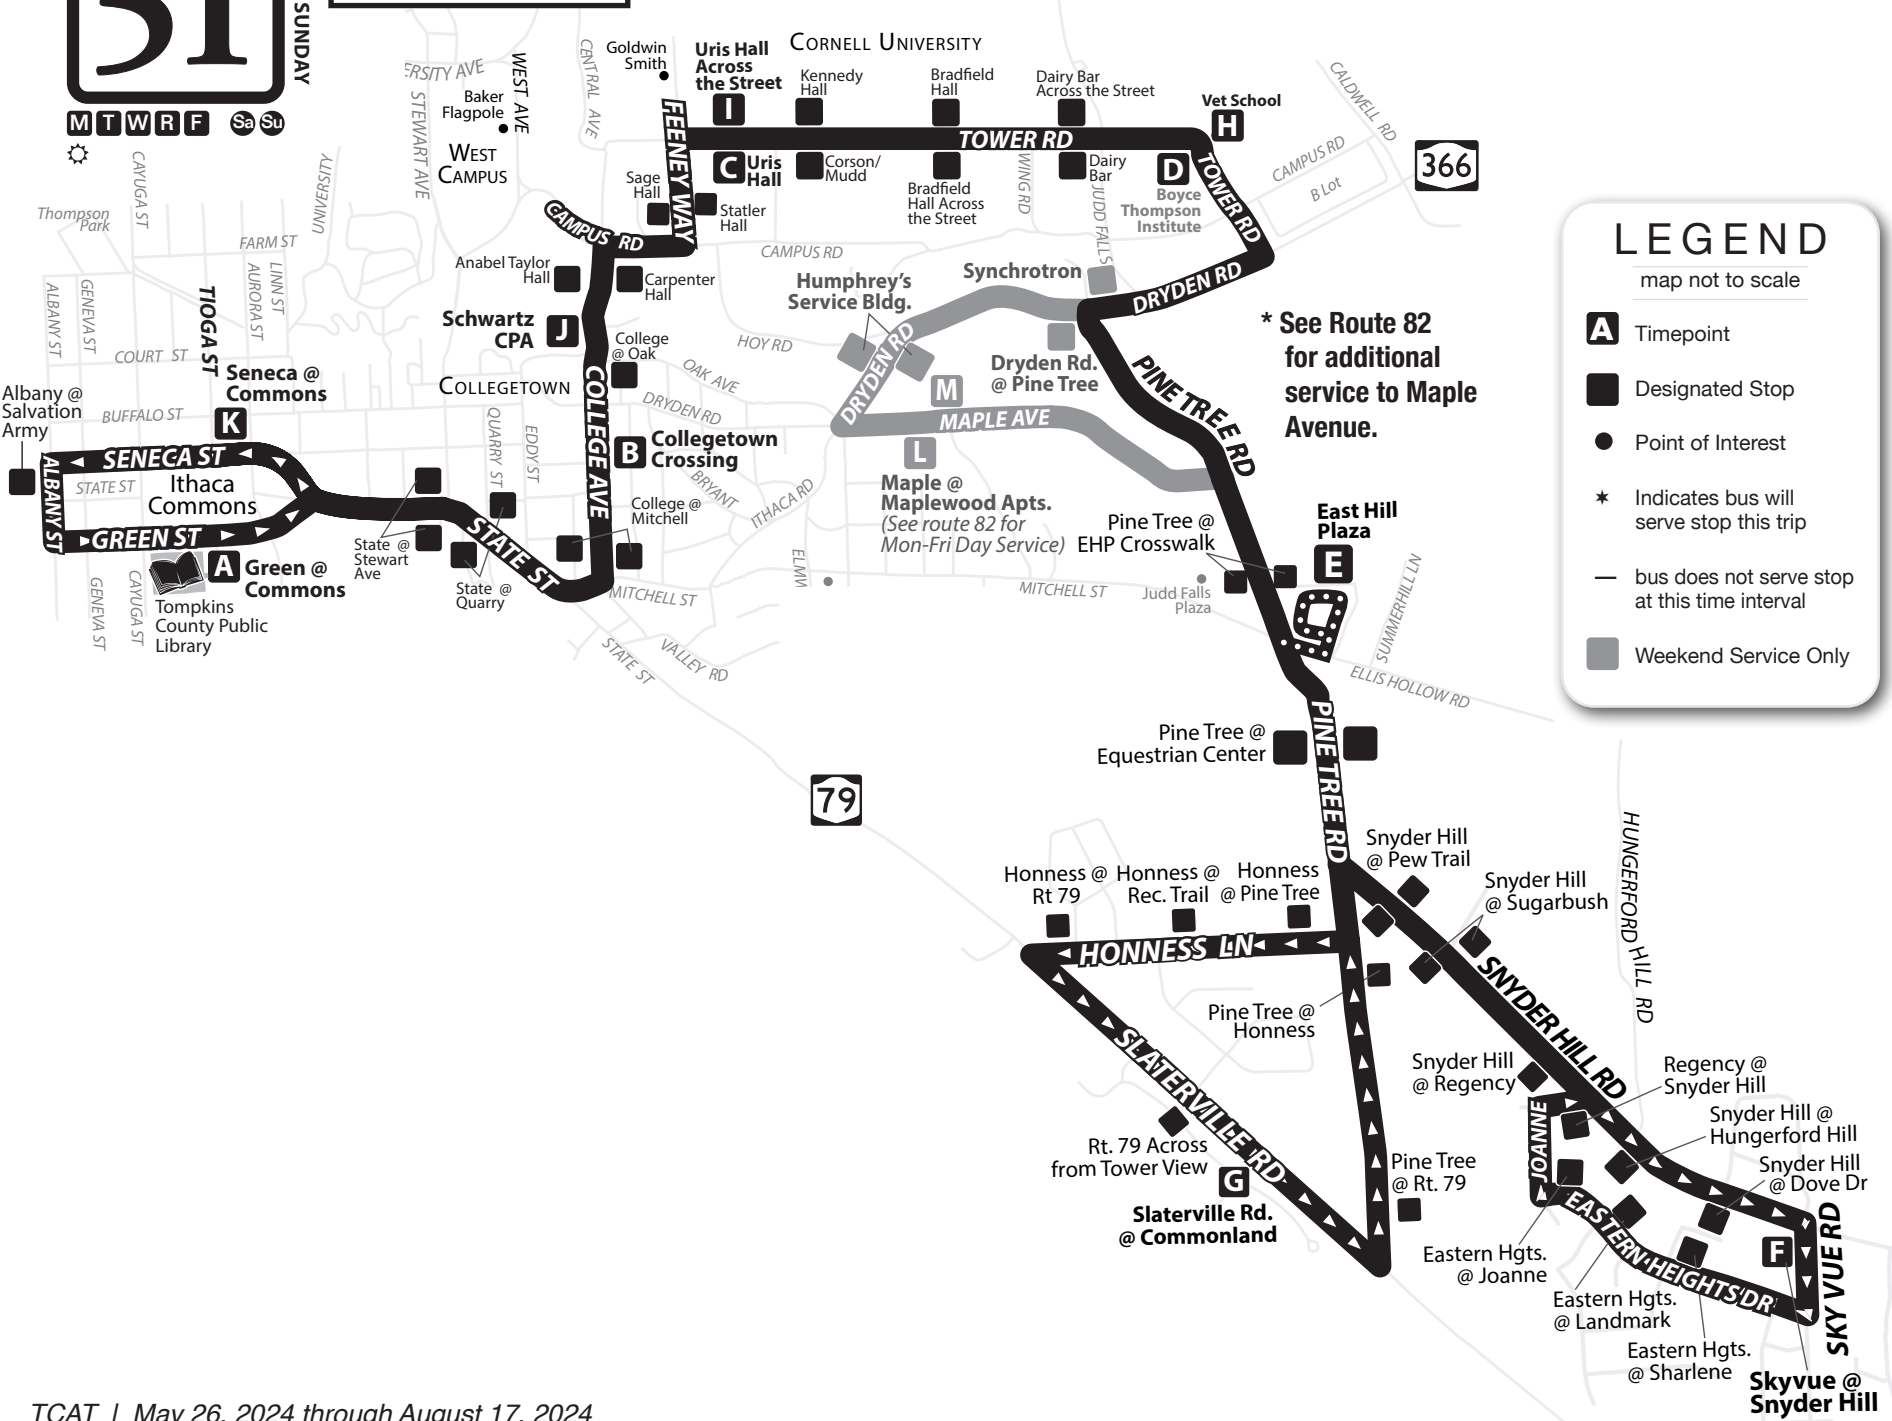

ROUTE
51

MONDAY - SUNDAY

**Designated
Stops Only**

MTWRF Sa Su

LEGEND

map not to scale

- **A** Timepoint
- Designated Stop
- Point of Interest
- Indicates bus will serve stop this trip
- bus does not serve stop at this time interval
- Weekend Service Only

* See Route 82 for additional service to Maple Avenue.