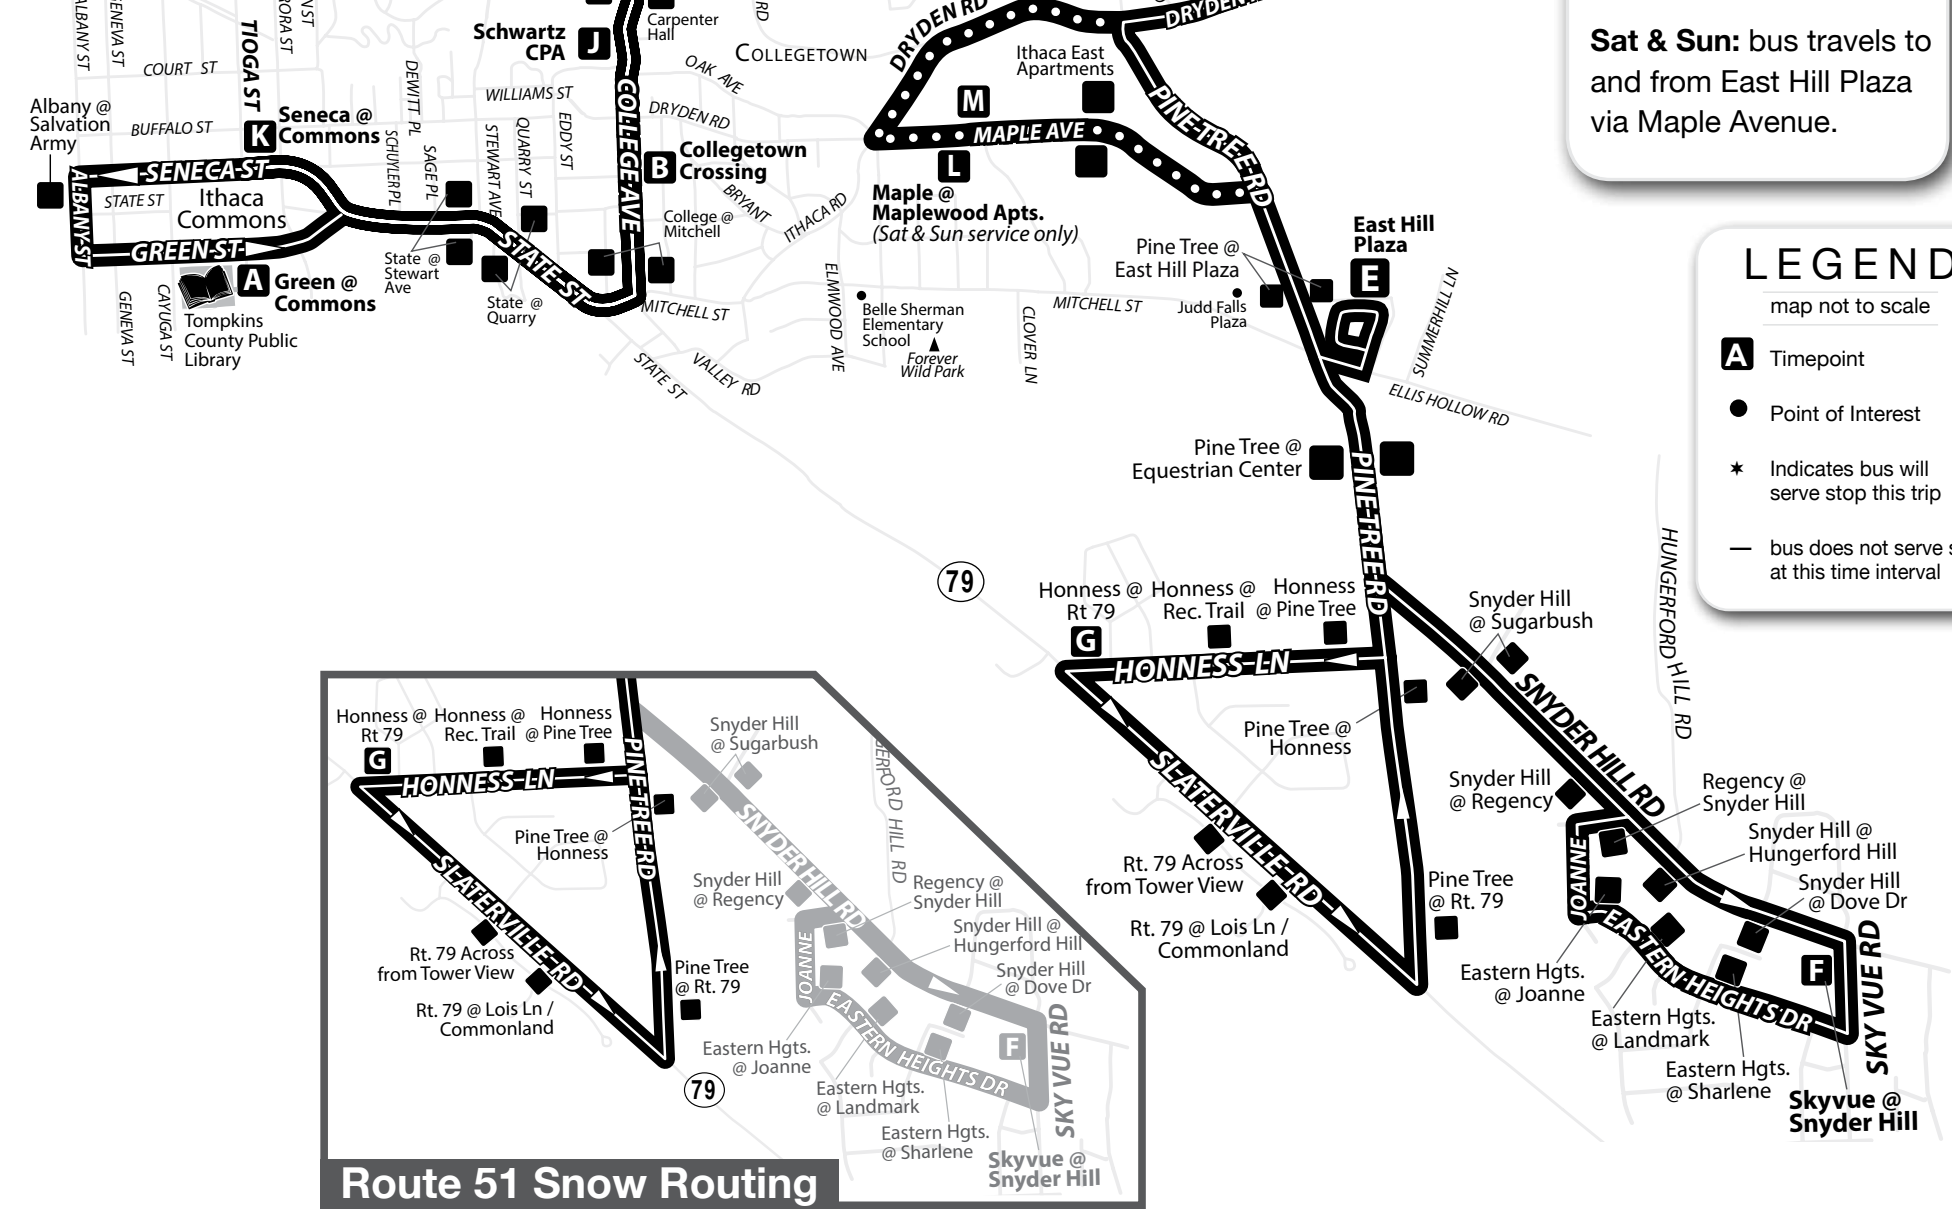

Bold Type indicates PM times.

ROUTE
51

MONDAY - SUNDAY

**Designated
Stops Only** ■

M T W R F **Sa Su**

Please note:
Monday - Friday: bus travels to and from East Hill Plaza via Pine Tree Road.
Sat & Sun: bus travels to and from East Hill Plaza via Maple Avenue.

LEGEND
 map not to scale
A Timepoint
 ● Point of Interest
 * Indicates bus will serve stop this trip
 - bus does not serve stop at this time interval