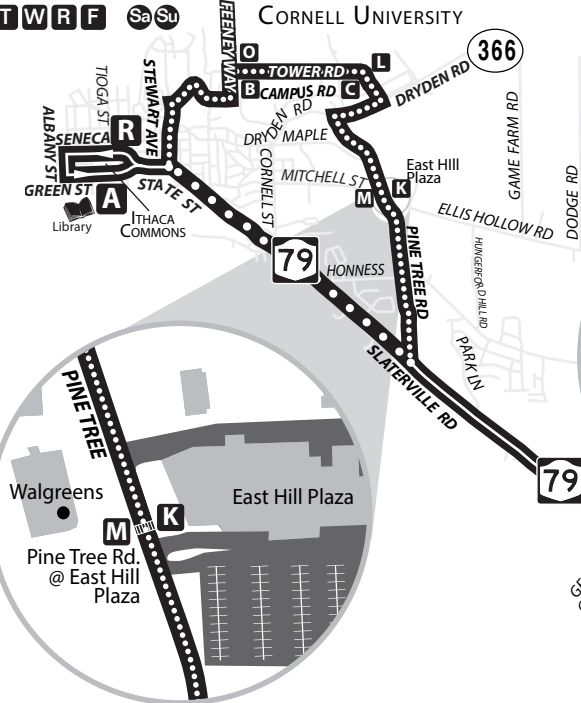

ROUTE
52
MONDAY - SUNDAY

MONDAY
through
FRIDAY

MTWRF SaSu

OUTBOUND

Green St. @ Commons	Boyce Thompson Inst.	Rt. 79 @ Brooktondale rd.	Caroline Town Hall @ Caroline Turnaround				
A	B	C	M	D	E	F	G
6:44 A	Via NYS 79 No Cornell	6:52 A	-	6:57 A	7:02 A		
7:42 A	7:50 A	7:54 A	7:57 A	8:04 A	-	8:09 A	8:14 A
12:55 P	1:03 P	1:07 P	1:10 P	1:17 P	1:21 P	1:27 P	1:32 P
4:32 P	4:40 P	4:44 P	4:47 P	4:54 P	5:00 P	5:06 P	5:11 P
7:10 P	7:18 P	7:22 P	7:25 P	7:32 P	7:36 P	7:42 P	7:47 P

INBOUND

Caroline Turnaround	Across the Street from Brooktondale Comm. Center @	Rt. 79 @ Brooktondale Rd.	Vet School Pine Tree @ East Hill Plaza	Seneca St. @ Commons					
G	F	H	I	J	K	L	O	R	A
7:05 A	7:11 A	7:17 A	7:21 A	-	7:28 A	7:32 A	7:36 A	7:44 A	7:48 A
8:17 A	8:22 A	8:28 A	8:32 A	-	8:39 A	8:43 A	8:47 A	8:55 A	8:59 A
1:35 P	1:40 P	1:46 P	1:50 P	-	1:57 P	2:01 P	2:05 P	2:13 P	2:17 P
5:15 P	5:20 P	Via NYS 79	5:26 P	Via NYS 79 No Cornell	5:36 P	5:40 P			
7:48 P	7:53 P		7:59 P						

Weekday: 9:50 am and 2:14 pm trips were combined into 1 trip leaving Green at 12:55 pm and Caroline at 1:35 pm. Weekend service is the same.

- A** Timepoint
- P** indicates bus will serve Park & Ride
- Point of Interest
- ⋮ Select Service Only. Please see schedule.
- bus does not serve stop at this time interval

INBOUND

Caroline Turnaround	Across the Street from Brooktondale Comm. Center @	Rt. 79 @ Brooktondale Rd.	Vet School Pine Tree @ East Hill Plaza	Seneca St. @ Commons					
G	F	H	I	J	K	L	O	R	A
8:55 A	9:00 A	9:06 A	9:10 A	-	9:17 A	9:21 A	9:24 A	9:30 A	9:34 A
1:10 P	1:15 P	1:21 P	1:25 P	-	1:32 P	1:36 P	1:39 P	1:45 P	-
6:19 P	6:24 P	Via NYS 79	6:30 P	Via NYS 79 No Cornell	6:40 P	6:44 P			