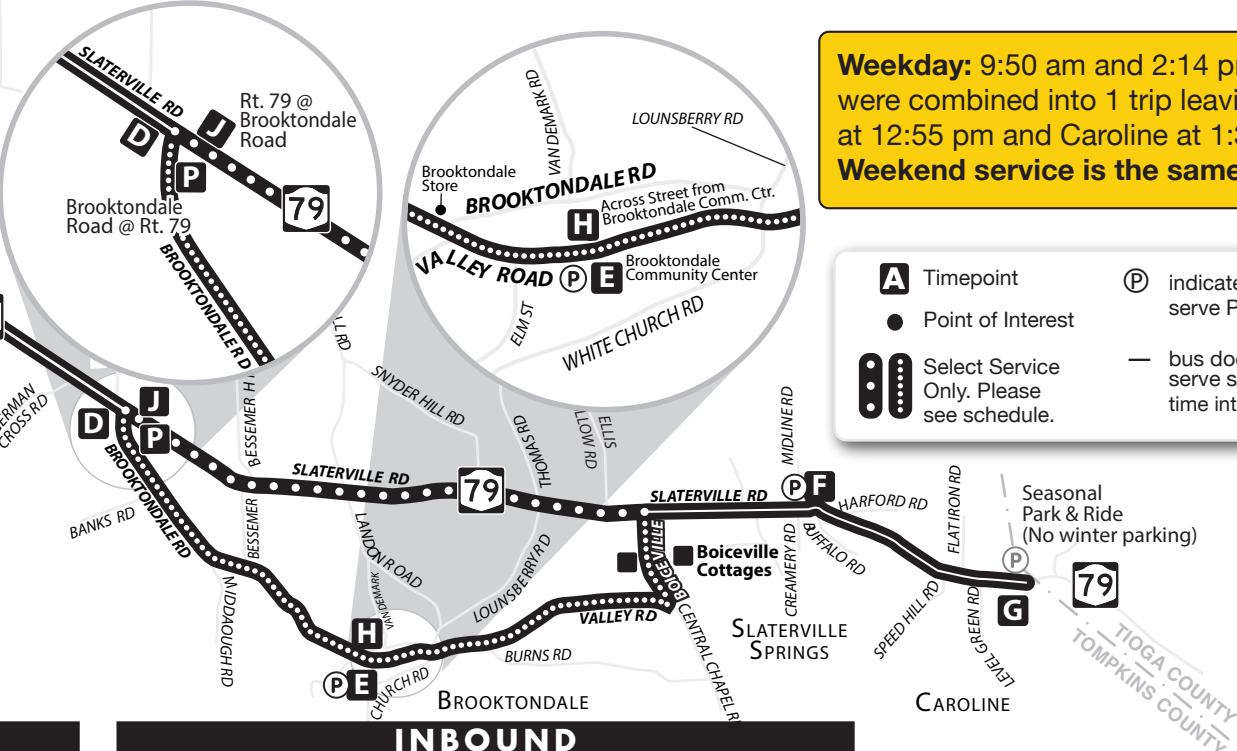

ROUTE
52
MONDAY - SUNDAY

MONDAY
through
FRIDAY

MTWRF SaSu

OUTBOUND

Green St. @ Commons	Boyce Thompson Inst.	Rt. 79 @ Brooktondale rd.	Caroline Town Hall @ Caroline Turnaround				
A	B	C	M	D	E	F	G
6:44 A	Via NYS 79 No Cornell	6:52 A	-	6:57 A	7:02 A		
7:42 A	7:50 A	7:54 A	7:57 A	8:04 A	-	8:09 A	8:14 A
12:55 P	1:03 P	1:07 P	1:10 P	1:17 P	1:21 P	1:27 P	1:32 P
4:32 P	4:40 P	4:44 P	4:47 P	4:54 P	5:00 P	5:06 P	5:11 P
7:10 P	7:18 P	7:22 P	7:25 P	7:32 P	7:36 P	7:42 P	7:47 P

INBOUND

Caroline Turnaround	Across the Street from Brooktondale Comm. Center @	Rt. 79 @ Brooktondale Rd.	Vet School Pine Tree @ East Hill Plaza	Seneca St. @ Commons					
G	F	H	I	J	K	L	O	R	A
7:05 A	7:11 A	7:17 A	7:21 A	-	7:28 A	7:32 A	7:36 A	7:44 A	7:48 A
8:17 A	8:22 A	8:28 A	8:32 A	-	8:39 A	8:43 A	8:47 A	8:55 A	8:59 A
1:35 P	1:40 P	1:46 P	1:50 P	-	1:57 P	2:01 P	2:05 P	2:13 P	2:17 P
5:15 P	5:20 P	Via NYS 79	5:26 P	Via NYS 79 No Cornell	5:36 P	5:40 P			
7:48 P	7:53 P		7:59 P						

Weekday: 9:50 am and 2:14 pm trips were combined into 1 trip leaving Green at 12:55 pm and Caroline at 1:35 pm. Weekend service is the same.

- A** Timepoint
- P** indicates bus will serve Park & Ride
- Point of Interest
- ⋮ Select Service Only. Please see schedule.
- bus does not serve stop at this time interval

INBOUND

Caroline Turnaround	Across the Street from Brooktondale Comm. Center @	Rt. 79 @ Brooktondale Rd.	Vet School Pine Tree @ East Hill Plaza	Seneca St. @ Commons					
G	F	H	I	J	K	L	O	R	A
8:55 A	9:00 A	9:06 A	9:10 A	-	9:17 A	9:21 A	9:24 A	9:30 A	9:34 A
1:10 P	1:15 P	1:21 P	1:25 P	-	1:32 P	1:36 P	1:39 P	1:45 P	-
6:19 P	6:24 P	Via NYS 79	6:30 P	Via NYS 79 No Cornell	6:40 P	6:44 P			