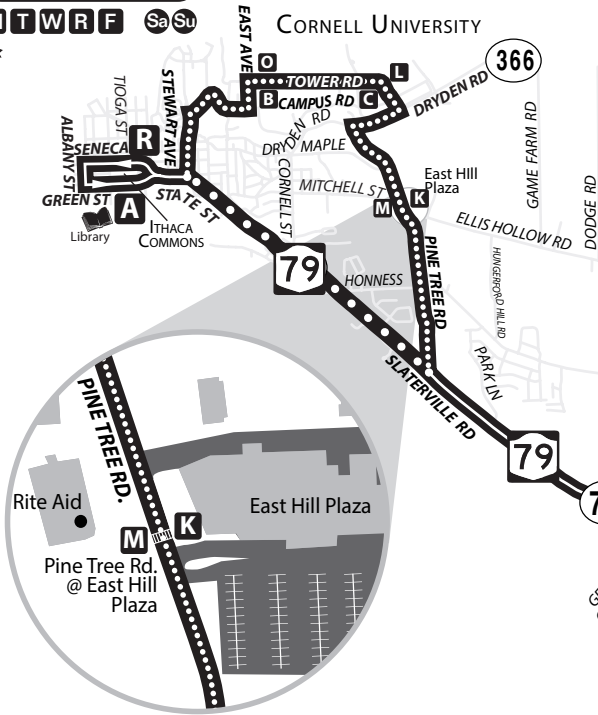

ROUTE 52

MONDAY - SUNDAY

Effective February 7, 2021 through May 29, 2021

MTWRF SaSu

MONDAY - FRIDAY

Please read schedules from left to right.

OUTBOUND

Green St. @ Commons	Boyce Thompson Inst.	Rt. 79 @ Brooktondale rd.	Caroline Town Hall	Caroline Turnaround			
A	B	C	M	D	E	F	G
6:44 A	Via NYS 79 No Cornell	6:52 A	—	6:57 A	7:02 A	7:05 A	7:11 A
7:40 A	7:48 A	7:52 A	7:55 A	8:02 A	—	8:07 A	8:12 A
10:00 A	10:08 A	10:12 A	10:15 A	10:22 A	—	10:27 A	10:32 A
2:14 P	2:22 P	2:26 P	2:29 P	2:36 P	2:40 P	2:46 P	2:51 P
4:32 P	4:40 P	4:44 P	4:47 P	4:54 P	4:58 P	5:04 P	5:09 P
5:42 P	5:50 P	5:54 P	5:57 P	6:04 P	6:08 P	6:14 P	6:19 P

INBOUND

Caroline Turnaround	Across the Street from Brooktondale Comm. Center	Pine Tree @ East Hill Plaza	Uris Hall Across Street	Green St. @ Commons				
G	F	H	J	K	L	O	R	A
7:05 A	7:11 A	7:17 A	7:21 A	7:28 A	7:32 A	7:36 A	7:44 A	—
8:17 A	8:22 A	8:28 A	8:32 A	8:39 A	8:43 A	8:47 A	8:55 A	8:59 A
10:42 A	10:47 A	10:53 A	10:57 A	11:03 A	11:07 A	11:11 A	11:19 A	11:23 A
2:56 P	3:01 P	—	3:07 P	3:14 P	3:18 P	3:23 P*	3:32 P*	—
5:15 P	5:20 P	—	5:26 P	Via NYS 79 No Cornell	5:36 P	5:40 P	—	—
6:24 P	6:29 P	—	6:35 P	—	—	—	—	—

*Route continues to Seneca St. as a route 67

Bold Type indicates PM times.

LEGEND

map not to scale

- A** Timepoint
- P** indicates bus will serve Park & Ride
- Point of Interest
- ⋮** Select Service Only. Please see schedule.
- bus does not serve stop at this time interval

WEEKEND

OUTBOUND

Green St. @ Commons	Boyce Thompson Inst.	Rt. 79 @ Brooktondale rd.	Caroline Town Hall	Caroline Turnaround			
A	B	C	M	D	E	F	G
7:45 A	Via NYS 79 No Cornell	7:53 A	—	7:58 A	8:03 A	8:05 A	8:10 A
12:10 P	12:19 P	12:22 P	12:25 P	12:32 P	12:36 P	12:42 P	12:47 P
6:15 P	6:24 P	6:27 P	6:30 P	6:37 P	6:41 P	6:47 P	6:52 P
8:25 A	Via NYS 79 No Cornell	8:34 A	—	8:39 A	8:44 A	8:47 A	8:52 A
12:10 P	12:19 P	12:22 P	12:25 P	12:32 P	12:36 P	12:42 P	12:47 P
5:30 P	5:39 P	5:42 P	5:45 P	5:52 P	5:56 P	6:02 P	6:07 P