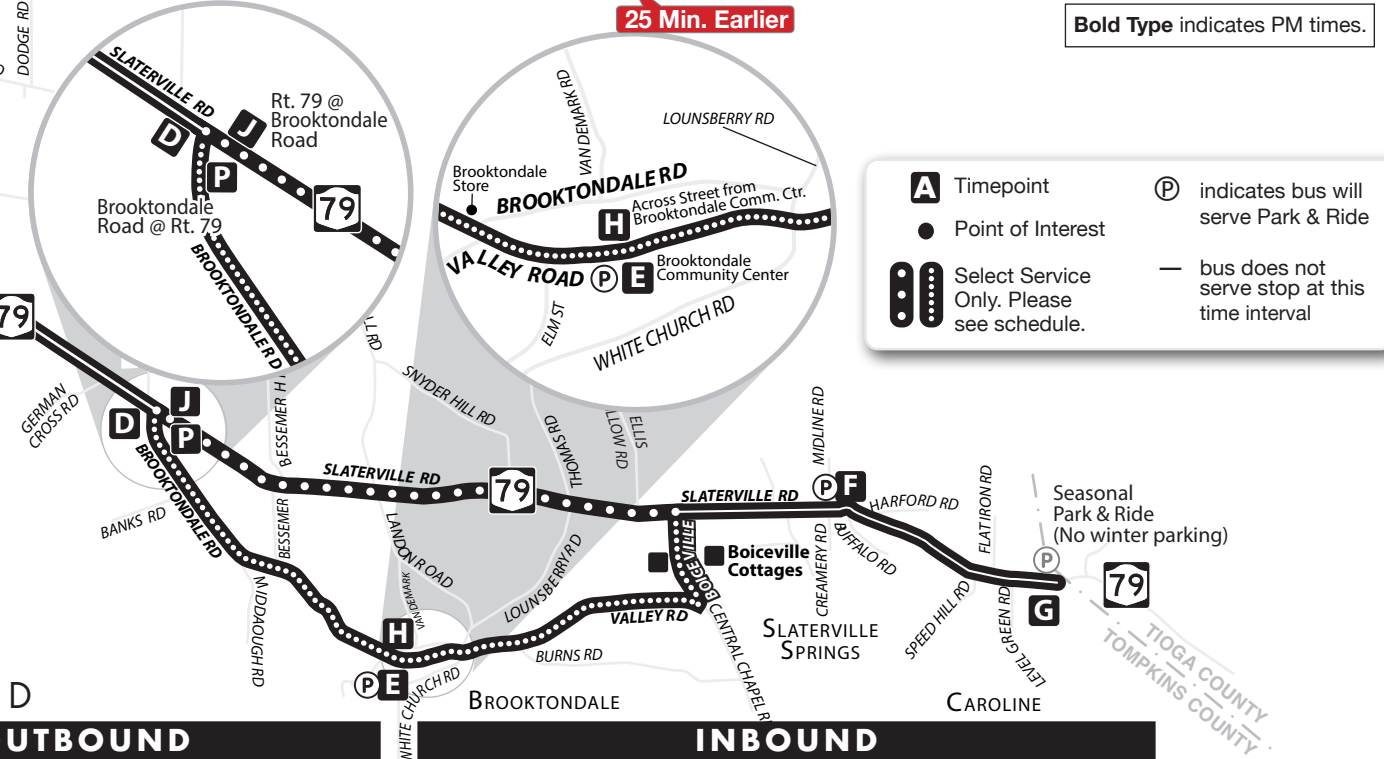

ROUTE  
**52**  
MONDAY - SUNDAY

MONDAY  
through  
FRIDAY

MTWRF SaSu

**OUTBOUND**

Green St. @ Commons	Boyce Thompson Inst.	Rt. 79 @ Brooktondale rd.	Caroline Town Hall @ Caroline Turnaround				
A	B	C	M	D	E	F	G
6:44 A	Via NYS 79 No Cornell			6:52 A	-	6:57 A	7:02 A
7:55 A	Via NYS 79 No Cornell			8:03 A	-	8:08 A	8:13 A
12:55 P	1:03 P	1:07 P	1:10 P	1:17 P	1:21 P	1:27 P	1:32 P
4:32 P	4:40 P	4:44 P	4:47 P	4:54 P	5:00 P	5:06 P	5:11 P
6:45 P	6:53 P	6:57 P	7:00 P	7:07 P	7:11 P	7:17 P	7:22 P

**INBOUND**

Caroline Turnaround	Across the Street from Brooktondale Comm. Center @	Rt. 79 @ Brooktondale Rd.	Vet School	Seneca St. @ Commons					
G	F	H	P	J	K	L	O	R	A
7:05 A	7:11 A	7:17 A	7:21 A	-	7:28 A	7:32 A	7:36 A	7:44 A	7:48 A
8:17 A	8:22 A	8:28 A	8:32 A	-	8:39 A	8:43 A	8:47 A	8:55 A	8:59 A
1:35 P	1:40 P	1:46 P	1:50 P	-	1:57 P	2:01 P	2:05 P	2:13 P	2:17 P
5:15 P	5:20 P	Via NYS 79			5:26 P	Via NYS 79 No Cornell			5:36 P
7:25 P	7:30 P	Via NYS 79			7:36 P	Via NYS 79 No Cornell			7:46 P

Effective May 26, 2024 through August 17, 2024

25 Min. Earlier

Bold Type indicates PM times.

- A** Timepoint
- P** indicates bus will serve Park & Ride
- Point of Interest
- ⋮ Select Service Only. Please see schedule.
- bus does not serve stop at this time interval

WEEKEND

**OUTBOUND**

Green St. @ Commons	Boyce Thompson Inst.	Rt. 79 @ Brooktondale rd.	Caroline Town Hall @ Caroline Turnaround				
A	B	C	M	D	E	F	G

**INBOUND**

Caroline Turnaround	Across the Street from Brooktondale Comm. Center @	Rt. 79 @ Brooktondale Rd.	Vet School	Seneca St. @ Commons					
G	F	H	P	J	K	L	O	R	A