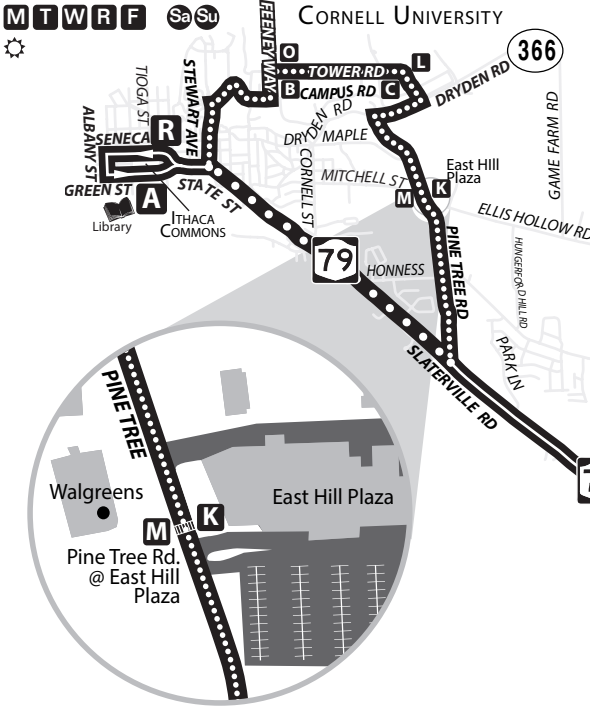

ROUTE  
**52**  
MONDAY - SUNDAY

MONDAY  
through  
FRIDAY

MTWRF SaSu

**OUTBOUND**

Green St. @ Commons	Boyce Thompson Inst.	Rt. 79 @ Brooktondale rd.	Caroline Town Hall @ Caroline Turnaround				
A	B	C	M	D	E	F	G
6:44 A	Via NYS 79 No Cornell			6:52 A	-	6:57 A	7:02 A
7:55 A	Via NYS 79 No Cornell			8:03 A	-	8:08 A	8:13 A
12:55 P	1:03 P	1:07 P	1:10 P	1:17 P	1:21 P	1:27 P	1:32 P
4:32 P	4:40 P	4:44 P	4:47 P	4:54 P	5:00 P	5:06 P	5:11 P
6:45 P	6:53 P	6:57 P	7:00 P	7:07 P	7:11 P	7:17 P	7:22 P

**INBOUND**

Caroline Turnaround	Across the Street from Brooktondale Comm. Center @	Rt. 79 @ Brooktondale Rd.	Vet School	Seneca St. @ Commons					
G	F	H	P	J	K	L	O	R	A
7:05 A	7:11 A	7:17 A	7:21 A	-	7:28 A	7:32 A	7:36 A	7:44 A	7:48 A
8:17 A	8:22 A	8:28 A	8:32 A	-	8:39 A	8:43 A	8:47 A	8:55 A	8:59 A
1:35 P	1:40 P	1:46 P	1:50 P	-	1:57 P	2:01 P	2:05 P	2:13 P	2:17 P
5:15 P	5:20 P	Via NYS 79			5:26 P	Via NYS 79 No Cornell			5:36 P
7:25 P	7:30 P	Via NYS 79			7:36 P	Via NYS 79 No Cornell			7:46 P

WEEKEND

**OUTBOUND**

Green St. @ Commons	Boyce Thompson Inst.	Rt. 79 @ Brooktondale rd.	Caroline Town Hall @ Caroline Turnaround				
A	B	C	M	D	E	F	G

**INBOUND**

Caroline Turnaround	Across the Street from Brooktondale Comm. Center @	Rt. 79 @ Brooktondale Rd.	Vet School	Seneca St. @ Commons					
G	F	H	P	J	K	L	O	R	A