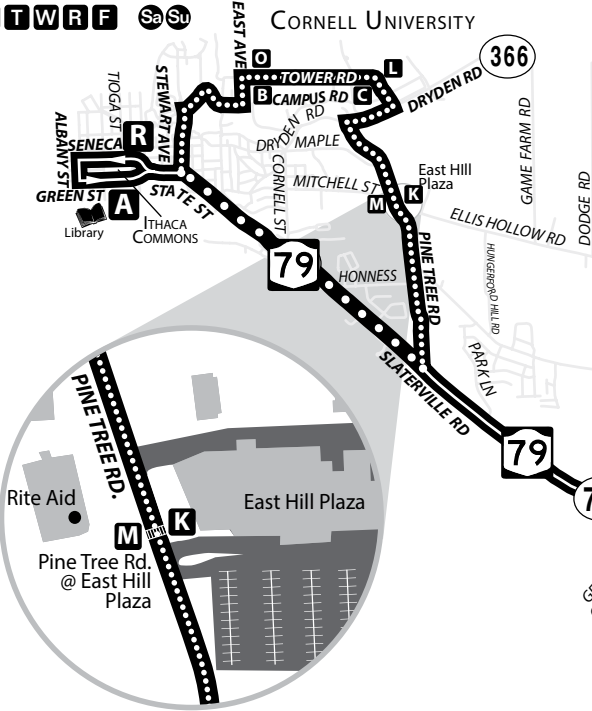

ROUTE 52

MONDAY - SUNDAY

MTWRF S Sa Su

Effective November 29, 2020 through February 6, 2021

MONDAY - FRIDAY *Please read schedules from left to right.*

Bold Type indicates PM times.

OUTBOUND

Green St. @ Commons	Boyce Thompson Inst.	Rt. 79 @ Brooktondale rd.	Caroline Town Hall	Caroline Turnaround			
A	B	C	M	D	E	F	G
6:44 A	Via NYS 79 No Cornell	6:52 A	-	6:57 A	7:02 A		
7:30 A	7:38 A	7:42 A	7:45 A	7:52 A	-	7:57 A	8:02 A
10:00 A	10:08 A	10:12 A	10:15 A	10:22 A	-	10:27 A	10:32 A
2:08 P	2:16 P	2:20 P	2:23 P	2:30 P	2:34 P	2:40 P	2:45 P
4:32 P	4:40 P	4:44 P	4:47 P	4:54 P	4:58 P	5:04 P	5:09 P
5:42 P	5:50 P	5:54 P	5:57 P	6:04 P	6:08 P	6:14 P	6:19 P

INBOUND

Caroline Turnaround	Across the Street from Brooktondale Comm. Center	Pine Tree @ East Hill Plaza	Uris Hall Across Street	Green St. @ Commons				
G	F	H	J	K	L	O	R	A
7:05 A	7:11 A	7:17 A	7:21 A	7:28 A	7:32 A	7:36 A	7:44 A	-
8:07 A	8:12 A	8:18 A	8:22 A	8:29 A	8:33 A	8:37 A	8:45 A	-
10:42 A	10:47 A	10:53 A	10:57 A	11:03 A	11:07 A	11:11 A	11:19 A	11:23 A
2:56 P	3:01 P	-	3:07 P	3:14 P	3:18 P	3:23 P*	3:32 P*	-
5:15 P	5:20 P	-	5:26 P	Via NYS 79 No Cornell	5:36 P	5:40 P	5:45 P	5:50 P
6:24 P	6:29 P	-	6:35 P					

*Route continues to Seneca St. as a route 67

LEGEND

map not to scale

- A** Timepoint
- Point of Interest
- P** indicates bus will serve Park & Ride
- S** Select Service Only. Please see schedule.
- bus does not serve stop at this time interval

WEEKEND OUTBOUND

Green St. @ Commons	Boyce Thompson Inst.	Rt. 79 @ Brooktondale rd.	Caroline Town Hall	Caroline Turnaround			
A	B	C	M	D	E	F	G
7:45 A	Via NYS 79 No Cornell	7:53 A	-	7:58 A	8:03 A		
12:10 P	12:19 P	12:22 P	12:25 P	12:32 P	12:36 P	12:42 P	12:47 P
6:15 P	6:24 P	6:27 P	6:30 P	6:37 P	6:41 P	6:47 P	6:52 P
8:25 A	Via NYS 79 No Cornell	8:34 A	-	8:39 A	8:44 A		
12:10 P	12:19 P	12:22 P	12:25 P	12:32 P	12:36 P	12:42 P	12:47 P
5:30 P	5:39 P	5:42 P	5:45 P	5:52 P	5:56 P	6:02 P	6:07 P