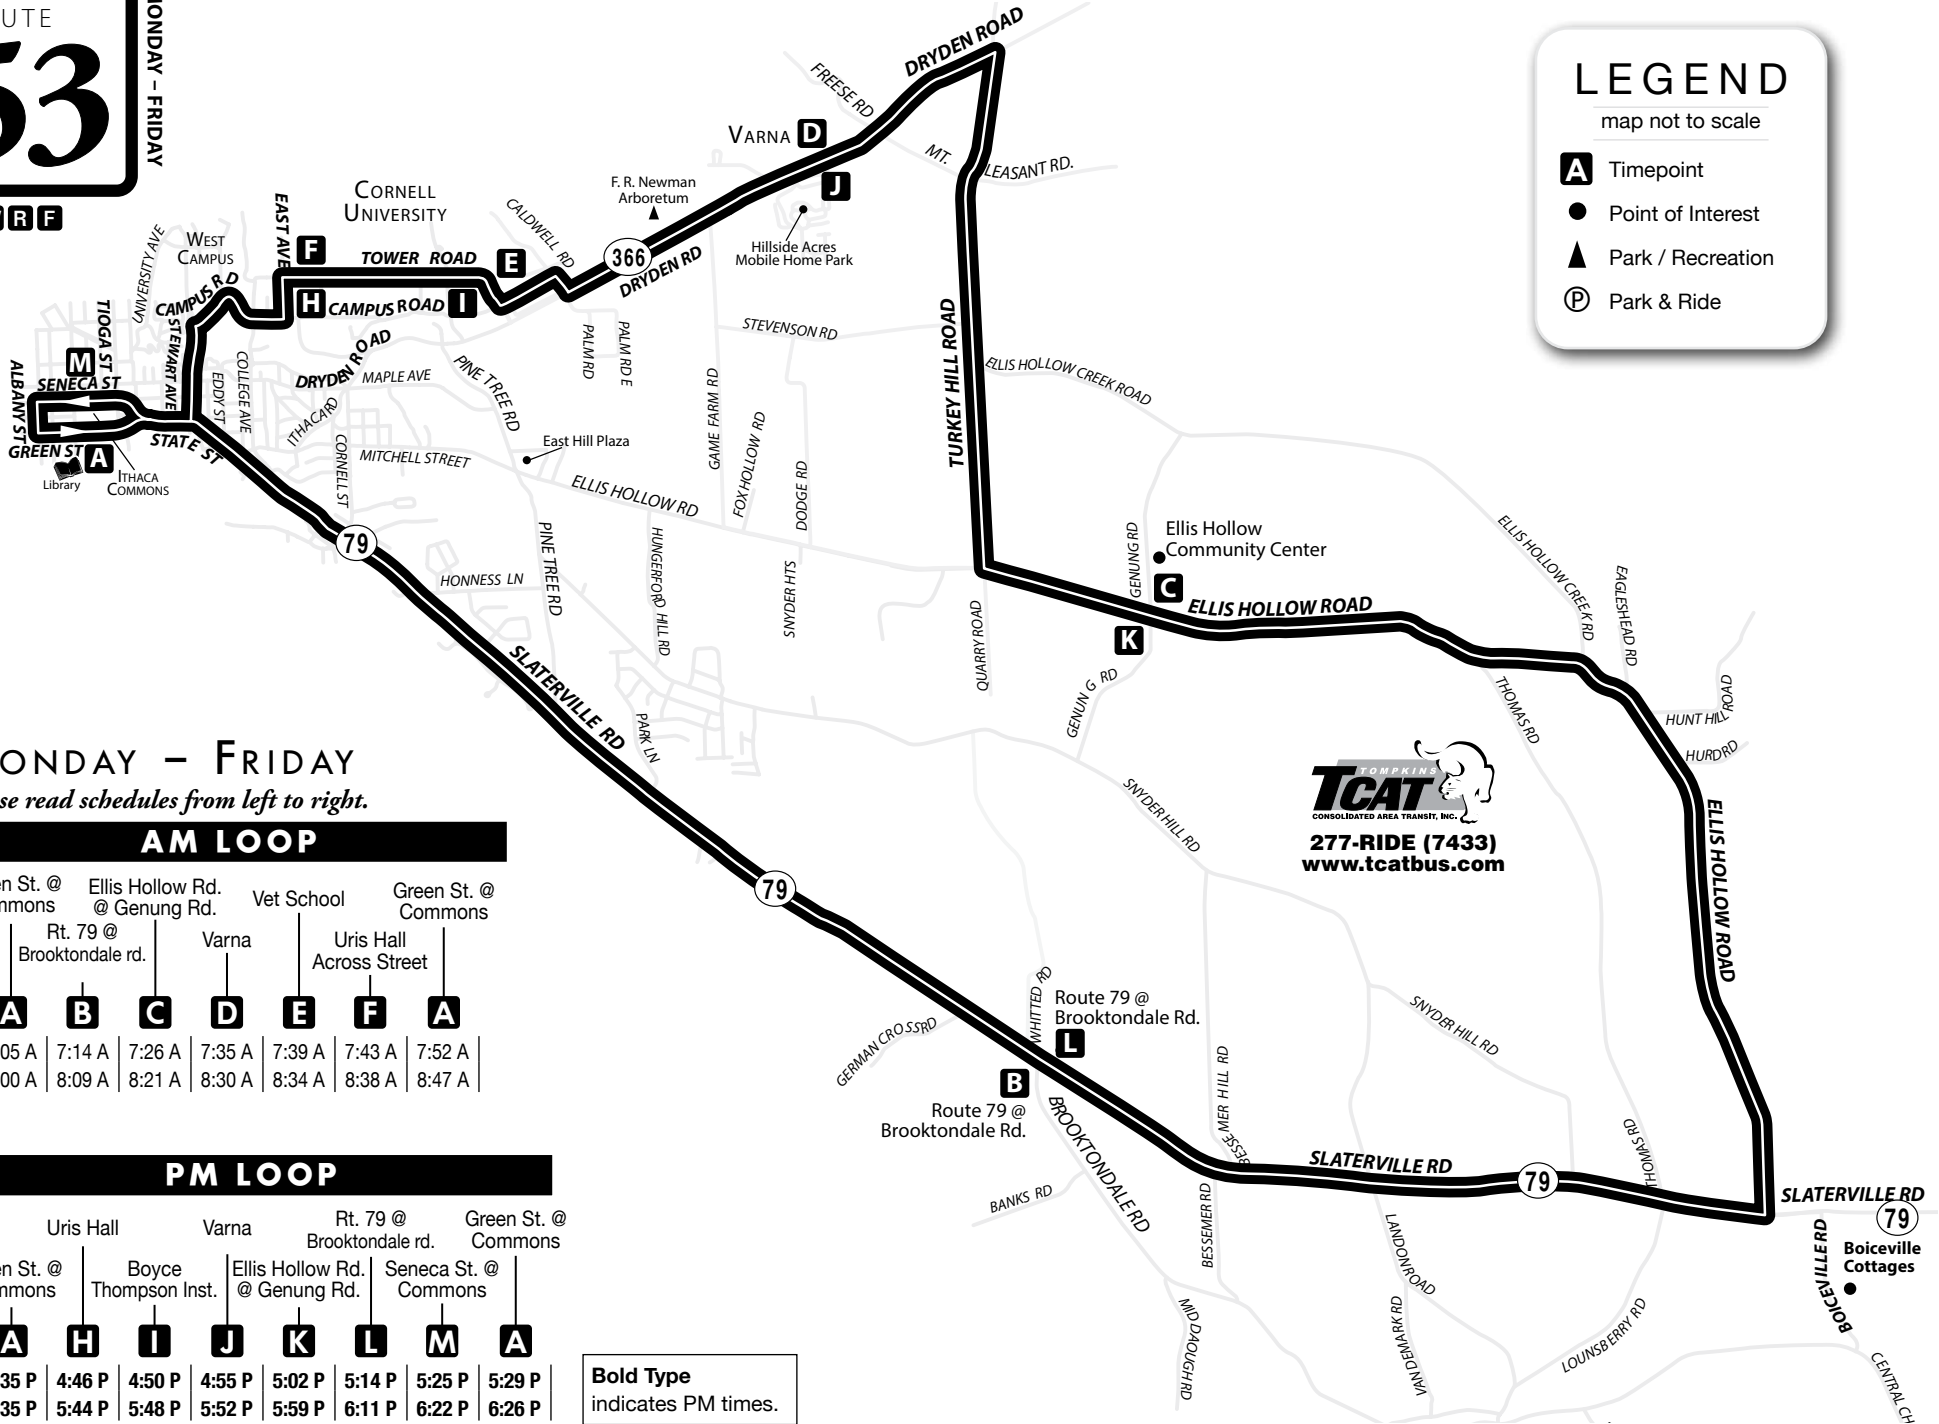

ROUTE
53

MONDAY - FRIDAY

MTWRF

LEGEND

map not to scale

- A** Timepoint
- Point of Interest
- ▲ Park / Recreation
- P** Park & Ride

MONDAY - FRIDAY

Please read schedules from left to right.

AM LOOP

Green St. @ Commons	Ellis Hollow Rd. @ Genung Rd.	Vet School	Green St. @ Commons
Rt. 79 @ Brooktondale rd.	Varna	Uris Hall Across Street	
A	B	C	D
E	F	A	
7:05 A 8:00 A	7:14 A 8:09 A	7:26 A 8:21 A	7:35 A 8:30 A
7:39 A 8:34 A	7:43 A 8:38 A	7:52 A 8:47 A	

PM LOOP

Green St. @ Commons	Uris Hall	Boyce Thompson Inst.	Varna	Ellis Hollow Rd. @ Genung Rd.	Rt. 79 @ Brooktondale rd.	Seneca St. @ Commons	Green St. @ Commons
A	H	I	J	K	L	M	A
4:35 P 5:35 P	4:46 P 5:44 P	4:50 P 5:48 P	4:55 P 5:52 P	5:02 P 5:59 P	5:14 P 6:11 P	5:25 P 6:22 P	5:29 P 6:26 P