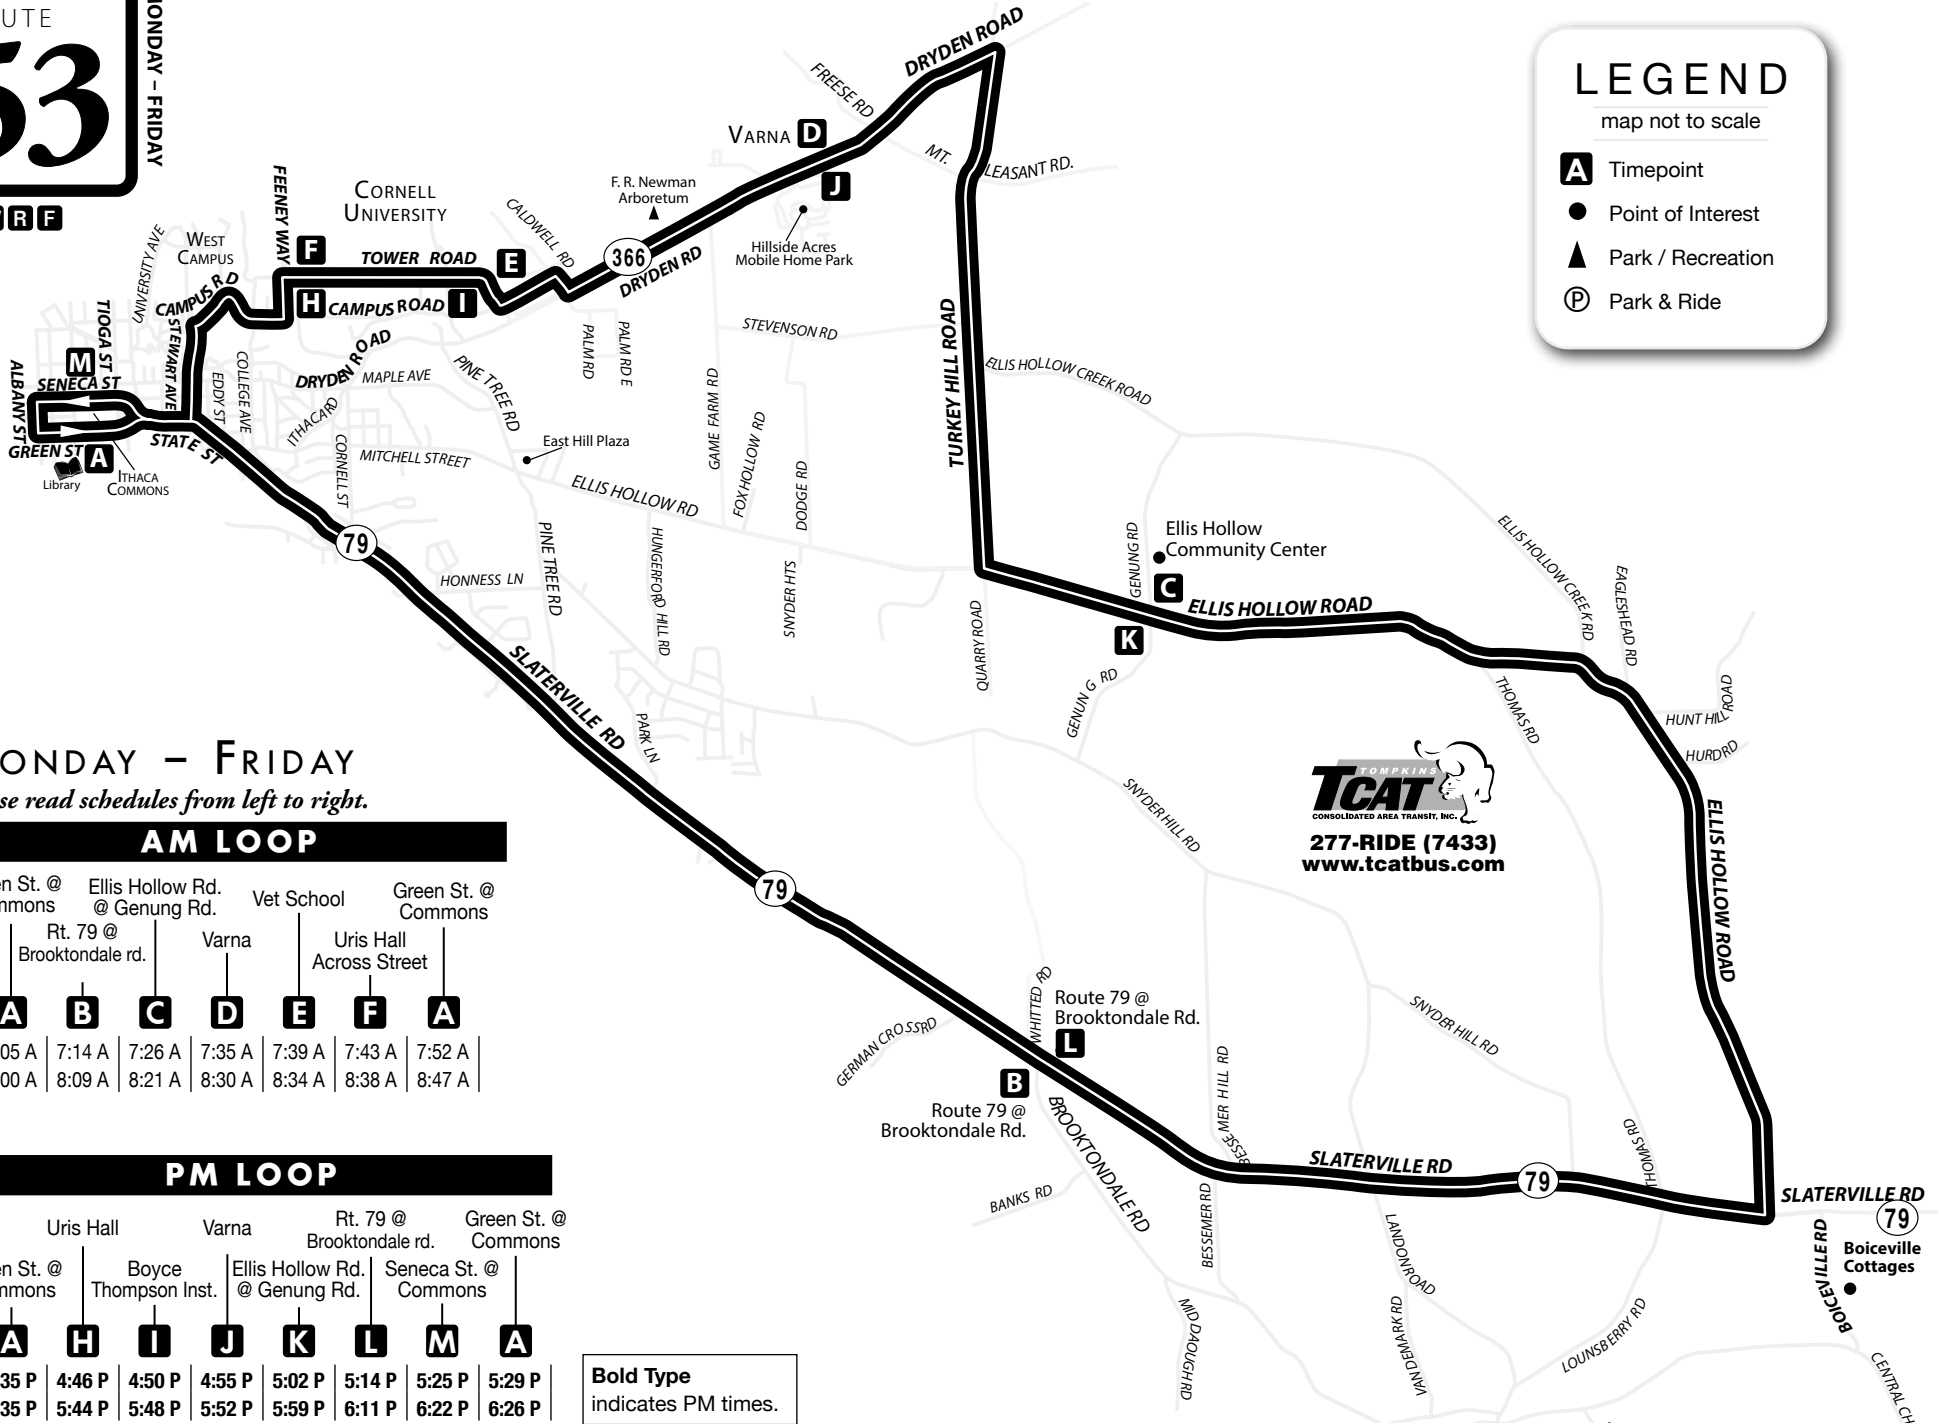

ROUTE
53
MONDAY - FRIDAY

M T W R F

LEGEND

map not to scale

- A** Timepoint
- Point of Interest
- ▲ Park / Recreation
- P** Park & Ride

MONDAY - FRIDAY

Please read schedules from left to right.

AM LOOP

Green St. @ Commons	Ellis Hollow Rd. @ Genung Rd.	Vet School	Green St. @ Commons
Rt. 79 @ Brooktondale rd.	Varna	Uris Hall Across Street	
A	B	C	D
E	F	A	
7:05 A	7:14 A	7:26 A	7:35 A
8:00 A	8:09 A	8:21 A	8:30 A
			8:34 A
			8:38 A
			8:47 A

PM LOOP

Green St. @ Commons	Uris Hall	Varna	Rt. 79 @ Brooktondale rd.	Green St. @ Commons
Boyce Thompson Inst.	Ellis Hollow Rd. @ Genung Rd.	Seneca St. @ Commons		
A	H	I	J	K
L	M	A		
4:35 P	4:46 P	4:50 P	4:55 P	5:02 P
5:35 P	5:44 P	5:48 P	5:52 P	5:59 P
			6:11 P	6:22 P
			6:26 P	