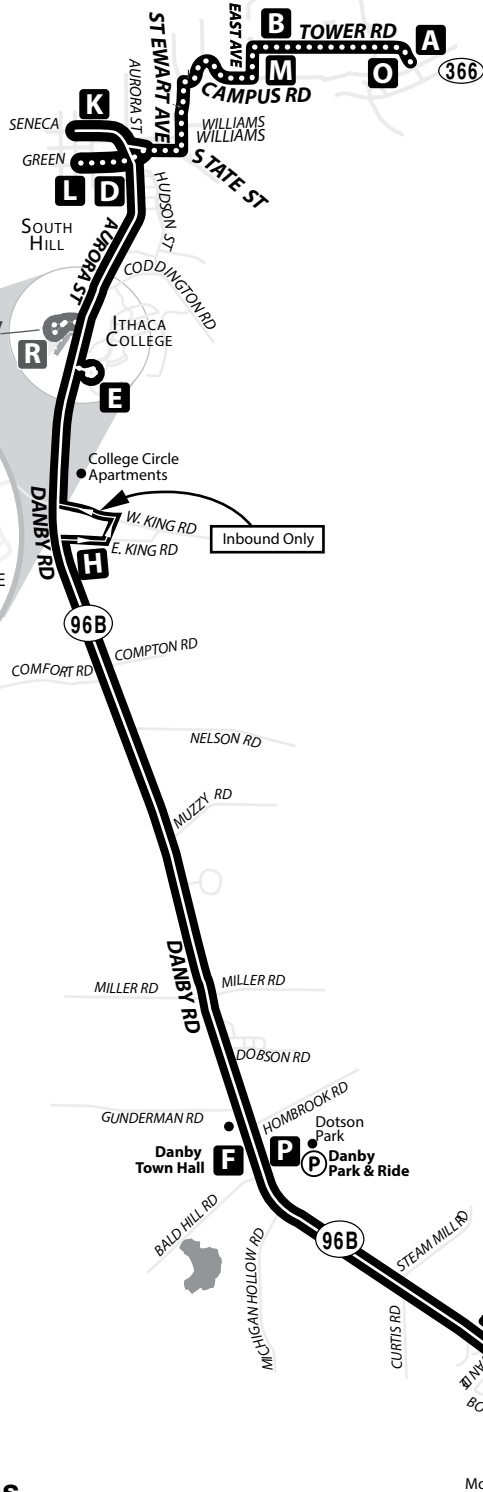

ROUTE  
**65**  
MONDAY - SATURDAY  
MTWRF Sa

**LEGEND**

map not to scale

- A** Timepoint
- Point of Interest
- Select Service Only. Please see schedule.
- D** indicates drop off only. Passengers wanting to exit bus will need to ask driver to stop
- P** indicates bus will serve Park & Ride
- bus does not serve stop at this time interval

**Minor timing adjustment to last weekday trip**

**Bold Type** indicates PM times.

**MONDAY - FRIDAY**

Please read schedules from left to right.

**OUTBOUND**

Uris Hall Across St.	Aurora St. @ Commons	Danby Town Hall	Vet School	Green @ Commons	Alumni Circle @ IC	Hillview Terrace Mobile Home Park
<b>A</b>	<b>B</b>	<b>L</b>	<b>D</b>	<b>E</b>	<b>F</b>	<b>G</b>
—	—	6:45 A	6:47 A	—	6:55 A	7:01 A
—	—	—	7:45 A	—	7:53 A	7:59 A
9:08 A	9:12 A	—	9:20 A	9:24 A	9:32 A	9:38 A
—	—	<b>1:20 P</b>	<b>1:22 P</b>	—	<b>1:30 P</b>	<b>1:36 P</b>
<b>4:41 P</b>	<b>4:45 P</b>	—	<b>4:53 P</b>	<b>4:57 P</b>	<b>5:05 P</b>	<b>5:11 P</b>
<b>5:50 P</b>	<b>5:54 P</b>	—	<b>6:02 P</b>	<b>6:06 P</b>	<b>6:14 P</b>	<b>6:20 P</b>

**SATURDAY (NO SUNDAY SERVICE)**

Please read schedules from left to right.

**OUTBOUND**      **INBOUND**

Green @ Commons	South Hill Business Park	Hillview Terrace Mobile Home Park	Route 96B @ E. King	Seneca @ Commons	Aurora St. @ Commons	Danby Town Hall	Danby Park @ Ride	South Hill Business Park	Green @ Commons	
<b>L</b>	<b>D</b>	<b>R</b>	<b>G</b>	<b>G</b>	<b>G</b>	<b>P</b>	<b>H</b>	<b>R</b>	<b>K</b>	<b>L</b>
8:50 A	8:52 A	8:55 A	9:02 A	9:07 A	9:09 A	9:14 A	9:20 A	—	9:26 A	—
11:25 A	11:27 A	11:30 A	11:37 A	11:42 A	11:44 A	11:49 A	11:55 A	11:58 A	<b>12:02 P</b>	<b>12:06 P</b>
<b>5:30 P</b>	<b>5:32 P</b>	—	<b>5:40 P</b>	<b>5:45 P</b>	<b>5:48 P</b>	<b>5:53 P</b>	<b>5:59 P</b>	<b>6:02 P</b>	<b>6:06 P</b>	<b>6:10 P</b>