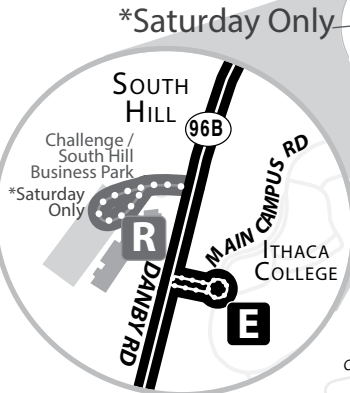

ROUTE  
**65**  
MONDAY - SATURDAY  
MTWRF Sa

**LEGEND**

map not to scale

- A** Timepoint
- Point of Interest
- Select Service Only. Please see schedule.
- D** indicates drop off only. Passengers wanting to exit bus will need to ask driver to stop
- P** indicates bus will serve Park & Ride
- bus does not serve stop at this time interval

**INBOUND**

Danby Park @ Ride	Alumni Circle @ IC	Seneca @ Commons	Uris Hall	Hillview Terrace Mobile Home Park	Route 96B @ E. King	Aurora St. @ Commons	Green @ Commons	Boyce Thompson Inst.
<b>G</b>	<b>P</b>	<b>H</b>	<b>E</b>	<b>D</b>	<b>K</b>	<b>L</b>	<b>M</b>	<b>O</b>
7:05 A	7:10 A	7:16 A	7:20 A	7:24 A	—	—	7:33 A	7:36 A
8:03 A	8:08 A	8:14 A	8:18 A	8:22 A	—	—	8:31 A	8:34 A
9:40 A	9:45 A	9:51 A	—	—	9:57 A	—	—	—
<b>1:38 P</b>	<b>1:43 P</b>	<b>1:49 P</b>	—	—	<b>1:55 P</b>	—	—	—
<b>5:14 P</b>	<b>5:19 P</b>	<b>5:25 P</b>	<b>5:29 P</b>	—	<b>5:35 P</b>	<b>5:39 P</b>	—	—
<b>6:22 P</b>	<b>6:27 P</b>	<b>6:33 P</b>	<b>6:37 P</b>	—	<b>6:43 P</b>	<b>6:47 P</b>	—	—

**SATURDAY (NO SUNDAY SERVICE)**

Please read schedules from left to right.

**OUTBOUND**      **INBOUND**

Green @ Commons	South Hill Business Park	Hillview Terrace Mobile Home Park	Route 96B @ E. King	Seneca @ Commons	Aurora St. @ Commons	Danby Town Hall	Danby Park @ Ride	South Hill Business Park	Green @ Commons	
<b>L</b>	<b>D</b>	<b>R</b>	<b>G</b>	<b>G</b>	<b>G</b>	<b>P</b>	<b>H</b>	<b>R</b>	<b>K</b>	<b>L</b>
8:50 A	8:52 A	8:55 A	9:02 A	9:07 A	9:09 A	9:14 A	9:20 A	—	9:26 A	—
11:25 A	11:27 A	11:30 A	11:37 A	11:42 A	11:44 A	11:49 A	11:55 A	11:58 A	<b>12:02 P</b>	<b>12:06 P</b>
<b>5:30 P</b>	<b>5:32 P</b>	—	<b>5:40 P</b>	<b>5:45 P</b>	<b>5:48 P</b>	<b>5:53 P</b>	<b>5:59 P</b>	<b>6:02 P</b>	<b>6:06 P</b>	<b>6:10 P</b>