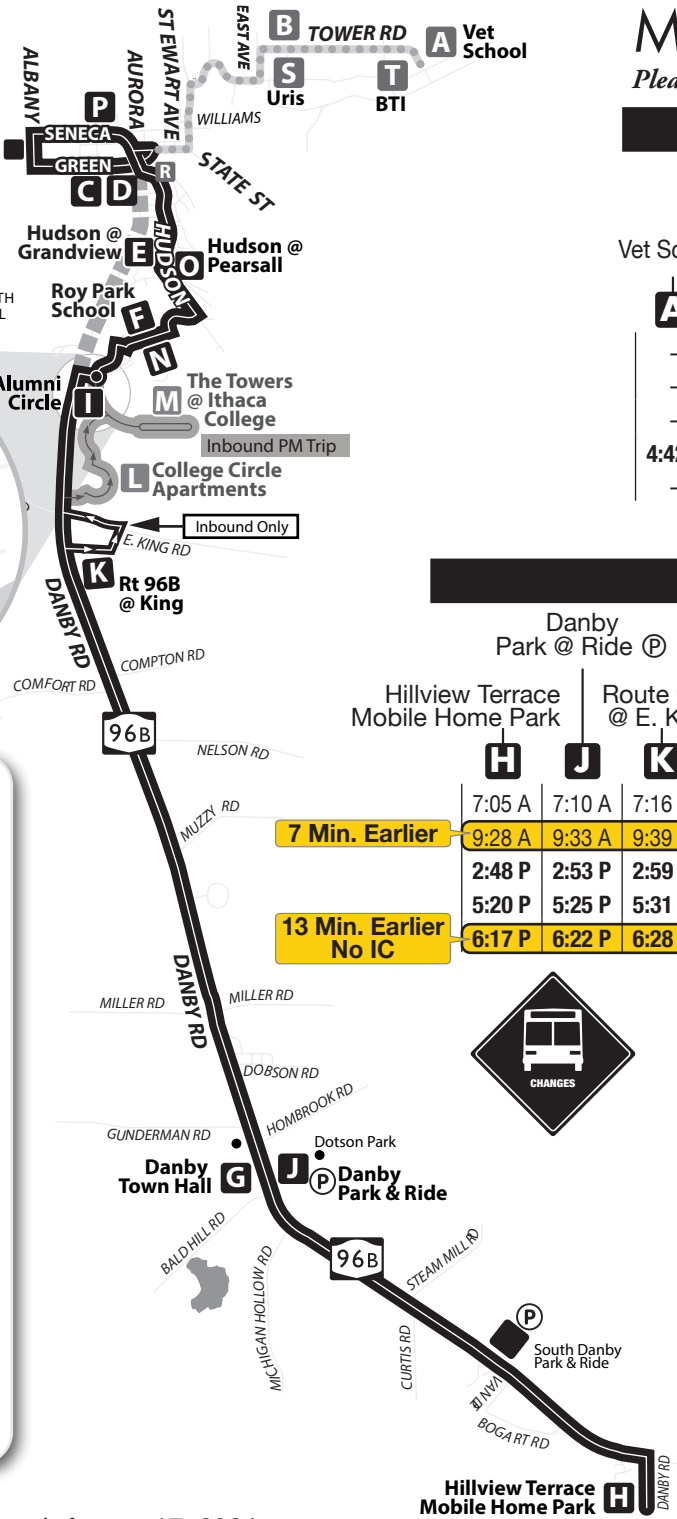

ROUTE 65

MONDAY - FRIDAY

M T W R F

MONDAY - FRIDAY

Please read schedules from left to right.

OUTBOUND

Bold Type indicates PM times.

	Vet School	Uris Hall Across St.	Green @ Commons	Aurora St. @ Commons	Hudson @ Grandview	Roy Park School	Danby Town Hall	Hillview Terrace Mobile Home Park	
	A	B	C	D	E	F	G	H	
	-	-	6:39 A	6:41 A	6:44 A	6:48 A	6:58 A	7:04 A	
	-	-	-	9:10 A	-	-	9:18 A	9:24 A	9 Min. Earlier No IC
	-	-	2:20 P	2:22 P	2:25 P	2:29 P	2:39 P	2:45 P	
	4:42 P	4:46 P	-	4:54 P	4:57 P	5:01 P	5:11 P	5:17 P	
	-	-	5:50 P	5:52 P	5:55 P	5:59 P	6:09 P	6:15 P	13 Min. Earlier

INBOUND

	Hillview Terrace Mobile Home Park	Route 96B @ E. King	College Circle Apts.	Roy Park School	Seneca @ Commons	Aurora St. @ State	Uris Hall	Boyce Thompson Inst.					
	H	J	K	I	L	M	N	O	P	C	R	S	T
	7:05 A	7:10 A	7:16 A	7:19 A	-	-	7:21 A	7:24 A	-	-	7:26 A	7:34 A	7:37 A
	9:28 A	9:33 A	9:39 A	9:42 A	-	-	9:44 A	9:47 A	9:51 A	9:55 A	-	-	-
	2:48 P	2:53 P	2:59 P	-	3:02 P	3:07 P	3:11 P	3:14 P	3:18 P	3:22 P	-	*	*
	5:20 P	5:25 P	5:31 P	-	-	-	-	-	5:37 P	5:41 P	-	-	-
	6:17 P	6:22 P	6:28 P	-	-	-	-	-	6:34 P	6:38 P	-	*	*

*continues to Cornell as route 37
*continues to Cornell as route 52

LEGEND

map not to scale

- A** Timepoint
- Point of Interest
- Select Service Only. Please see schedule.
- Express Trips use 96B - service to IC via Alumni Circle.
- D** indicates drop off only. Passengers wanting to exit bus will need to ask driver to stop
- P** indicates bus will serve Park & Ride
- bus does not serve stop at this time interval