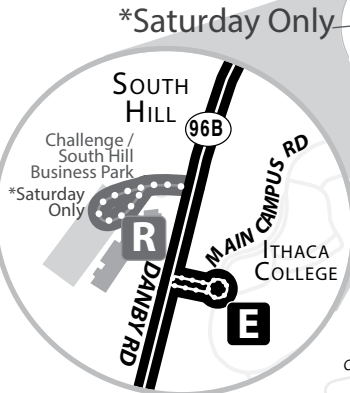

ROUTE  
**65**  
MONDAY - SATURDAY  
MTWRF Sa

**LEGEND**

map not to scale

- A** Timepoint
- Point of Interest
- D** Select Service Only. Please see schedule.
- D** indicates drop off only. Passengers wanting to exit bus will need to ask driver to stop
- P** indicates bus will serve Park & Ride
- bus does not serve stop at this time interval

**CHANGES**

**No West Campus.**

**Timing Adjustments.**

**Added 1 AM trip from Aurora St at 7:45 AM**

**CHANGES**

**Timing Adjustments.**

**MONDAY - FRIDAY**

Please read schedules from left to right.

**INBOUND**

Danby Park @ Ride	Alumni Circle @ IC	Seneca @ Commons	Uris Hall	Hillview Terrace Mobile Home Park	Route 96B @ E. King	Aurora St. @ Commons	Green @ Commons	Boyce Thompson Inst.
<b>G</b>	<b>P</b>	<b>H</b>	<b>E</b>	<b>D</b>	<b>K</b>	<b>L</b>	<b>M</b>	<b>O</b>
7:05 A	7:10 A	7:16 A	7:20 A	7:24 A	-	-	7:33 A	7:36 A
8:03 A	8:08 A	8:14 A	8:18 A	8:22 A	-	-	8:31 A	8:34 A
9:40 A	9:45 A	9:51 A	-	-	9:57 A	-	-	-
<b>1:38 P</b>	<b>1:43 P</b>	<b>1:49 P</b>	-	-	<b>1:55 P</b>	-	-	-
5:14 P	5:19 P	5:25 P	<b>5:29 P</b>	-	<b>5:35 P</b>	<b>5:39 P</b>	-	-
6:20 P	6:25 P	6:31 P	6:35 P	-	6:41 P	6:45 P	-	-

**Bold Type** indicates PM times.

**SATURDAY (NO SUNDAY SERVICE)**

Please read schedules from left to right.

**OUTBOUND** **INBOUND** Continues as route #

Green @ Commons	South Hill Business Park	Hillview Terrace Mobile Home Park	Route 96B @ E. King	Seneca @ Commons	Aurora St. @ Commons	Danby Town Hall	Green @ Commons	South Hill Business Park	Green @ Commons	
<b>L</b>	<b>D</b>	<b>R</b>	<b>G</b>	<b>G</b>	<b>G</b>	<b>P</b>	<b>H</b>	<b>R</b>	<b>K</b>	<b>L</b>
8:50 A	8:52 A	8:55 A	9:02 A	9:07 A	9:09 A	9:14 A	9:20 A	-	9:26 A	-
11:25 A	11:27 A	11:30 A	11:37 A	11:42 A	11:44 A	11:49 A	11:55 A	11:58 A	<b>12:02 P</b>	<b>12:06 P</b>
5:30 P	5:32 P	-	5:40 P	5:45 P	5:48 P	5:53 P	5:59 P	6:02 P	6:06 P	6:10 P