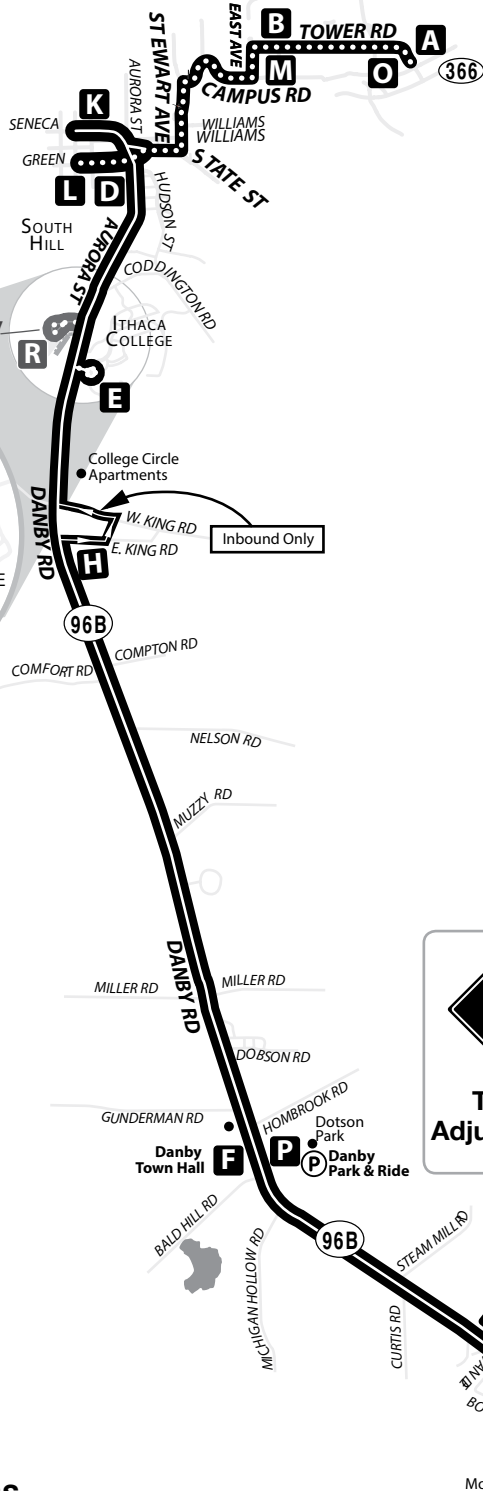

ROUTE  
**65**  
MONDAY - SATURDAY  
MTWRF Sa

**LEGEND**

map not to scale

- A** Timepoint
- Point of Interest
- D** Select Service Only. Please see schedule.
- D** indicates drop off only. Passengers wanting to exit bus will need to ask driver to stop
- P** indicates bus will serve Park & Ride
- bus does not serve stop at this time interval

**CHANGES**

**No West Campus.**

**Timing Adjustments.**

**Added 1 AM trip from Aurora St at 7:45 AM**

**CHANGES**

**Timing Adjustments.**

**MONDAY - FRIDAY**

Please read schedules from left to right.

**INBOUND**

Danby Park @ Ride	Alumni Circle @ IC	Seneca @ Commons	Uris Hall	Hillview Terrace Mobile Home Park	Route 96B @ E. King	Aurora St. @ Commons	Green @ Commons	Boyce Thompson Inst.
<b>G</b>	<b>P</b>	<b>H</b>	<b>E</b>	<b>D</b>	<b>K</b>	<b>L</b>	<b>M</b>	<b>O</b>
7:05 A	7:10 A	7:16 A	7:20 A	7:24 A	-	-	7:33 A	7:36 A
8:03 A	8:08 A	8:14 A	8:18 A	8:22 A	-	-	8:31 A	8:34 A
9:40 A	9:45 A	9:51 A	-	-	9:57 A	-	-	-
<b>1:38 P</b>	<b>1:43 P</b>	<b>1:49 P</b>	-	-	<b>1:55 P</b>	-	-	-
5:14 P	5:19 P	5:25 P	<b>5:29 P</b>	-	<b>5:35 P</b>	<b>5:39 P</b>	-	-
6:20 P	6:25 P	6:31 P	6:35 P	-	6:41 P	6:45 P	-	-

**Bold Type** indicates PM times.

**SATURDAY (NO SUNDAY SERVICE)**

Please read schedules from left to right.

**OUTBOUND** **INBOUND** Continues as route #

Green @ Commons	South Hill Business Park	Hillview Terrace Mobile Home Park	Route 96B @ E. King	Seneca @ Commons	Aurora St. @ Commons	Danby Town Hall	Green @ Commons	South Hill Business Park	Green @ Commons	
<b>L</b>	<b>D</b>	<b>R</b>	<b>G</b>	<b>G</b>	<b>G</b>	<b>P</b>	<b>H</b>	<b>R</b>	<b>K</b>	<b>L</b>
8:50 A	8:52 A	8:55 A	9:02 A	9:07 A	9:09 A	9:14 A	9:20 A	-	9:26 A	-
11:25 A	11:27 A	11:30 A	11:37 A	11:42 A	11:44 A	11:49 A	11:55 A	11:58 A	<b>12:02 P</b>	<b>12:06 P</b>
5:30 P	5:32 P	-	5:40 P	5:45 P	5:48 P	5:53 P	5:59 P	6:02 P	6:06 P	6:10 P