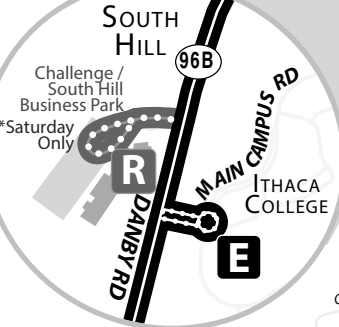

*Saturday Only

LEGEND

- map not to scale
- A** Timepoint
- Point of Interest
- D** Select Service Only. Please see schedule.
- D** indicates drop off only. Passengers wanting to exit bus will need to ask driver to stop
- P** indicates bus will serve Park & Ride
- bus does not serve stop at this time interval

Aurora St detour:
Commons-bound trips go directly to Green St using Clinton, to Geneva, to Green. CU-bound trips don't miss any stops.

MONDAY - FRIDAY

Please read schedules from left to right.

OUTBOUND

Uris Hall Across St.		Aurora St. @ Commons		Danby Town Hall			
Vet School		Green @ Commons		Alumni Circle @ IC		Hillview Terrace Mobile Home Park	
A	B	L	D	E	F	G	
-	-	6:45 A	6:47 A	-	6:55 A	7:01 A	
-	-	-	7:45 A	-	7:53 A	7:59 A	
9:08 A	9:12 A	-	9:20 A	9:24 A	9:32 A	9:38 A	
-	-	1:20 P	1:22 P	-	1:30 P	1:36 P	
4:41 P	4:45 P	-	4:53 P	4:57 P	5:05 P	5:11 P	
5:50 P	5:54 P	-	6:02 P	6:06 P	6:14 P	6:20 P	

Bold Type
indicates PM times.

INBOUND

Danby Park @ Ride		Alumni Circle @ IC		Seneca @ Commons		Uris Hall			
Hillview Terrace Mobile Home Park		Route 96B @ E. King		Aurora St. @ Commons		Green @ Commons		Boyce Thompson Inst.	
G	P	H	E	J	K	L	M	O	
7:05 A	7:10 A	7:16 A	7:20 A	7:24 A	-	-	7:33 A	7:36 A	
8:03 A	8:08 A	8:14 A	8:18 A	8:22 A	-	-	8:31 A	8:34 A	
9:40 A	9:45 A	9:51 A	-	-	-	9:59 A	-	-	
1:38 P	1:43 P	1:49 P	-	-	-	1:57 P	-	-	
5:14 P	5:19 P	5:25 P	5:29 P	-	-	5:36 P	-	-	
6:22 P	6:27 P	6:33 P	6:37 P	-	-	6:44 P	-	-	

SATURDAY (NO SUNDAY SERVICE)

Please read schedules from left to right.

OUTBOUND

Green @ Commons		South Hill Business Park		Hillview Terrace Mobile Home Park		Route 96B @ E. King		Seneca @ Commons		
Aurora St. @ Commons		Danby Town Hall		Danby Park @ Ride		South Hill Business Park		Green @ Commons		
L	D	R	G	G	G	P	H	R	K	L
8:50 A	8:52 A	8:55 A	9:02 A	9:07 A	9:09 A	9:14 A	9:20 A	-	-	9:28 A
11:25 A	11:27 A	11:30 A	11:37 A	11:42 A	11:44 A	11:49 A	11:55 A	11:58 A	-	12:05 P
5:30 P	5:32 P	-	5:40 P	5:45 P	5:48 P	5:53 P	5:59 P	6:02 P	-	6:09 P