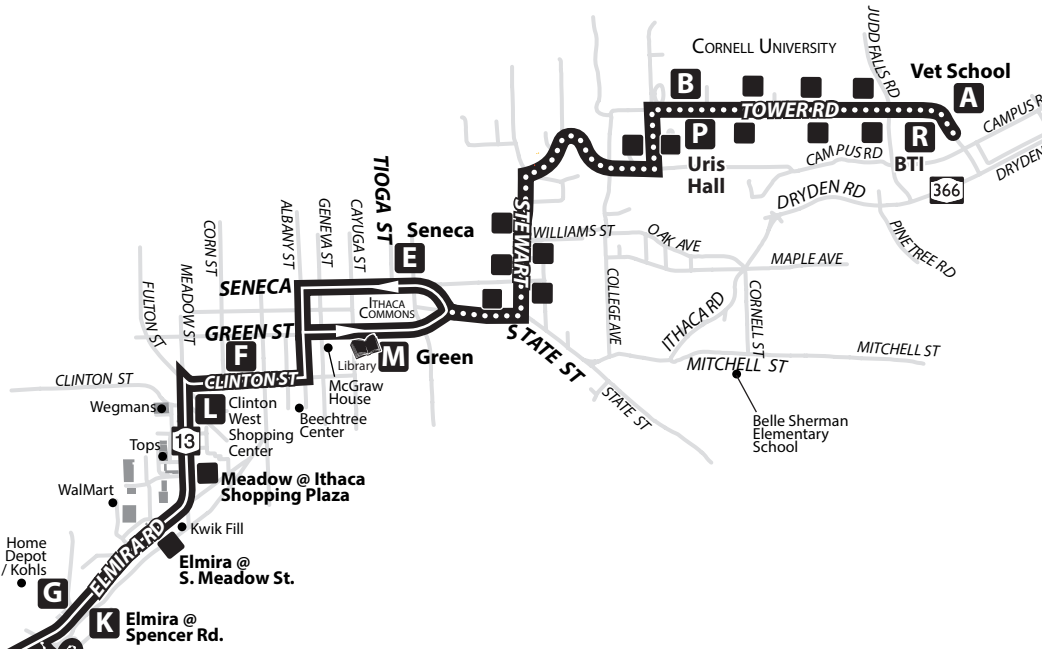

### OUTBOUND

Vet School	Green St. @ Commons	Clinton @ Corn	Newfield Central School Arrive			
Uris Hall Across Street	Seneca St. @ Commons	Elmira Rd. @ Spencer Rd.				
A	B	M	E	F	G	H
-	-	6:35 A	6:37 A	6:40 A	6:44 A	6:57 A
-	-	9:05 A	9:07 A	9:10 A	9:14 A	9:27 A
4:30 P	4:33 P	2:15 P	2:17 P	2:20 P	2:25 P	2:38 P
-	-	-	4:42 P	4:46 P	4:51 P	5:05 P
-	-	-	7:05 P	7:08 P	7:13 P	7:26 P

\* Indicates route will continue to Cornell / Tower Rd. via another route.

**Trips Cut: Weekday:** 4 trips cut: Outbound 7:47 am, 11:30 am, 1:10 pm, and 3:20 pm trips (Inbound at 8:12 am, 11:44 am, 1:38 am, and 4:00 pm) will not run. Last trip will depart ~30 minutes later (7:05 pm OB / 7:28 pm IB)  
**Saturday:** 1:13 pm OB (1:40 pm IB) trip was cut.  
**Sunday service is the same.**

### OUTBOUND

Seneca St. @ Commons	Elmira Rd. @ Spencer Rd.	Green St. @ Commons	Clinton @ Corn	Newfield Central School Arrive
M	E	F	G	H
-	7:10 A	7:14 A	7:19 A	7:31 A
1:13 P	1:15 P	1:19 P	1:24 P	1:36 P
6:40 P	6:42 P	6:46 P	6:51 P	7:03 P

### INBOUND

Newfield Central School Depart	Elmira Rd. @ Spencer Rd.	Green St. @ Commons	Newfield Depot Rd. @ Valley Manor	Clinton West Plaza
H	J	K	L	M
7:32 A	7:39 A	7:47 A	7:51 A	7:55 A
1:40 P	1:47 P	1:55 P	1:59 P	2:03 P
7:05 P	7:12 P	7:20 P	7:24 P	7:28 P