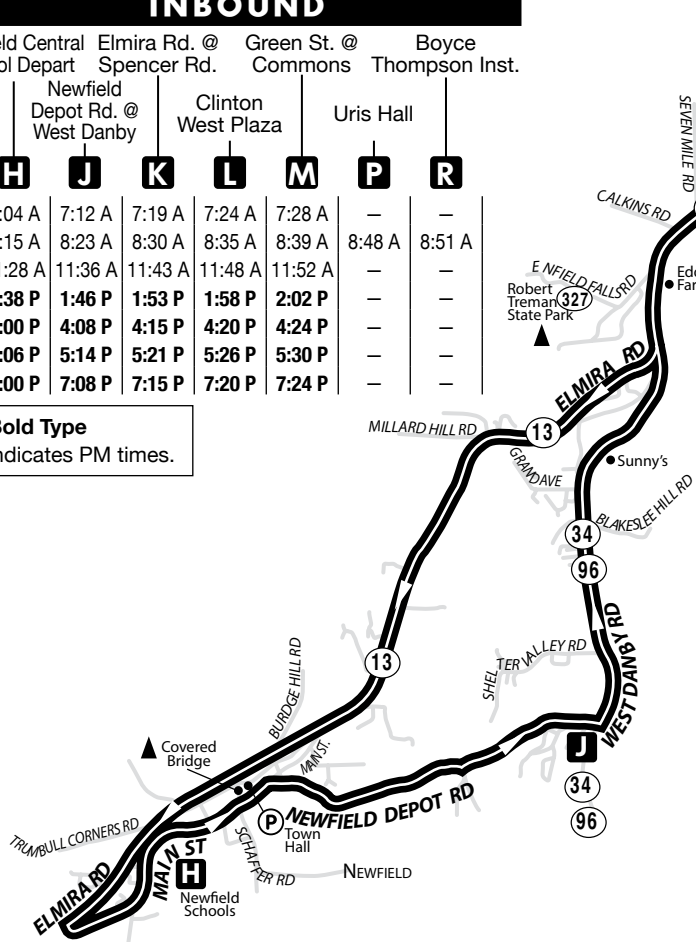

INBOUND

Newfield Central School Depart		Elmira Rd. @ Spencer Rd.	Green St. @ Commons	Boyce Thompson Inst.		
Newfield Depot Rd. @ West Danby		Clinton West Plaza	Uris Hall			
H	J	K	L	M	P	R
7:04 A	7:12 A	7:19 A	7:24 A	7:28 A	-	-
8:15 A	8:23 A	8:30 A	8:35 A	8:39 A	8:48 A	8:51 A
11:28 A	11:36 A	11:43 A	11:48 A	11:52 A	-	-
1:38 P	1:46 P	1:53 P	1:58 P	2:02 P	-	-
4:00 P	4:08 P	4:15 P	4:20 P	4:24 P	-	-
5:06 P	5:14 P	5:21 P	5:26 P	5:30 P	-	-
7:00 P	7:08 P	7:15 P	7:20 P	7:24 P	-	-

Bold Type indicates PM times.