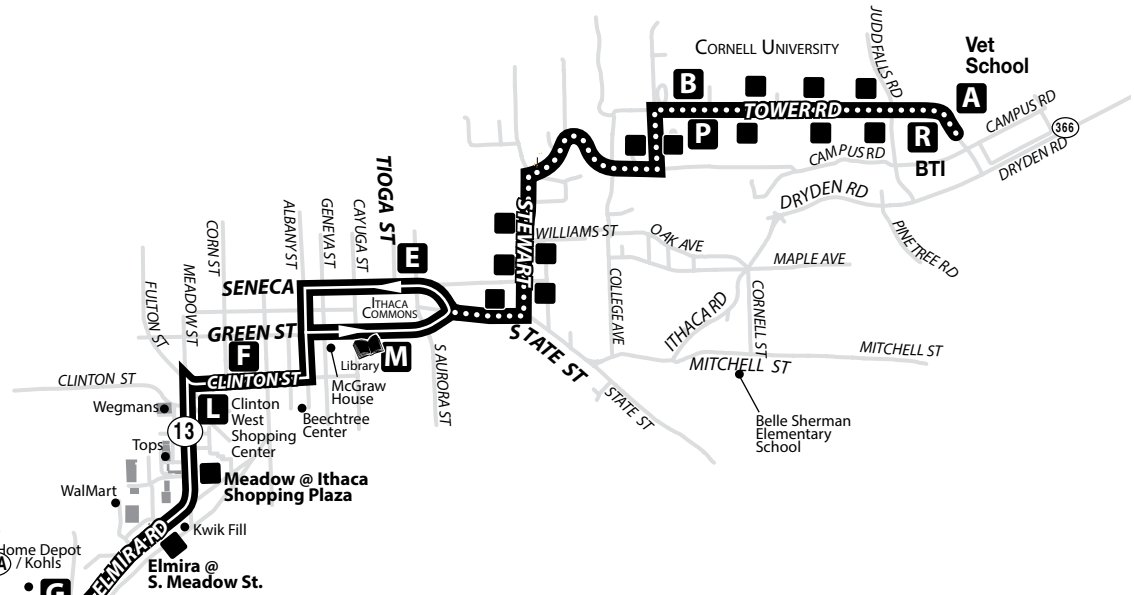

MONDAY - FRIDAY

OUTBOUND

Vet School		Green St. @ Commons	Clinton @ Corn	Newfield Central School Arrive		
Uris Hall Across Street		Seneca St. @ Commons	Elmira Rd. @ Spencer Rd.			
A	B	M	E	F	G	H
-	-	-	6:39 A	6:42 A	6:46 A	6:59 A
-	-	-	7:50 A	7:53 A	7:57 A	8:10 A
-	-	11:03 A	11:05 A	11:08 A	11:12 A	11:25 A
-	-	1:10 P	1:12 P	1:15 P	1:20 P	1:33 P
3:20 P	3:23 P	-	3:32 P	3:36 P	3:41 P	3:55 P
4:30 P	4:33 P	-	4:42 P	4:46 P	4:51 P	5:05 P
-	-	6:35 P	6:37 P	6:40 P	6:45 P	6:58 P